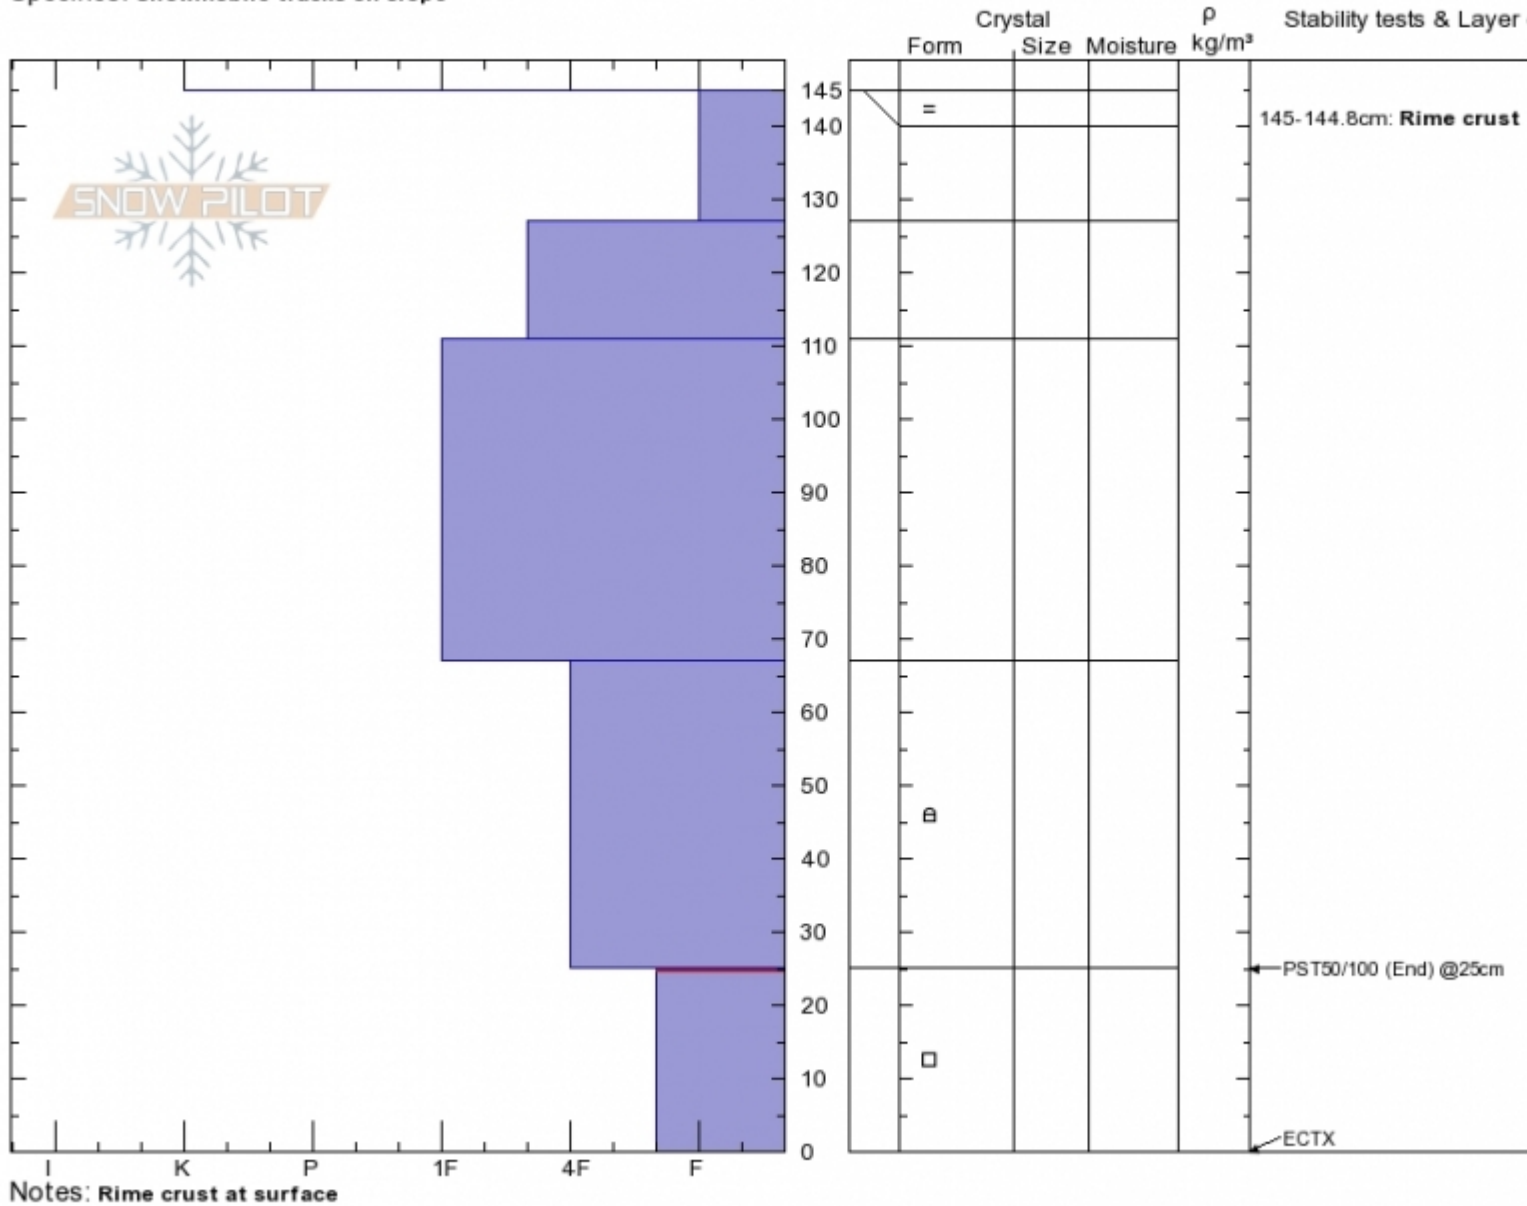

Lionhead Ski Hill
Lionhead Range
MT
 Elevation: **8100 ft**
 Aspect: **60°**
 Specifics: **Snowmobile tracks on slope**

Ian Hoyer
01/31/2020 - 12:00pm
 Co-ord: **44.70389N, -111.29761W**
 Slope Angle: **25°**
 Wind Loading: **no**

Stability: **Good**
 Air Temperature:
 Sky Cover: **OVC**
 Precipitation: **RV**
 Wind: **Calm**

HS:145 Layer Notes:
PF:20 145-144.8cm: **Rime crust**
 25-0cm: **Problematic layer**

Advisory Region
 Lionhead Range
 Longitude
 -111.29W
 Latitude
 44.70N
 Lionhead Range, 2020-02-01