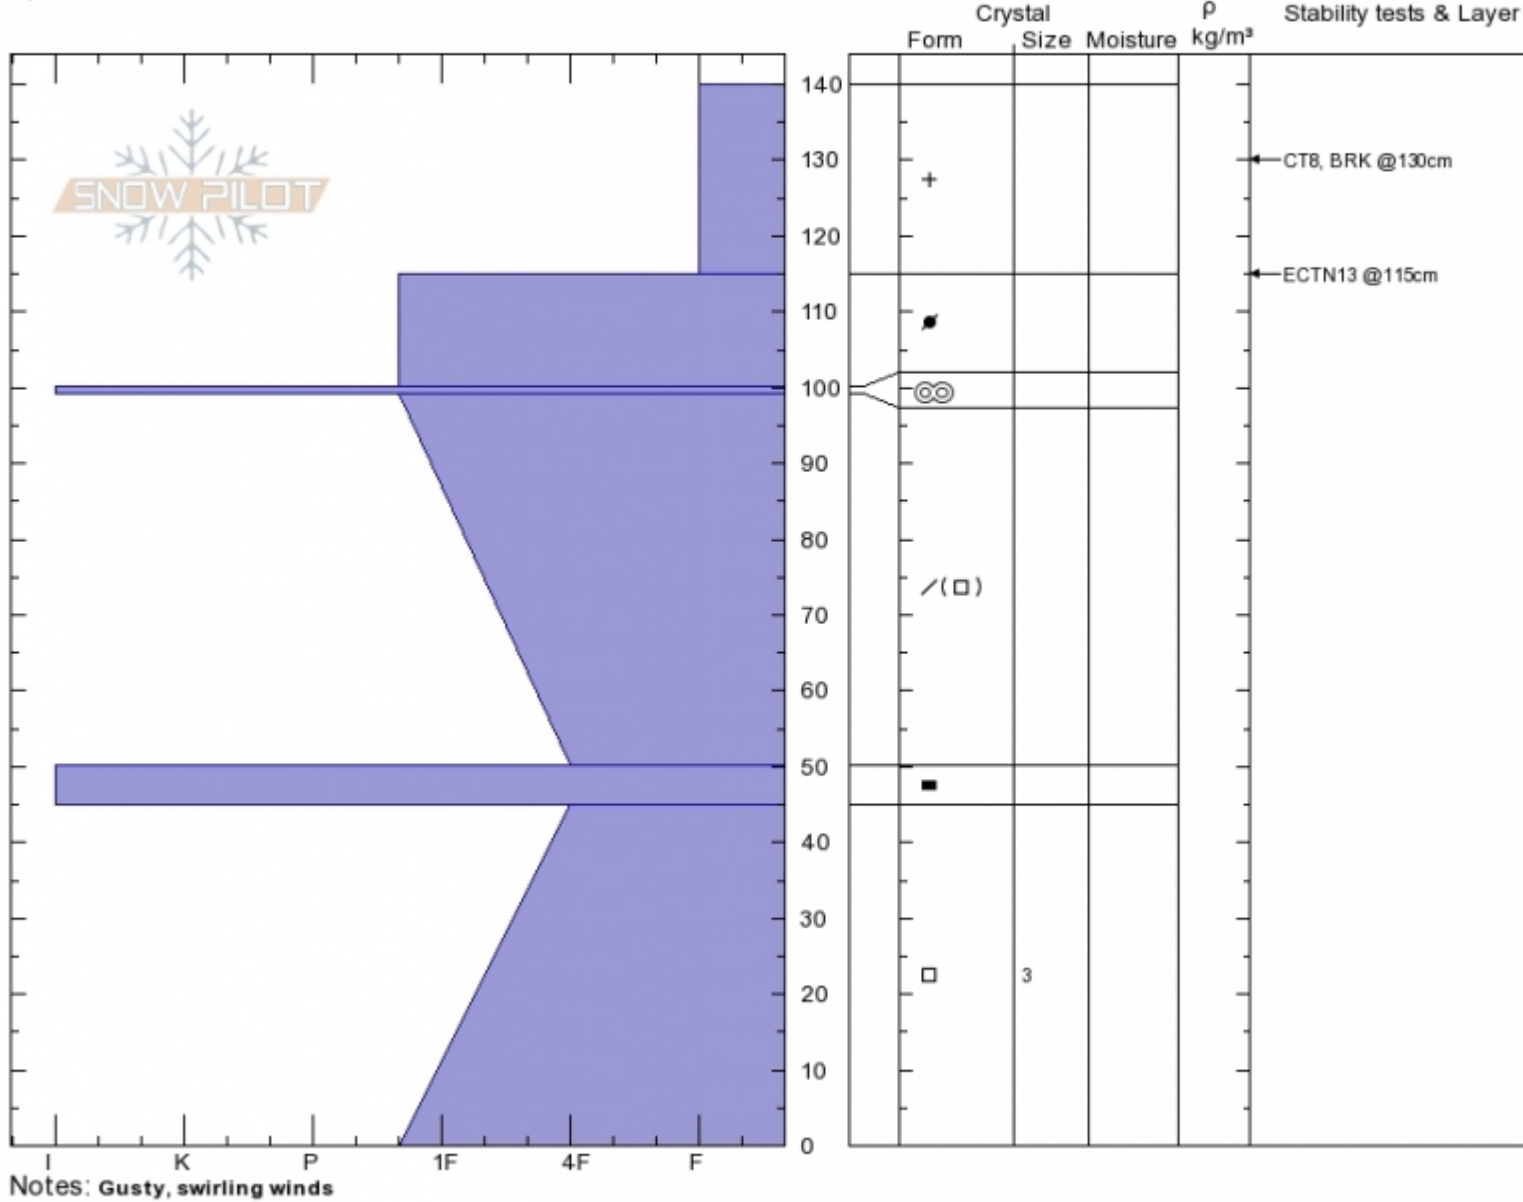

Flathead Pass South  
Bridger Range  
MT

Ryan Locati  
02/04/2020 - 12:00pm  
Co-ord:  
Slope Angle: 19°  
Wind Loading: **yes**

Stability: **Poor**  
Air Temperature: 20°C  
Sky Cover: **CLR**  
Precipitation: **NO**  
Wind: **Moderate**

HS:140  
PF:100  
PS:15  
Layer Notes:  
100-99cm: **Problematic layer**

Specifics: Collapsing, localized; Cracking; Recent activity on similar slopes; Recent activity on different slopes

Advisory Region  
Bridger Range  
Longitude  
-111.02W  
Latitude  
45.97N

**Avalanche Details:** [Collapsing, cracking and recent natural avalanche in northern Bridgers](#)  
Bridger Range, 2020-02-04