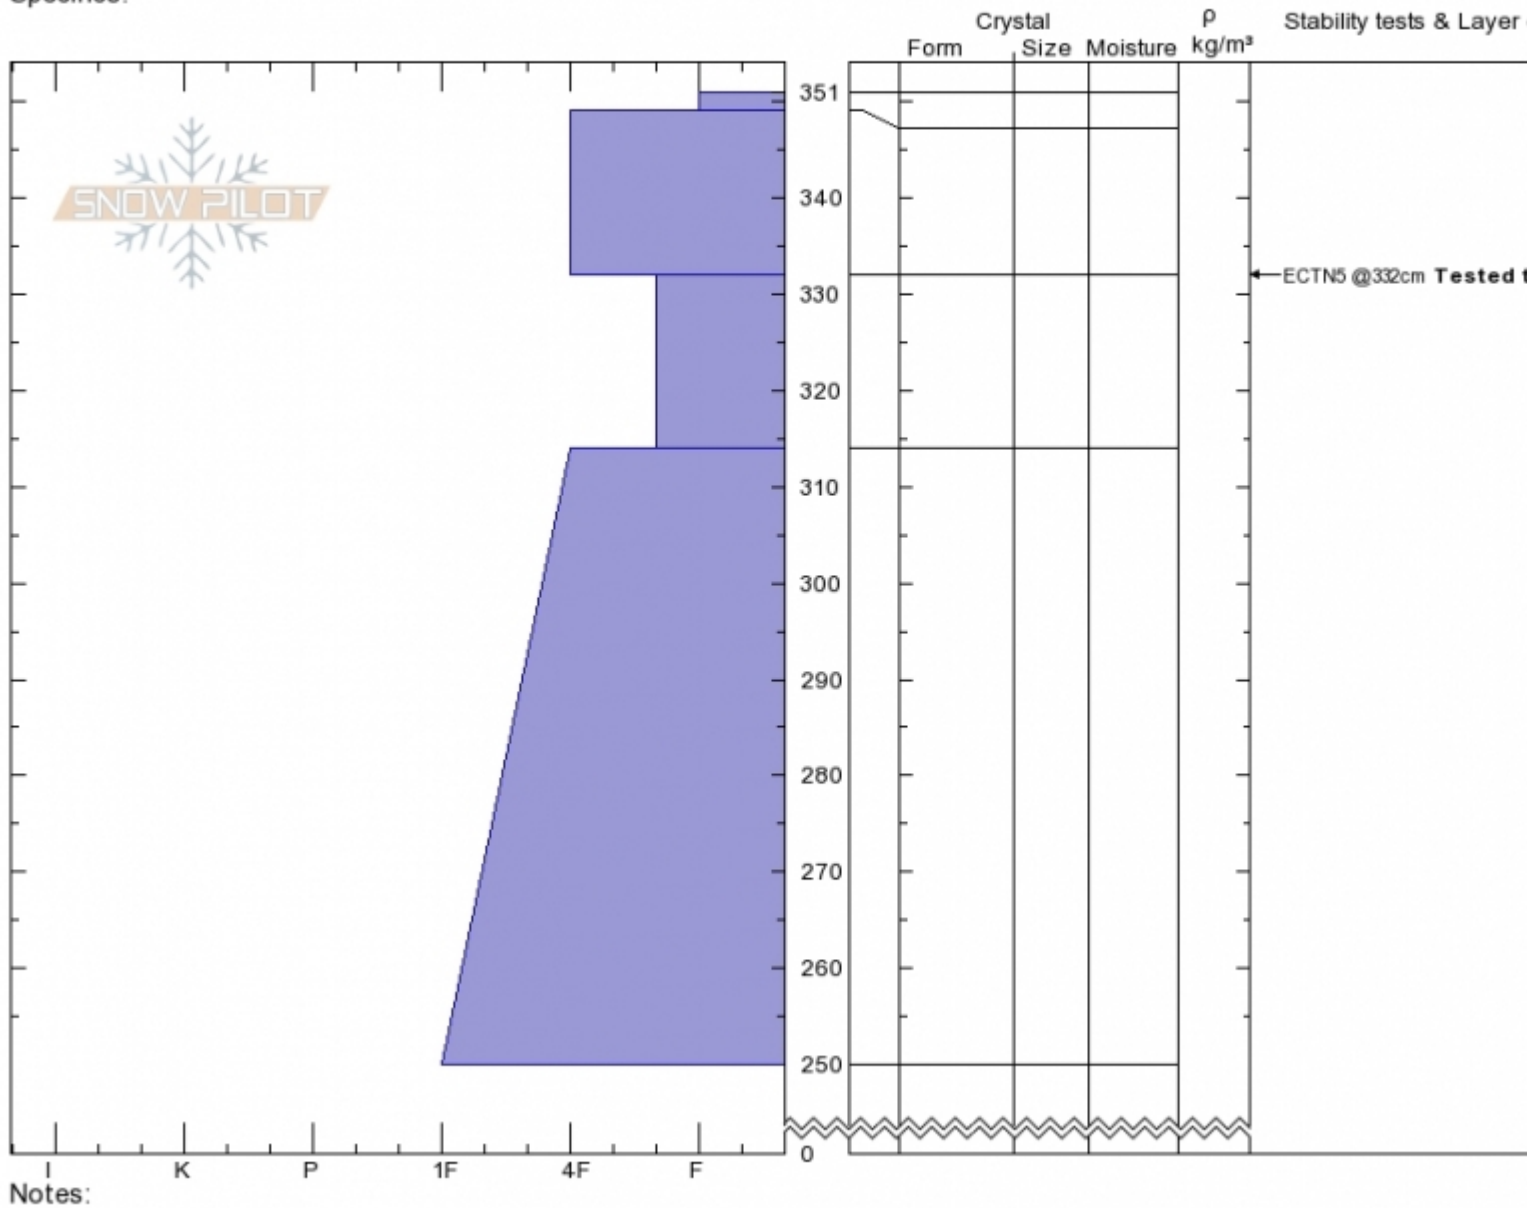

Mt Abundance
Cooke City
MT
 Elevation: **9000 ft**
 Aspect: **90°**
 Specifics:

Ian Hoyer
02/13/2020 - 12:00pm
 Co-ord: **45.06190N, -110.01075W**
 Slope Angle: **31°**
 Wind Loading: **previous**

Stability: **Fair**
 Air Temperature:
 Sky Cover: **BKN**
 Precipitation: **NO**
 Wind: **Calm**

HS:351 Layer Notes:

Advisory Region
 Cooke City
 Longitude
 -110.02W
 Latitude
 45.08N
 Cooke City, 2020-02-20