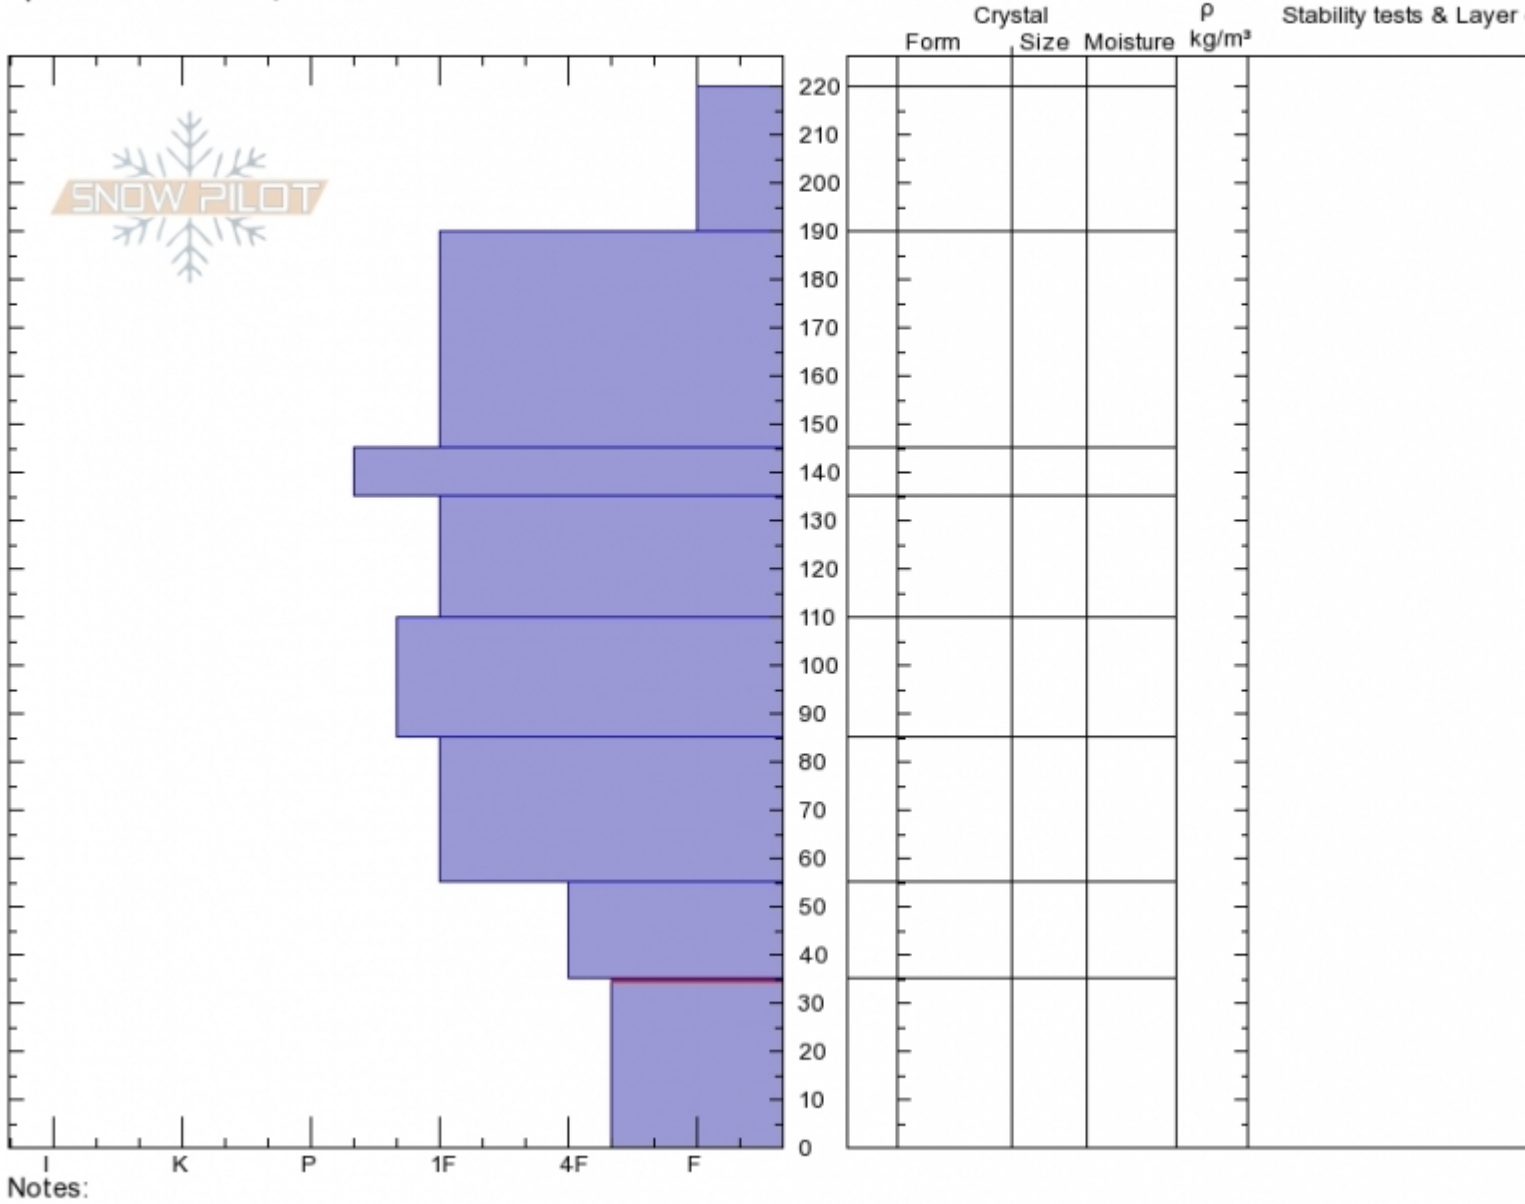

Skyline West
Madison Range-S
MT
 Elevation: **9600 ft**
 Aspect: **275°**
 Specifics: **We skied slope**

Ian Hoyer
02/19/2020 - 1:00pm
 Co-ord: **44.90188N, -111.19656W**
 Slope Angle: **25°**
 Wind Loading: **no**

Stability: **Good**
 Air Temperature:
 Sky Cover: **CLR**
 Precipitation: **NO**
 Wind: **Calm**

HS:**220** Layer Notes:
 35-0cm:**Problematic layer**

Advisory Region
 Southern Madison
 Longitude
 -111.23W
 Latitude
 44.92N
 Southern Madison, 2020-02-20