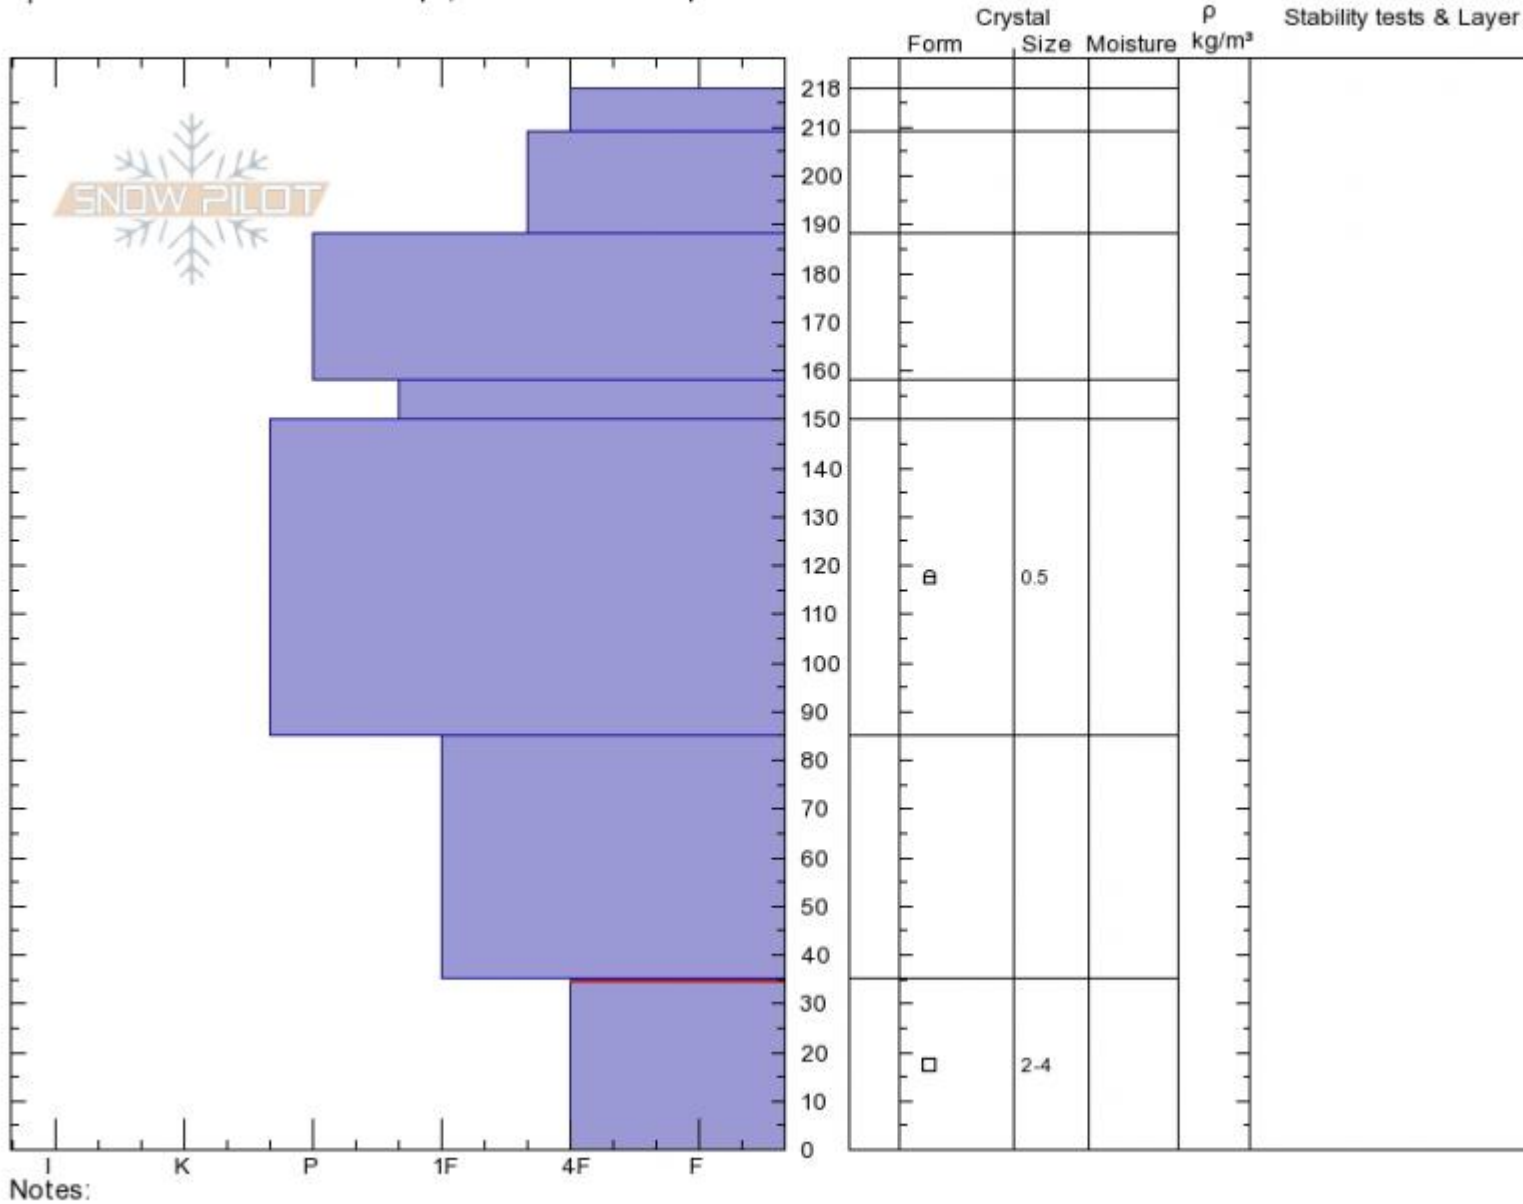

Lionhead
Lionhead Range
MT
 Elevation: **8800 ft**
 Aspect: **90°**
 Specifics: **Snowmobile tracks on slope; We snowmobiled slope**

Ian Hoyer
03/05/2020 - 12:00pm
 Co-ord: **44.72613N, -111.31869W**
 Slope Angle: **30°**
 Wind Loading: **no**

Stability: **Good**
 Air Temperature:
 Sky Cover: **CLR**
 Precipitation: **NO**
 Wind: **Calm**

HS:**218** Layer Notes:
 PF:**15** 35.0cm:**Problematic layer**

Advisory Region
 Lionhead Range
 Longitude
 -111.32W
 Latitude
 44.71N
 Lionhead Range, 2020-03-07