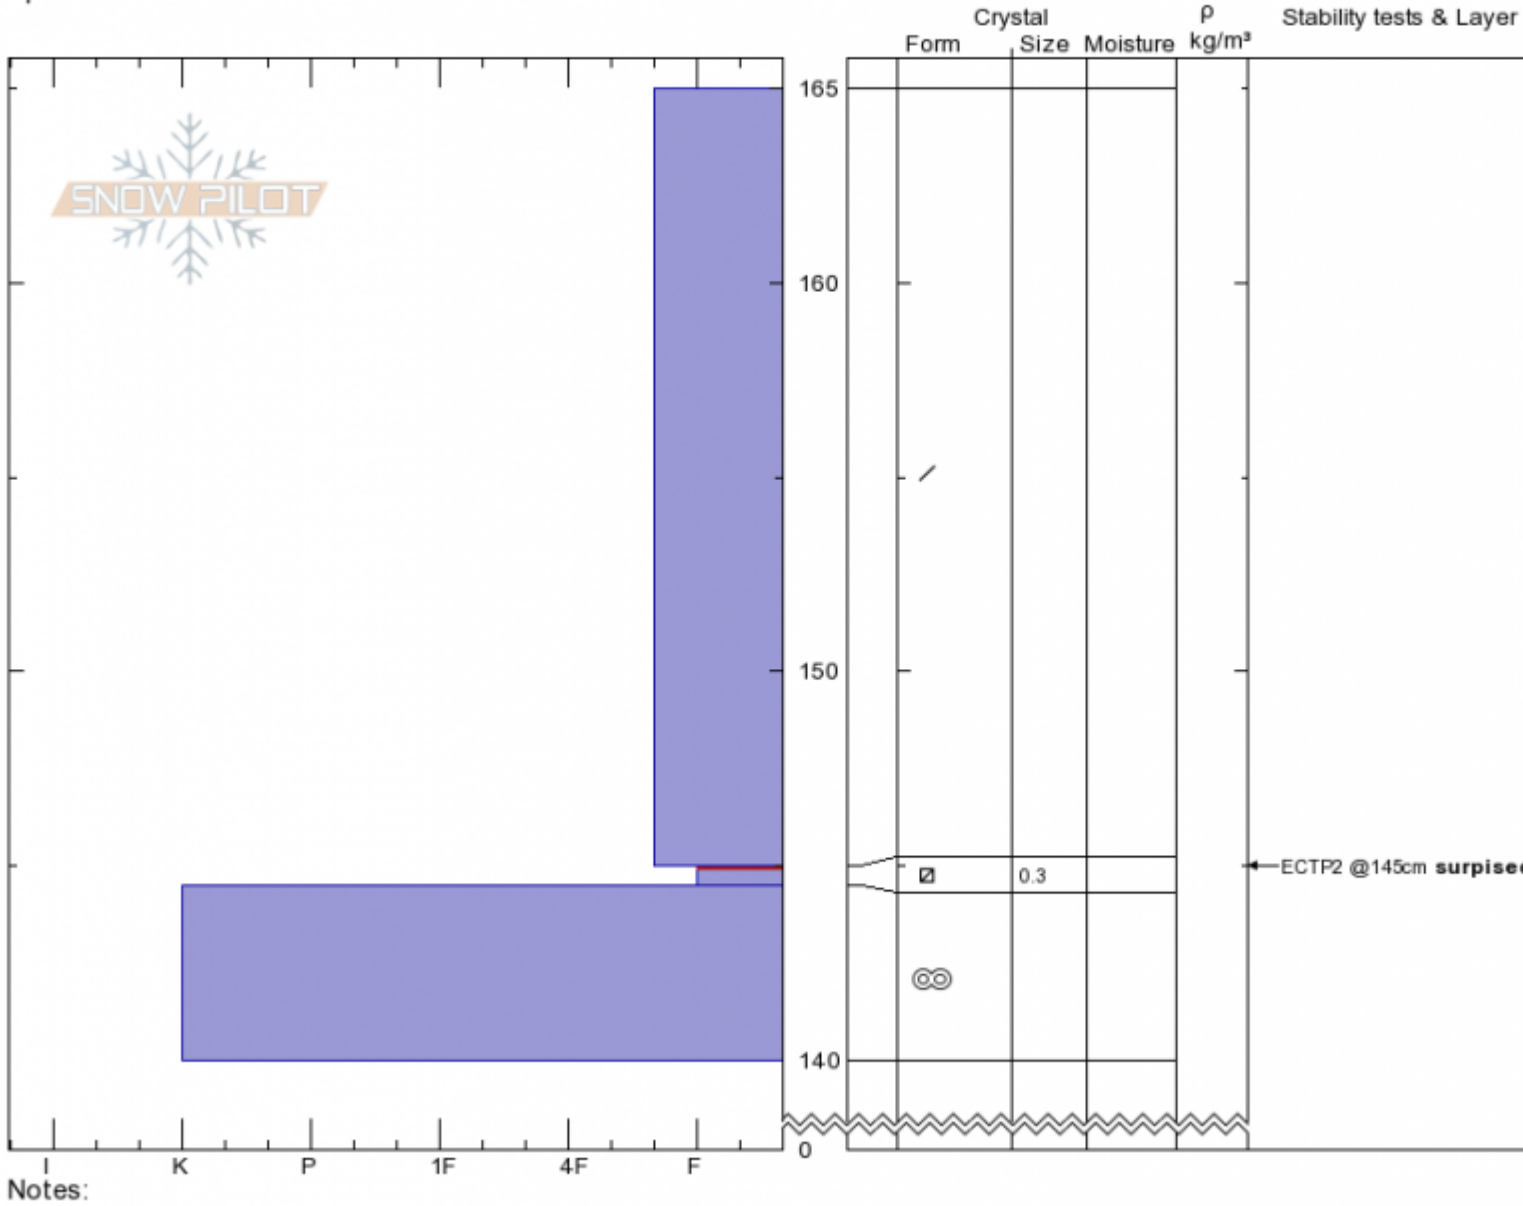

Pika Point
Madison Range-S
MT
 Elevation: **9467 ft**
 Aspect: **110°**
 Specifics:

Doug Chabot-Admin
03/27/2020 - 9:30am
 Co-ord: **44.97915N, -111.31206W**
 Slope Angle: **25°**
 Wind Loading: **previous**

Stability: **Fair**
 Air Temperature: **-10°C**
 Sky Cover: **SCT**
 Precipitation: **NO**
 Wind:

HS: **165** Layer Notes:
 145-144.5cm: **Problematic layer**

Advisory Region
 Southern Madison
 Longitude
 -111.31W
 Latitude
 44.97N
 Southern Madison, 2020-03-28