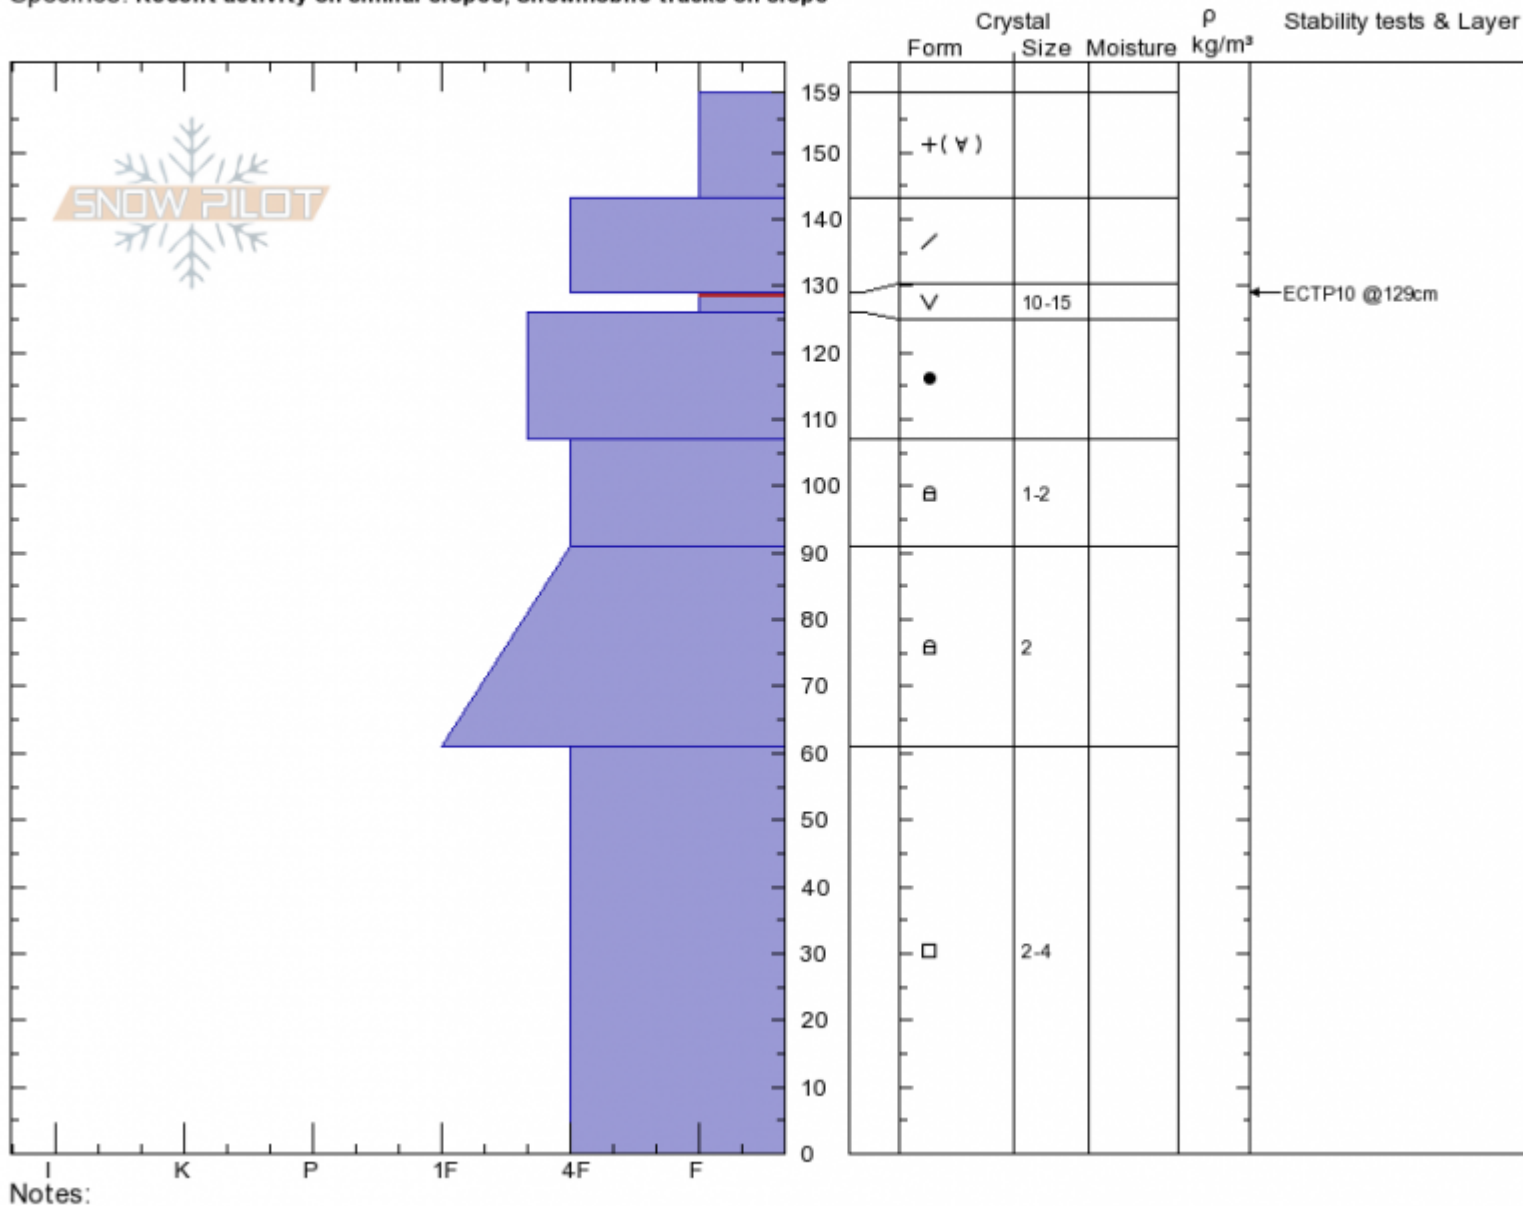

First Yellowmule
Madison Range-N
MT
 Elevation: **9500 ft**
 Aspect: **360°**
 Specifics: **Recent activity on similar slopes; Snowmobile tracks on slope**

Doug Chabot-Admin
03/30/2020 - 10:00am
 Co-ord: **45.17627N, -111.38824W**
 Slope Angle: **36°**
 Wind Loading:

Stability: **Fair**
 Air Temperature: **-5°C**
 Sky Cover: **OVC**
 Precipitation: **NO**
 Wind: **Calm**

HS: **159** Layer Notes:
 129-126cm: **Problematic layer**

Advisory Region
 Northern Madison
 Longitude
 -111.38W
 Latitude
 45.17N