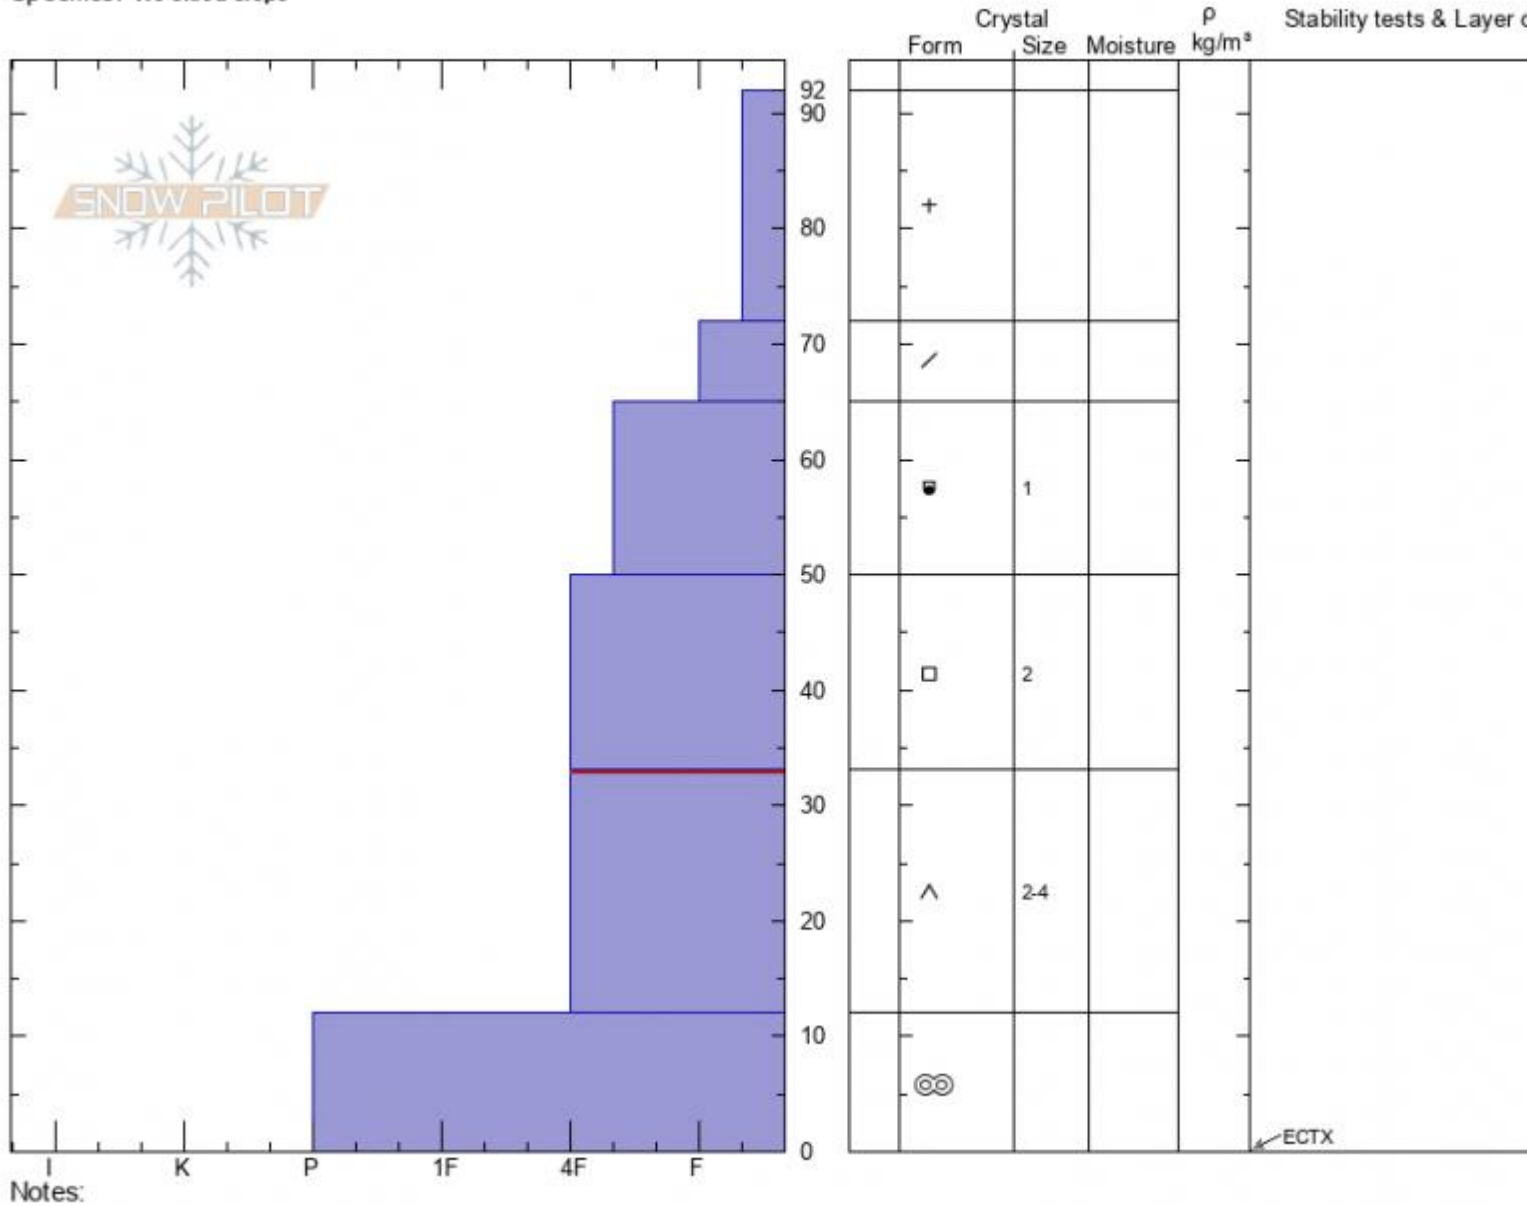

Divide Peak Basin - NE
Gallatin Range-N
MT
 Elevation: **9293 ft**
 Aspect: **30°**
 Specifics: **We skied slope**

Dave Zinn
12/13/2020 - 12:30pm
 Co-ord: **45.38784N, -110.96667W**
 Slope Angle: **23°**
 Wind Loading: **no**

Stability: **Good**
 Air Temperature: **-7°C**
 Sky Cover: **BKN**
 Precipitation: **NO**
 Wind: **W Light Breeze**

HS: **92**
 PF: **85**
 PS: **25**
 Layer Notes: **33-12cm: Problematic layer**

Advisory Region
 Northern Gallatin
 Longitude
 -110.97W
 Latitude
 45.39N
 Northern Gallatin, 2020-12-13