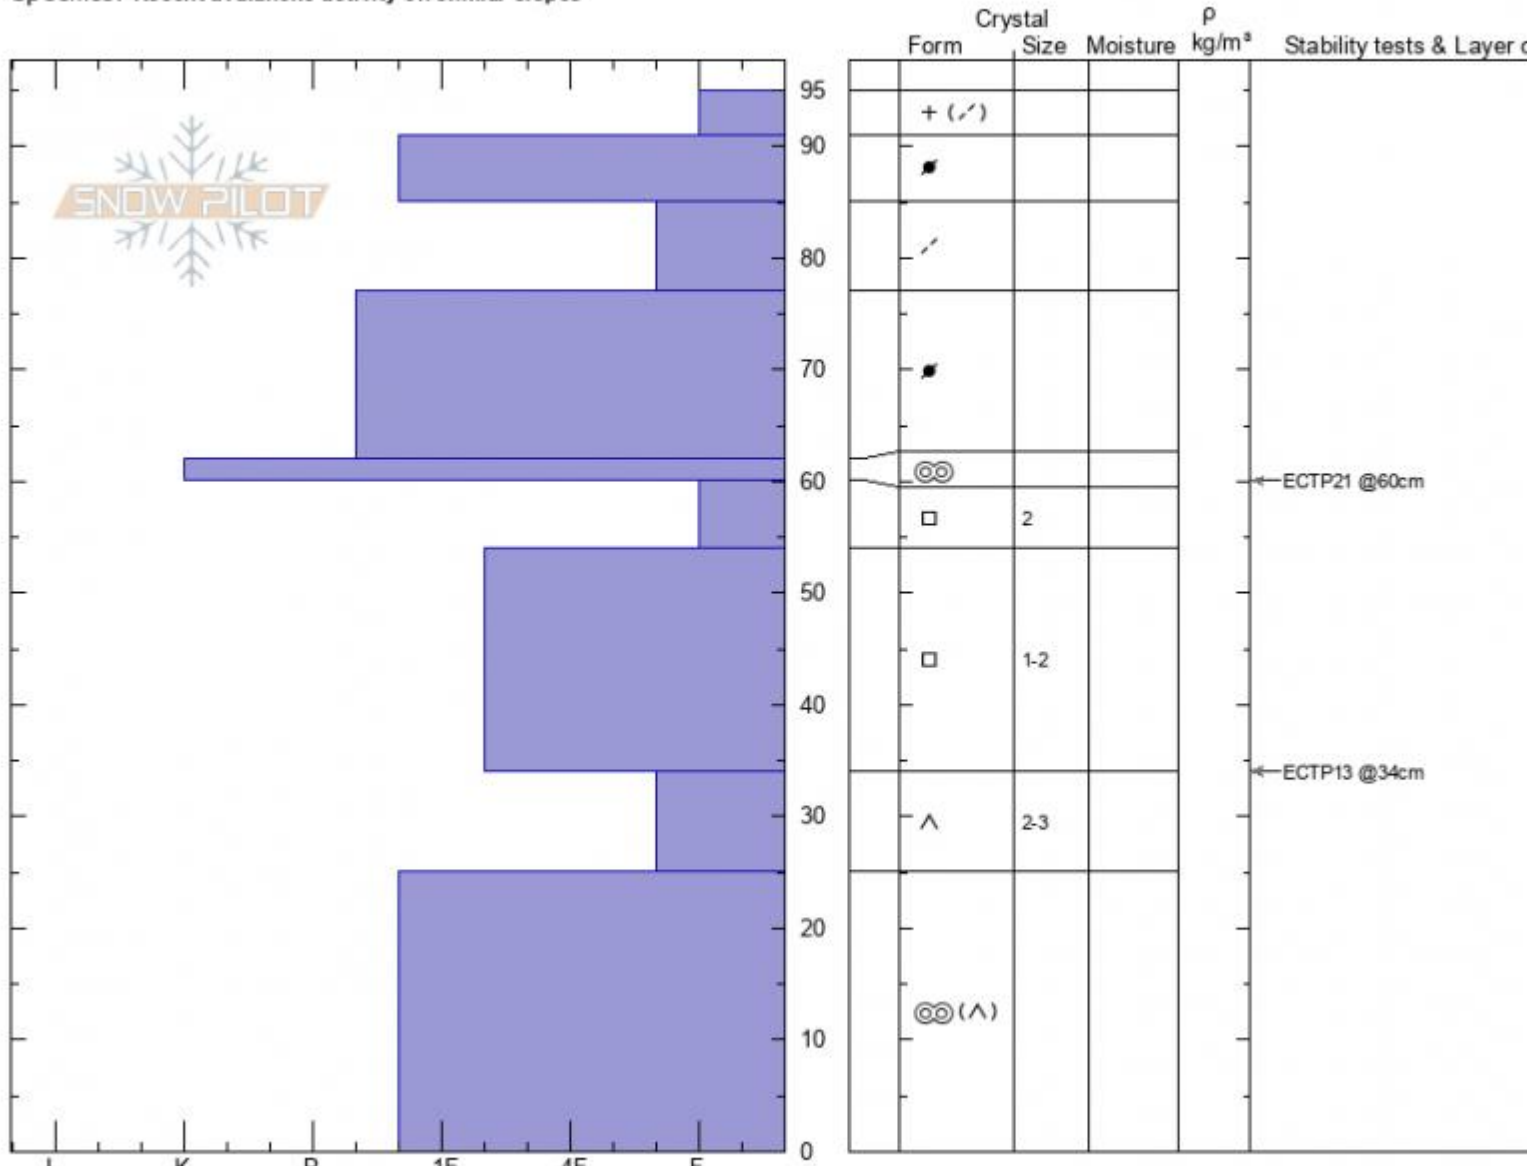

Football Field  
 Bridger Range  
 MT  
 Elevation: 8664 ft  
 Aspect: 90°  
 Specifics: Recent avalanche activity on similar slopes

Alex Marienthal  
 01/02/2021 - 10:20am  
 Co-ord: 45.79719N, -110.93428W  
 Slope Angle: 37°  
 Wind Loading: previous

Stability: **poor**  
 Air Temperature:  
 Sky Cover: **BKN**  
 Precipitation: **NO**  
 Wind: **W Moderate**

HS: 95 Layer Notes:

Notes: Dug 10 feet south of pie plate. AS-HS-R2D2.5-O on face of Saddle Peak yesterday (1/1/20). This pit is upslope of an AS-SS-R3D2.5-O-12/25/

Advisory Region  
 Bridger Range  
 Longitude  
 -110.94W  
 Latitude  
 45.79N  
 Bridger Range, 2021-01-04