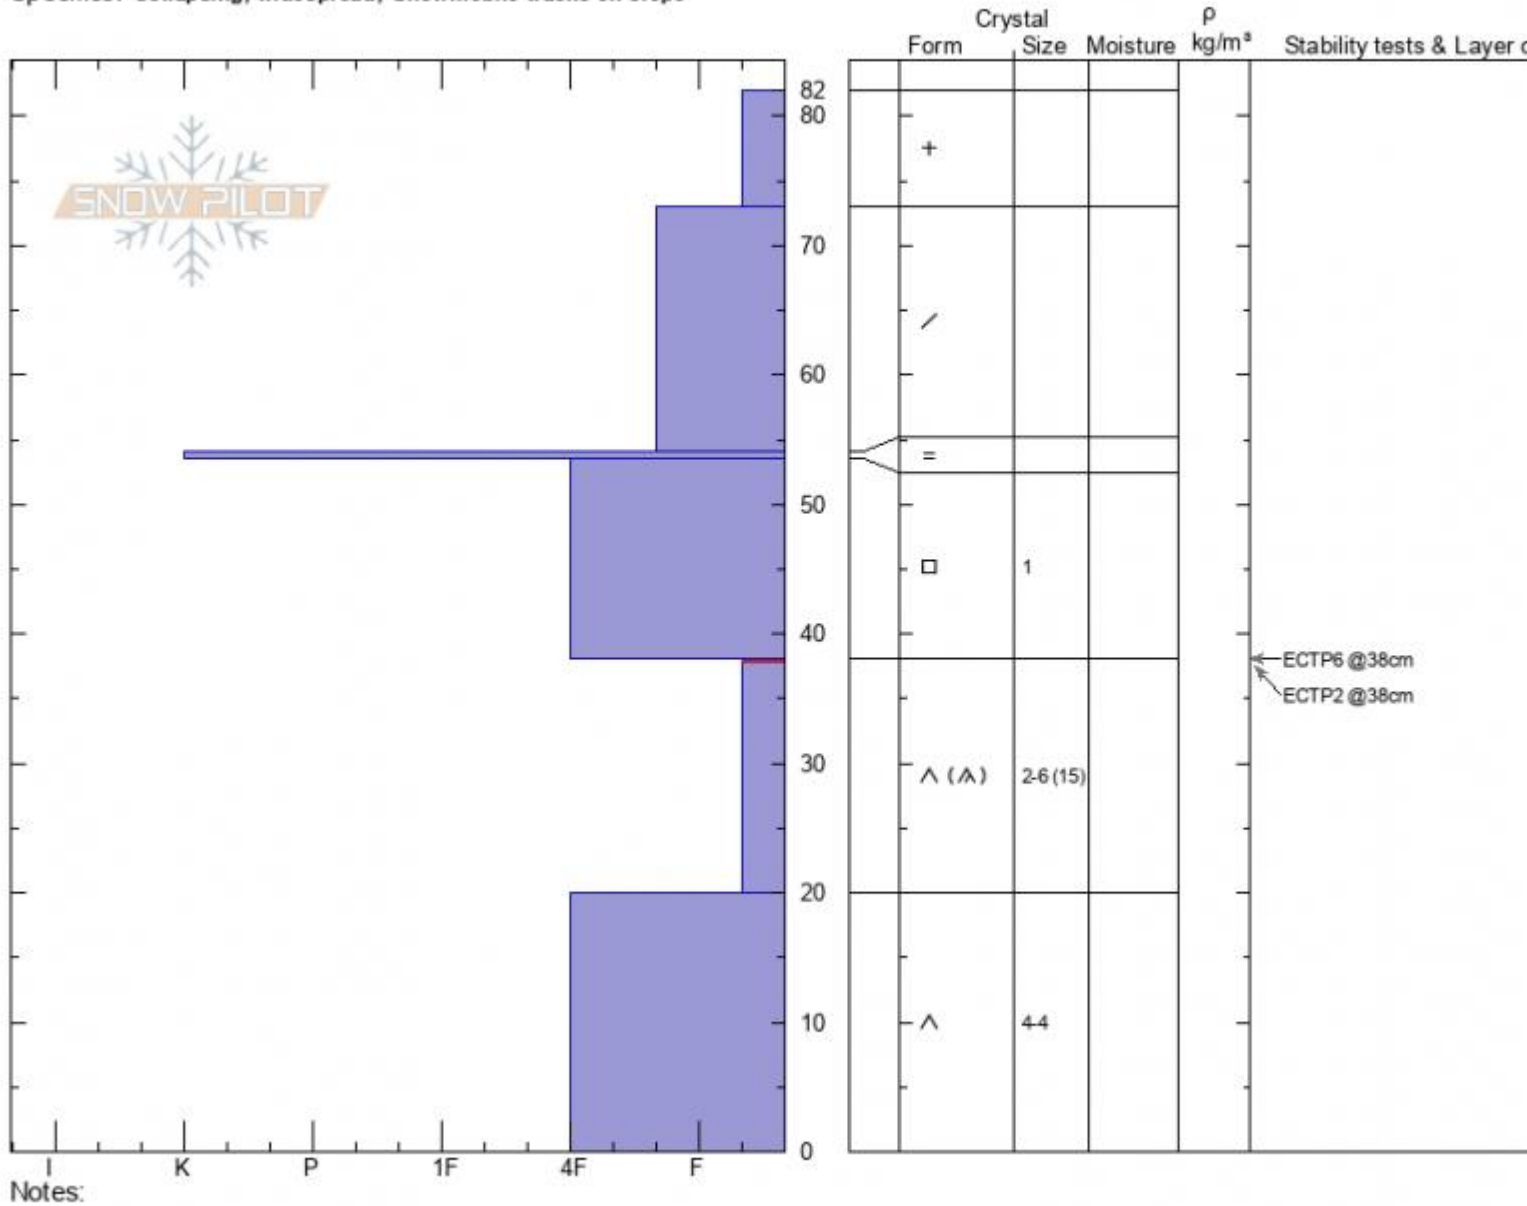

**Lower Lionhead Ridge**    **Dave Zinn**  
**Lionhead Range**        **01/04/2021 - 11:45am**  
**MT**                        **Co-ord: 44.70529N, -111.29999W**  
**Elevation: 8326 ft**        **Slope Angle: 25°**  
**Aspect: 90°**                **Wind Loading: no**  
**Specifics: Collapsing, widespread; Snowmobile tracks on slope**

**Stability: poor**  
**Air Temperature:**  
**Sky Cover: OVC**  
**Precipitation: NO**  
**Wind: W Light Breeze**

**HS: 82**    **Layer Notes:**  
**PF: 80**    **38-20cm: Problematic layer**

Advisory Region  
 Lionhead Range  
 Longitude  
 -111.32W  
 Latitude  
 44.71N  
 Lionhead Range, 2021-01-04