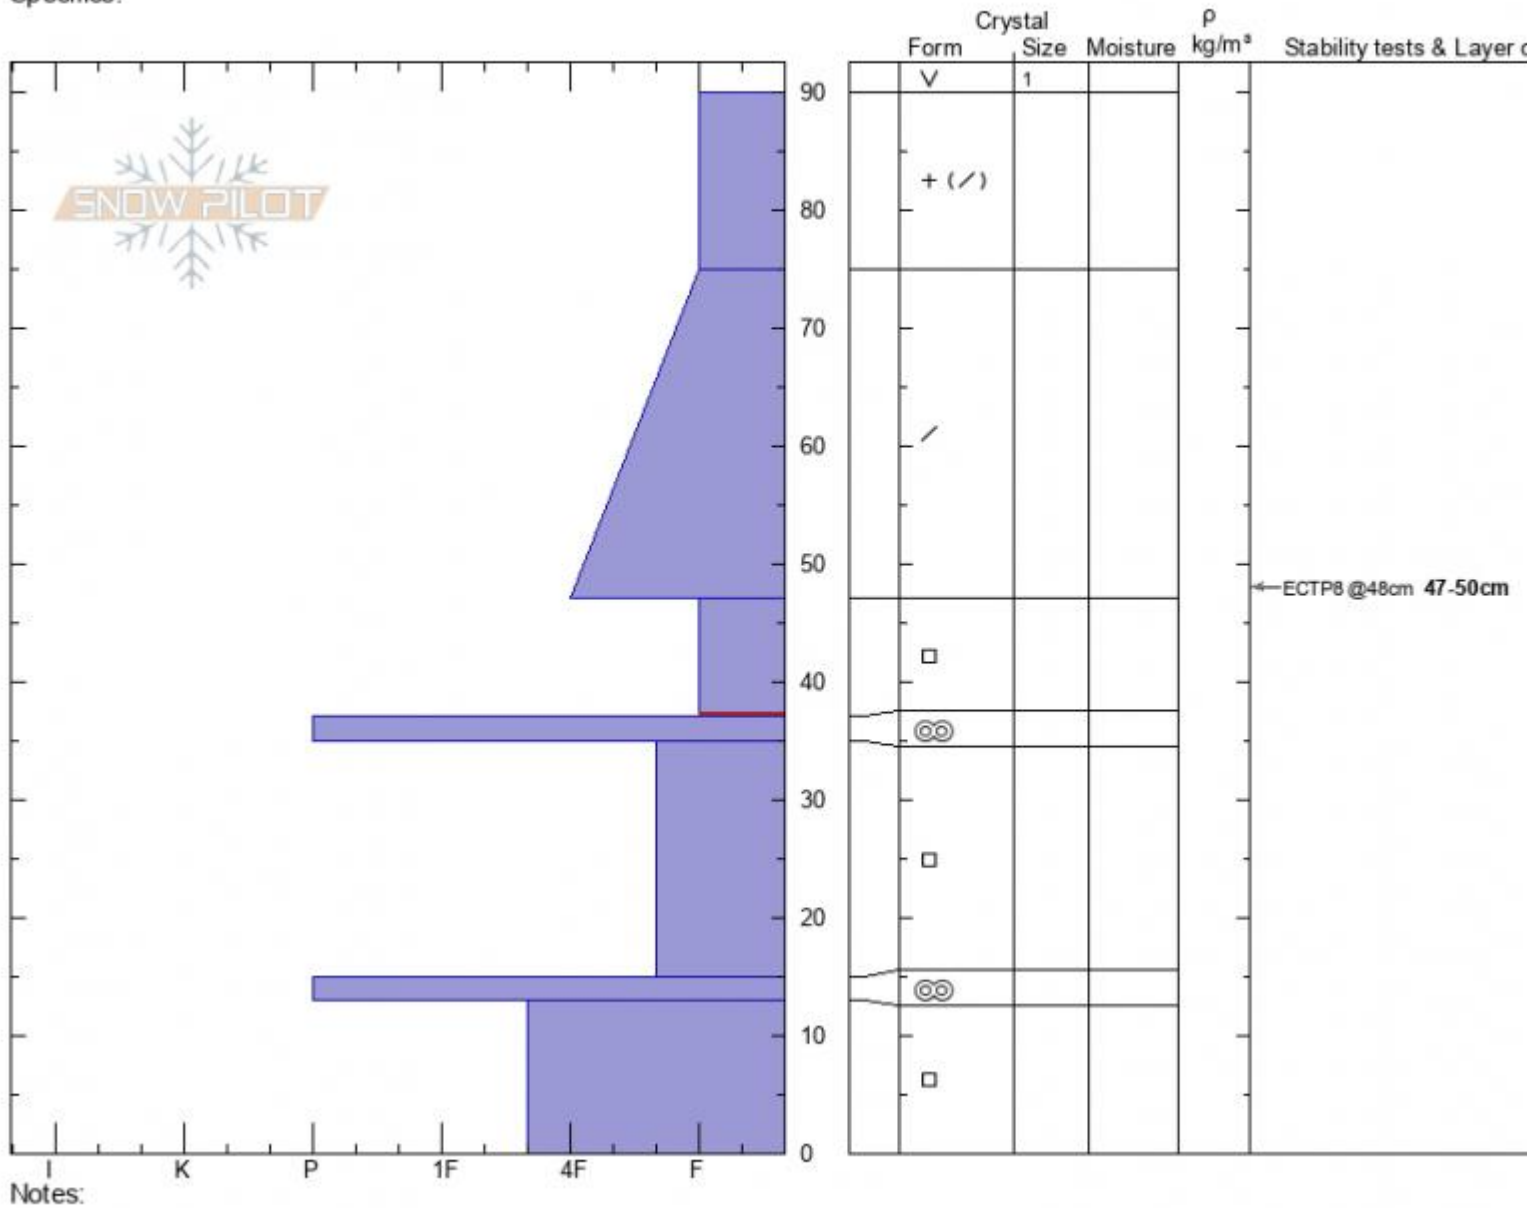

Flanders Mountain
Gallatin Range-N
MT
 Elevation: **9281 ft**
 Aspect: **E**
 Specifics:

James Lesser
01/09/2021 - 12:00pm
 Co-ord: **45.43381N, -110.93975W**
 Slope Angle: **20°**
 Wind Loading:

Stability:
 Air Temperature: **23°F**
 Sky Cover: **CLR**
 Precipitation: **NO**
 Wind:

HS: **90** Layer Notes:
 PF: **40** 47-37cm: **Problematic layer**
 PS: **15**

Advisory Region
 Northern Gallatin
 Longitude
 -110.93W
 Latitude
 45.44N
 Northern Gallatin, 2021-01-09