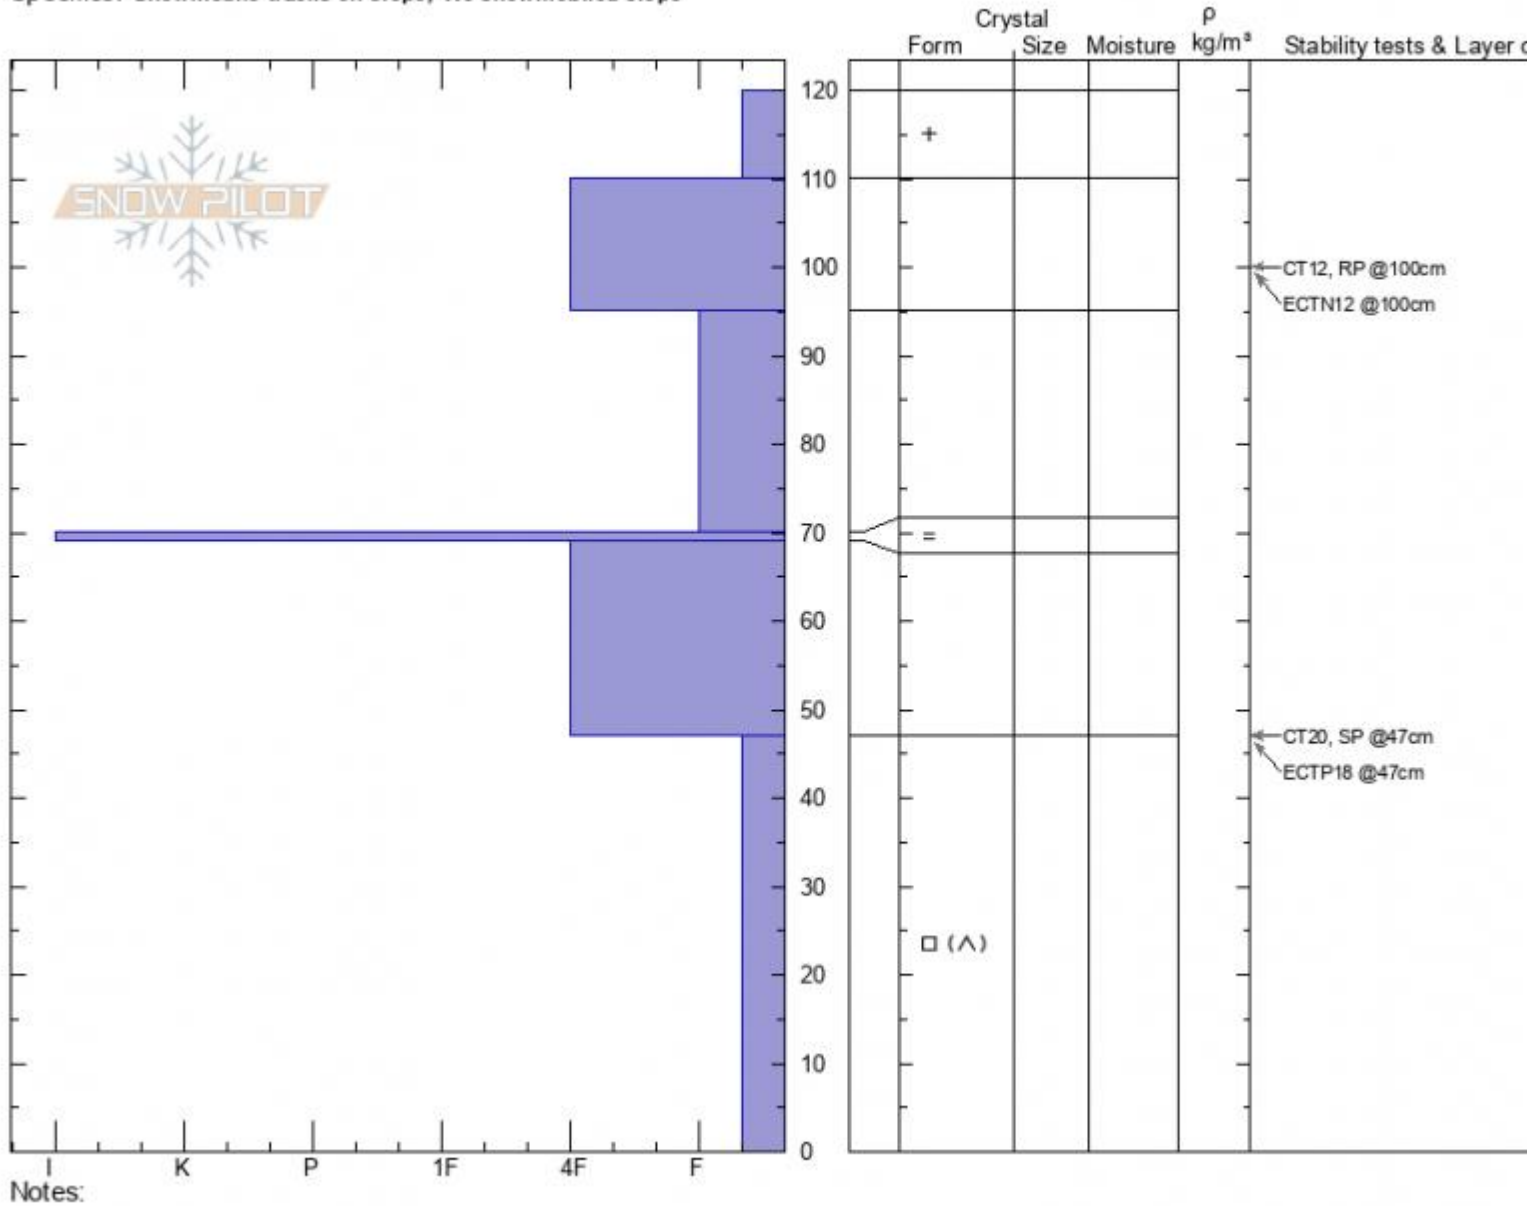

Tin Cup 1/9/21
 Centennial Range
 ID
 Elevation: 8065 ft
 Aspect: 120°
 Specifics: Snowmobile tracks on slope; We snowmobiled slope

Chris Hericks
 01/09/2021 - 2:00pm
 Co-ord: 44.54882N, -111.53003W
 Slope Angle: 15°
 Wind Loading: no

Stability:
 Air Temperature:
 Sky Cover: CLR
 Precipitation: NO
 Wind: NW Light Breeze

HS: 120 Layer Notes:

Advisory Region
 Island Park
 Longitude
 -111.53W
 Latitude
 44.55N
 Island Park, 2021-01-10