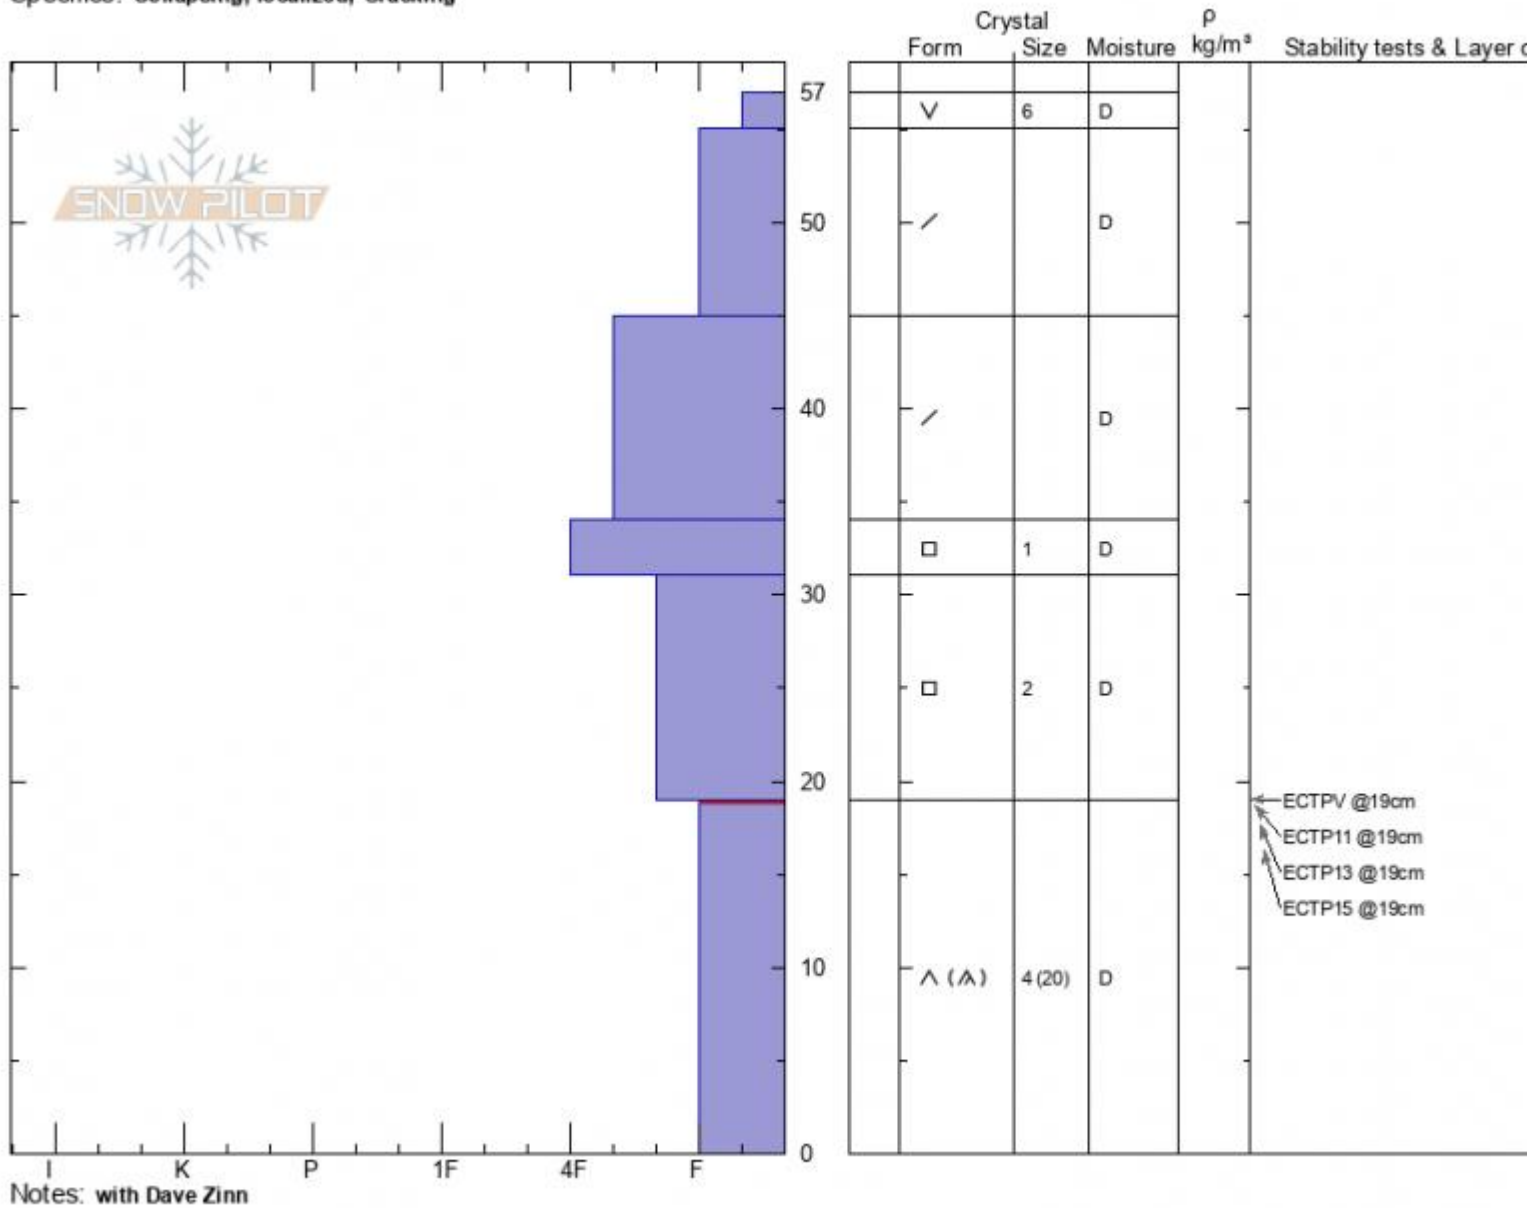

**Bacon Rind**  
**Madison Range-S**  
**MT**  
 Elevation: **7500 ft**  
 Aspect: **SE**  
 Specifics: **Collapsing, localized; Cracking**

**Zach Keskinen**  
**01/12/2021 - 10:30am**  
 Co-ord:  
 Slope Angle: **33°**  
 Wind Loading: **no**

Stability: **poor**  
 Air Temperature: **-3°C**  
 Sky Cover: **FEW**  
 Precipitation: **NO**  
 Wind: **S Light Breeze**

HS: **57**    Layer Notes:  
 PF: **40**    19-0cm: **Problematic layer**

Advisory Region  
 Southern Madison  
 Longitude  
 -111.10W  
 Latitude  
 44.96N  
 Southern Madison, 2021-01-12