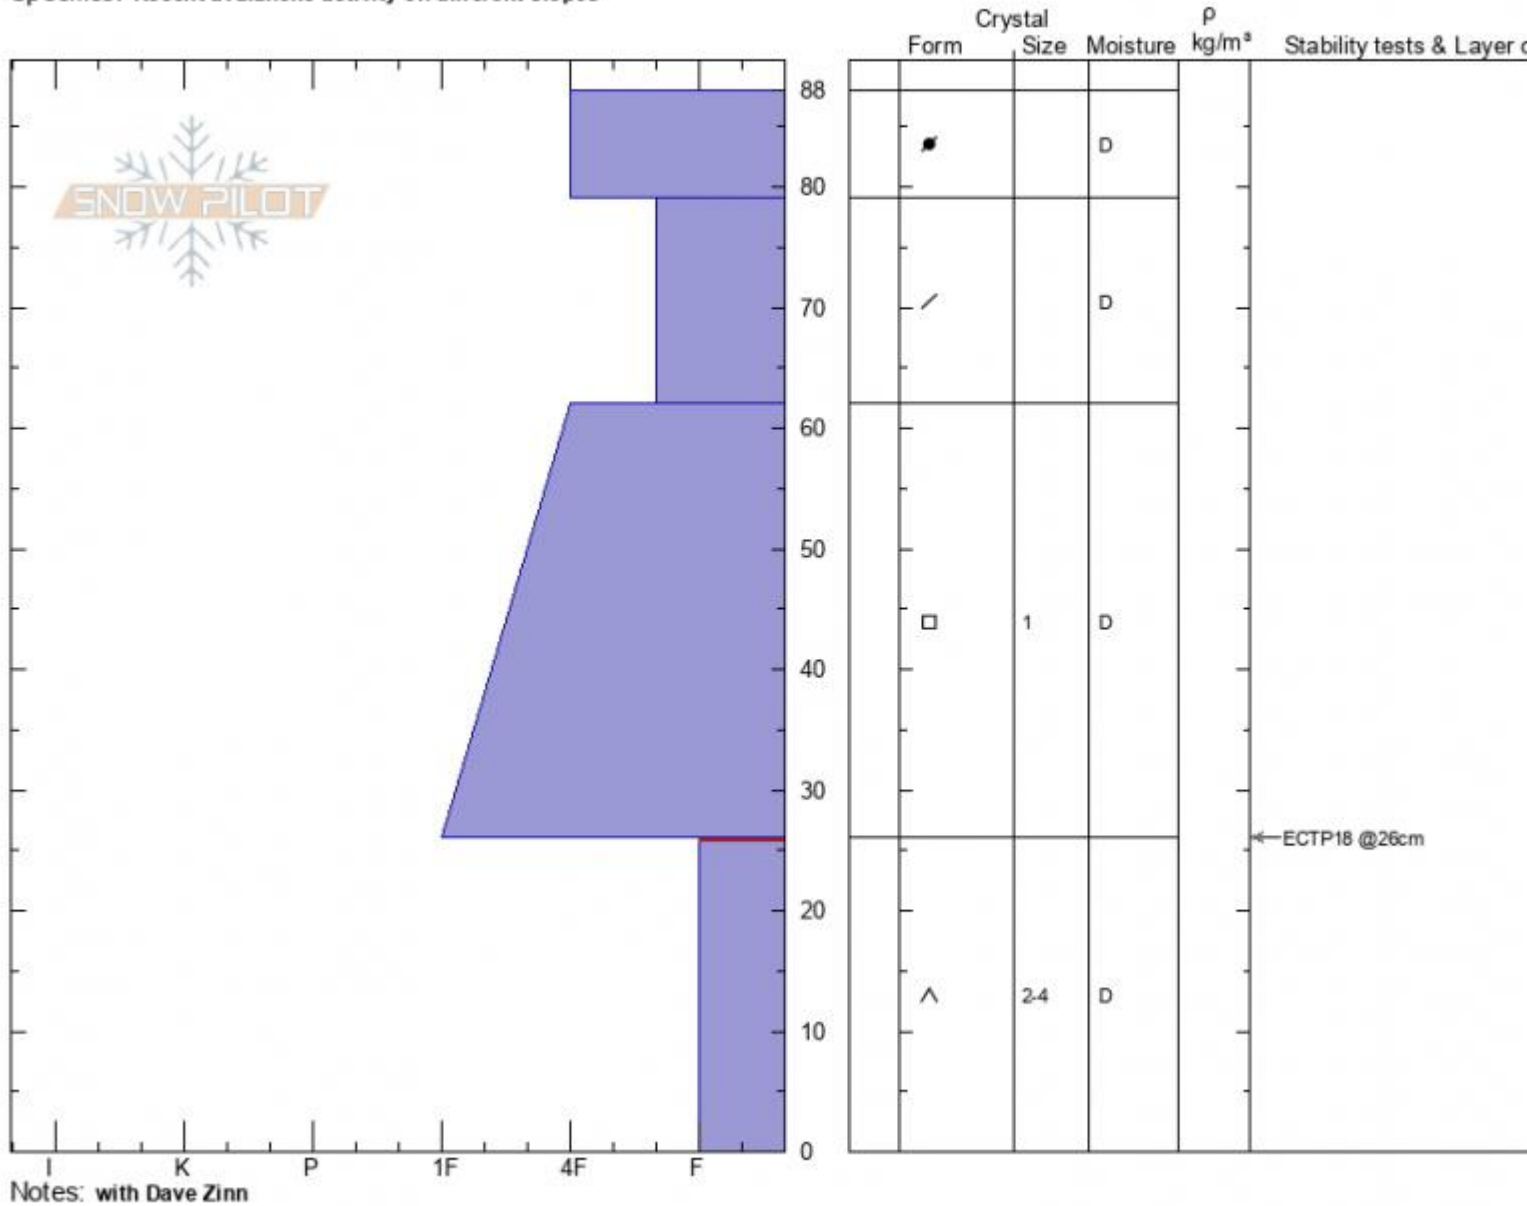

Lightning Creek  
 Madison Range-S  
 MT  
 Elevation: 8800 ft  
 Aspect: W  
 Specifics: Recent avalanche activity on different slopes

Zach Keskinen  
 01/14/2021 - 1:30pm  
 Co-ord:  
 Slope Angle: 15°  
 Wind Loading: no

Stability:  
 Air Temperature: -2°C  
 Sky Cover: CLR  
 Precipitation: NO  
 Wind: Calm

HS: 88  
 PF: 55  
 Layer Notes:  
 26-0cm: Problematic layer

Advisory Region  
 Southern Madison  
 Longitude  
 -111.27W  
 Latitude  
 45.06N  
 Southern Madison, 2021-01-15