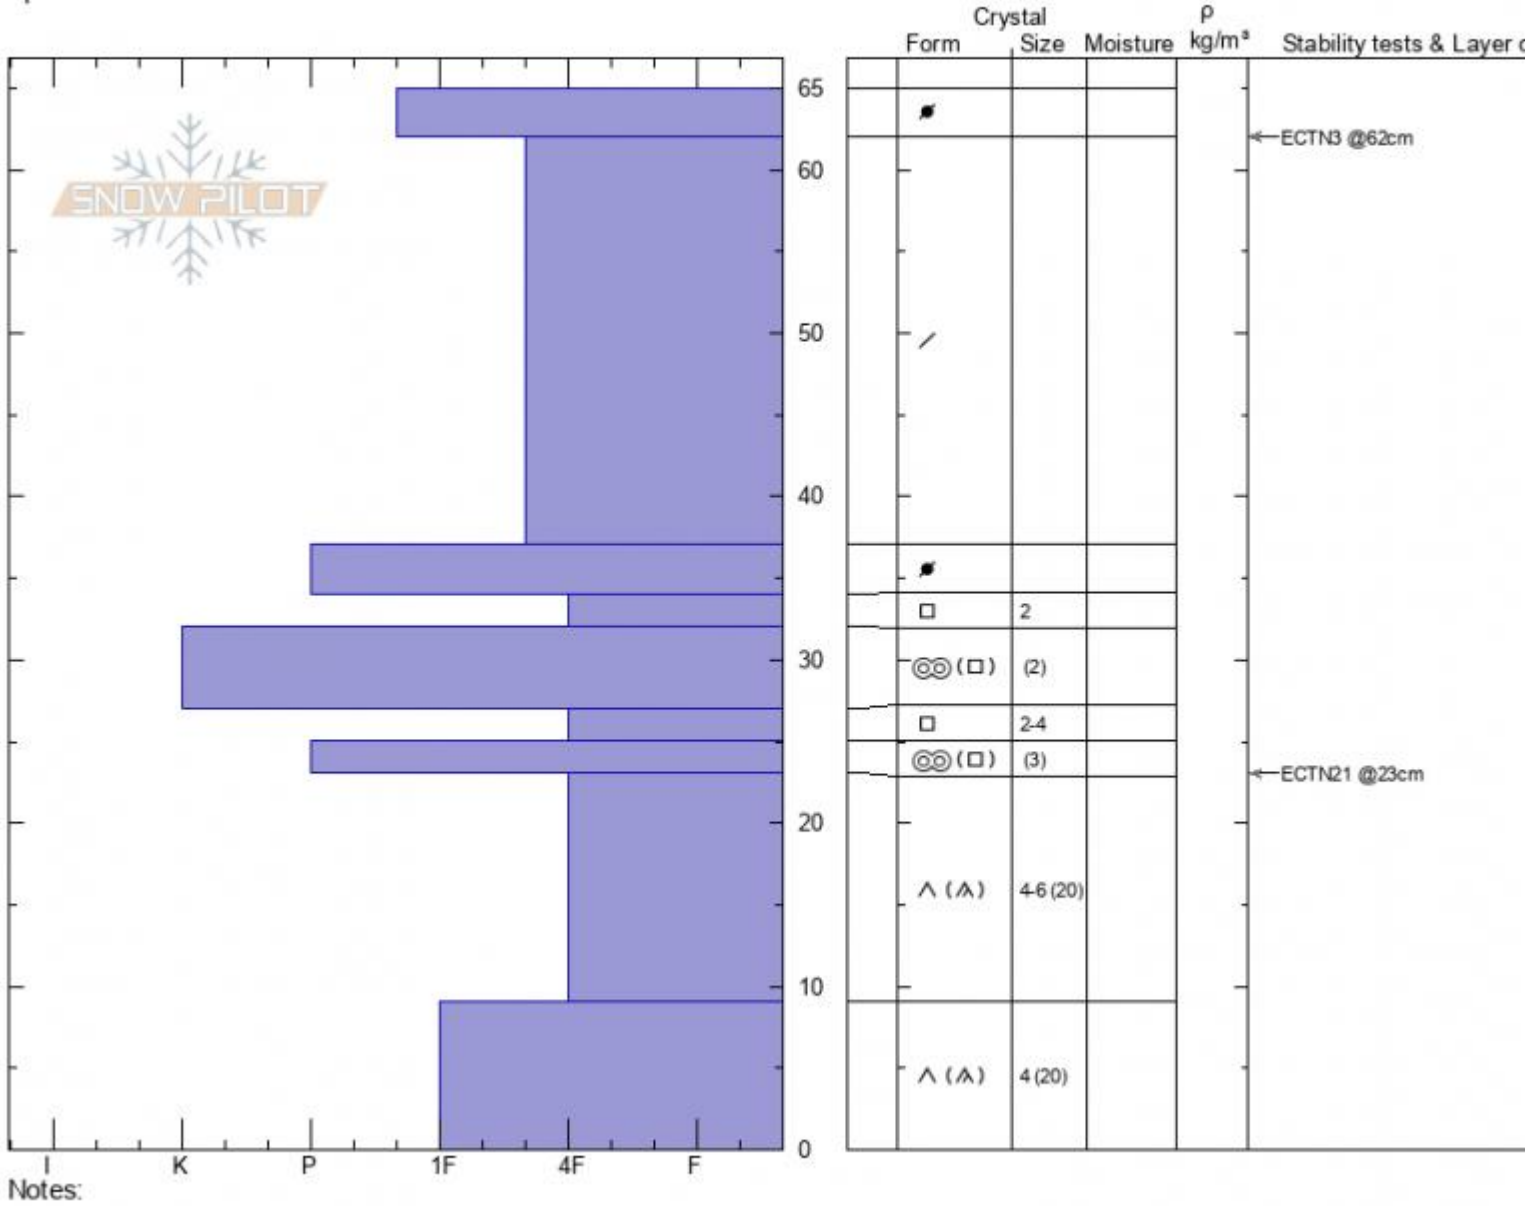

Throne North Face
Bridger Range
MT
 Elevation: **8300 ft**
 Aspect: **350°**
 Specifics:

Dave Zinn
01/11/2021 - 12:00pm
 Co-ord: **45.88259N, -110.95322W**
 Slope Angle: **23°**
 Wind Loading: **no**

Stability: **good**
 Air Temperature:
 Sky Cover: **SCT**
 Precipitation: **NO**
 Wind: **W Calm**

HS: **65** Layer Notes:
 23-9cm: **Problematic layer**

Advisory Region
 Bridger Range
 Longitude
 -110.95W
 Latitude
 45.88N
 Bridger Range, 2021-01-15