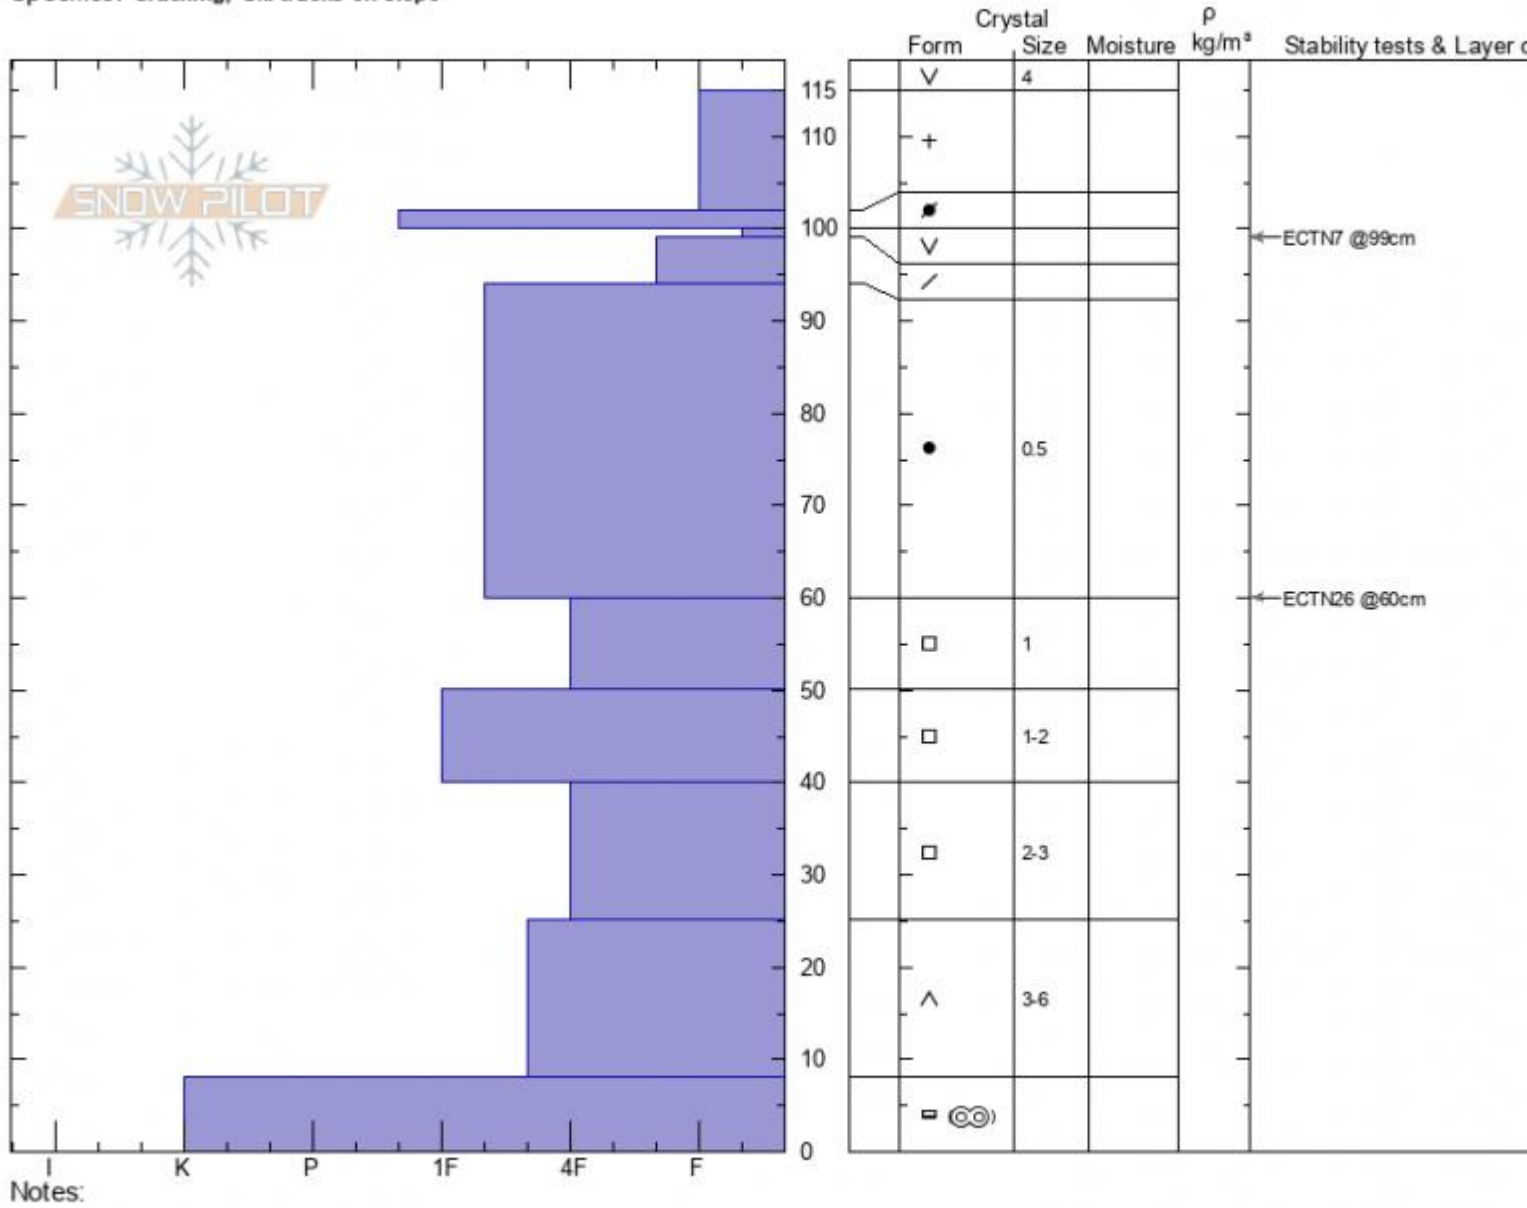

Middle Basin, Spanky's Alex Marienthal
Madison Range-N 01/16/2021 - 11:30am
MT Co-ord: 45.32420N, -111.38125W
 Elevation: 9230 ft Slope Angle: 27°
 Aspect: 70° Wind Loading: previous
 Specifics: Cracking; Ski tracks on slope

Stability: **poor**
 Air Temperature:
 Sky Cover: **FEW**
 Precipitation: **NO**
 Wind: **W Light Breeze**

HS: **115** Layer Notes:
 PF: **80** 60-50cm: Problematic layer
 PS: **15**

Advisory Region
 Northern Madison
 Longitude
 -111.38W
 Latitude
 45.34N
 Northern Madison, 2021-01-17