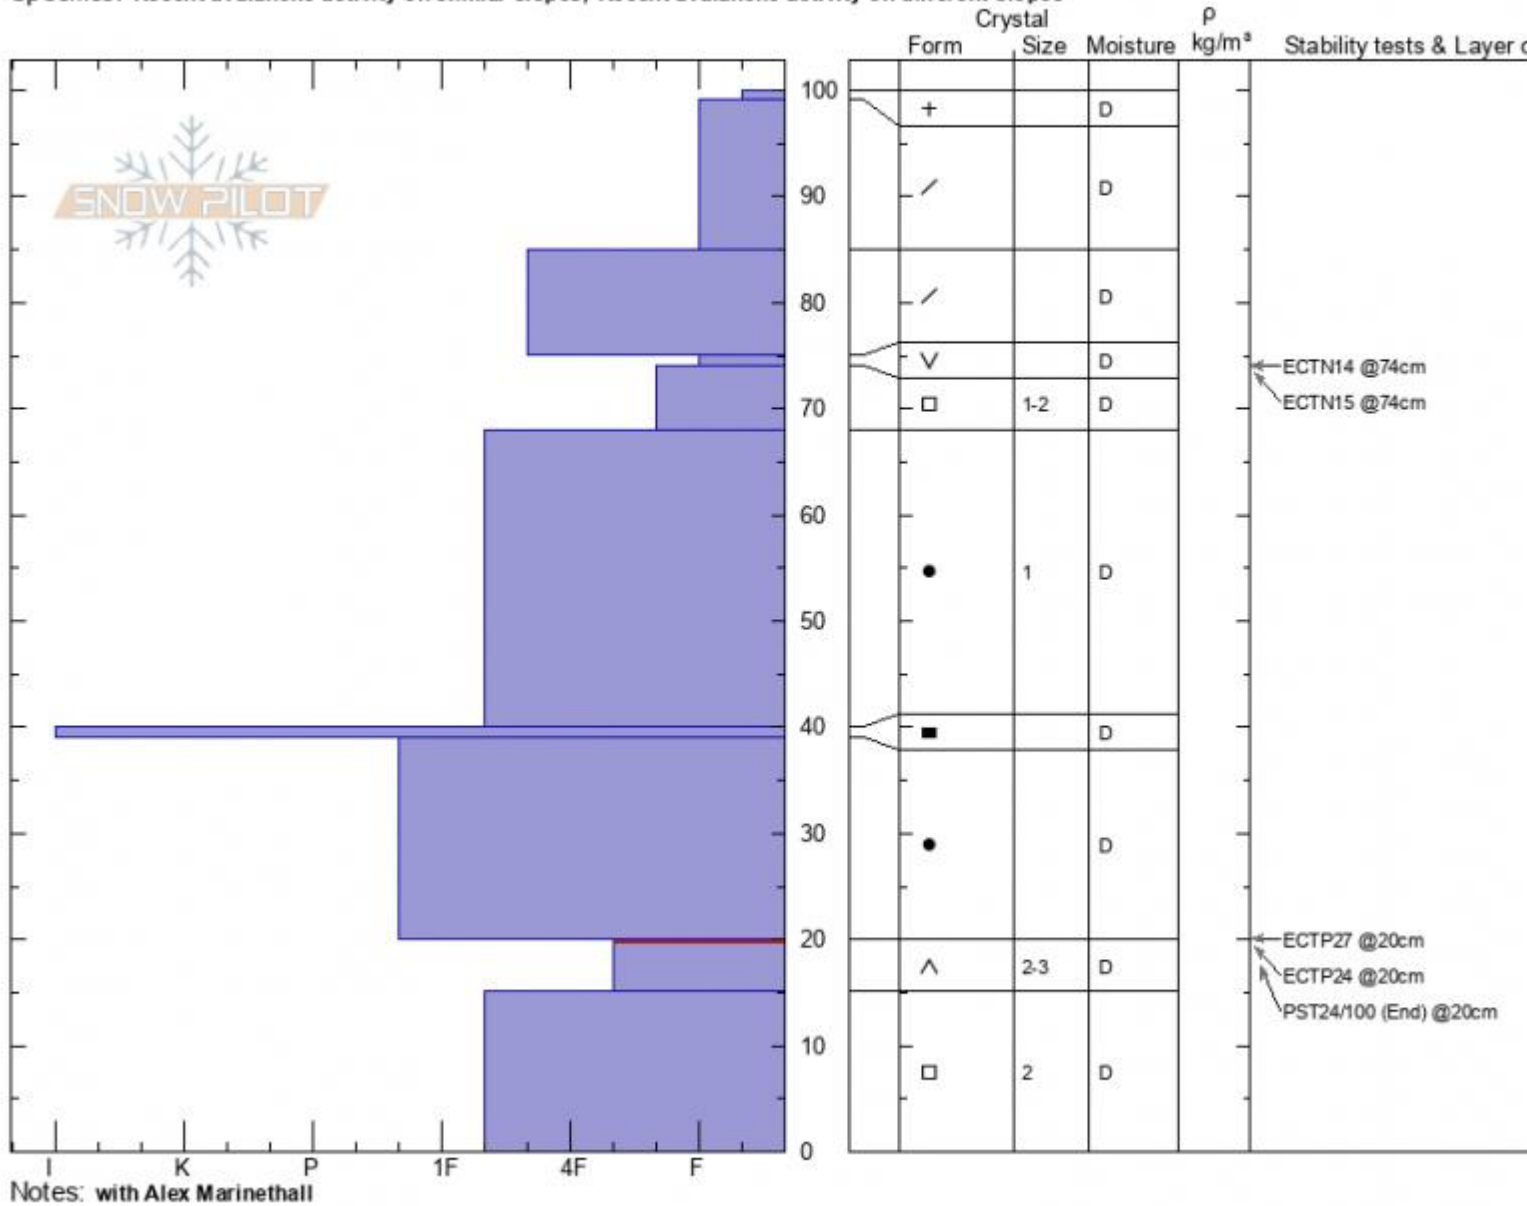

Lionshead Ridge- Marge Zach Keskinen
Lionshead Range 01/23/2021 - 12:30pm
MT Co-ord: 44.71669N, -111.31901W
 Elevation: 9017 ft Slope Angle: 29°
 Aspect: NE Wind Loading: previous
 Specifics: Recent avalanche activity on similar slopes; Recent avalanche activity on different slopes

Stability:
 Air Temperature: -6°C HS: 100 Layer Notes:
 Sky Cover: CLR PF: 50 20-15cm: Problematic layer
 Precipitation: NO
 Wind: SE Light Breeze

Advisory Region
 Lionshead Range
 Longitude
 -111.32W
 Latitude
 44.71N
 Lionshead Range, 2021-01-23