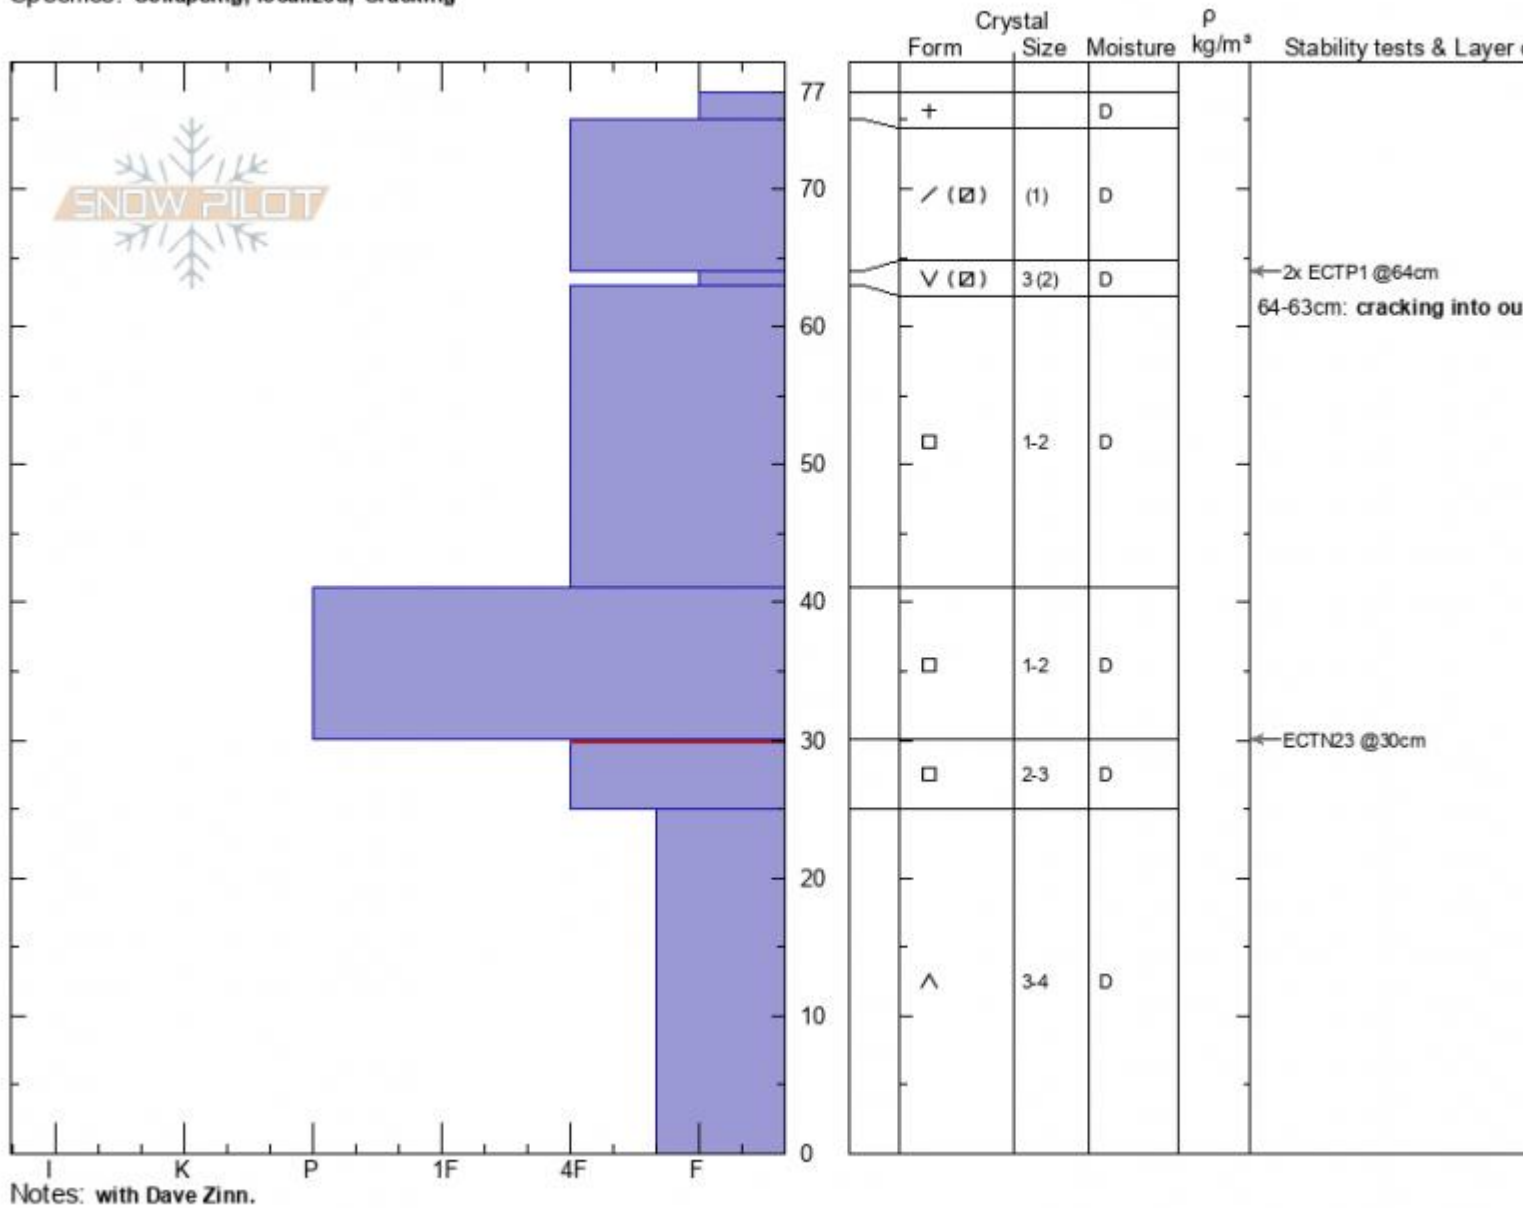

Consolation Hill
Madison Range-S
MT
 Elevation: **9207 ft**
 Aspect: **SE**
 Specifics: **Collapsing, localized; Cracking**

Zach Keskinen
01/25/2021 - 2:05pm
 Co-ord: **44.97256N, -111.27119W**
 Slope Angle: **26°**
 Wind Loading:

Stability:
 Air Temperature: **-11°C**
 Sky Cover: **FEW**
 Precipitation: **NO**
 Wind: **Calm**

HS: **77** Layer Notes:
 PF: **25** 64-63cm: **cracking into our pit**
 30-25cm: **Problematic layer**

Advisory Region
 Southern Madison
 Longitude
 -111.27W
 Latitude
 45.06N
 Southern Madison, 2021-01-25