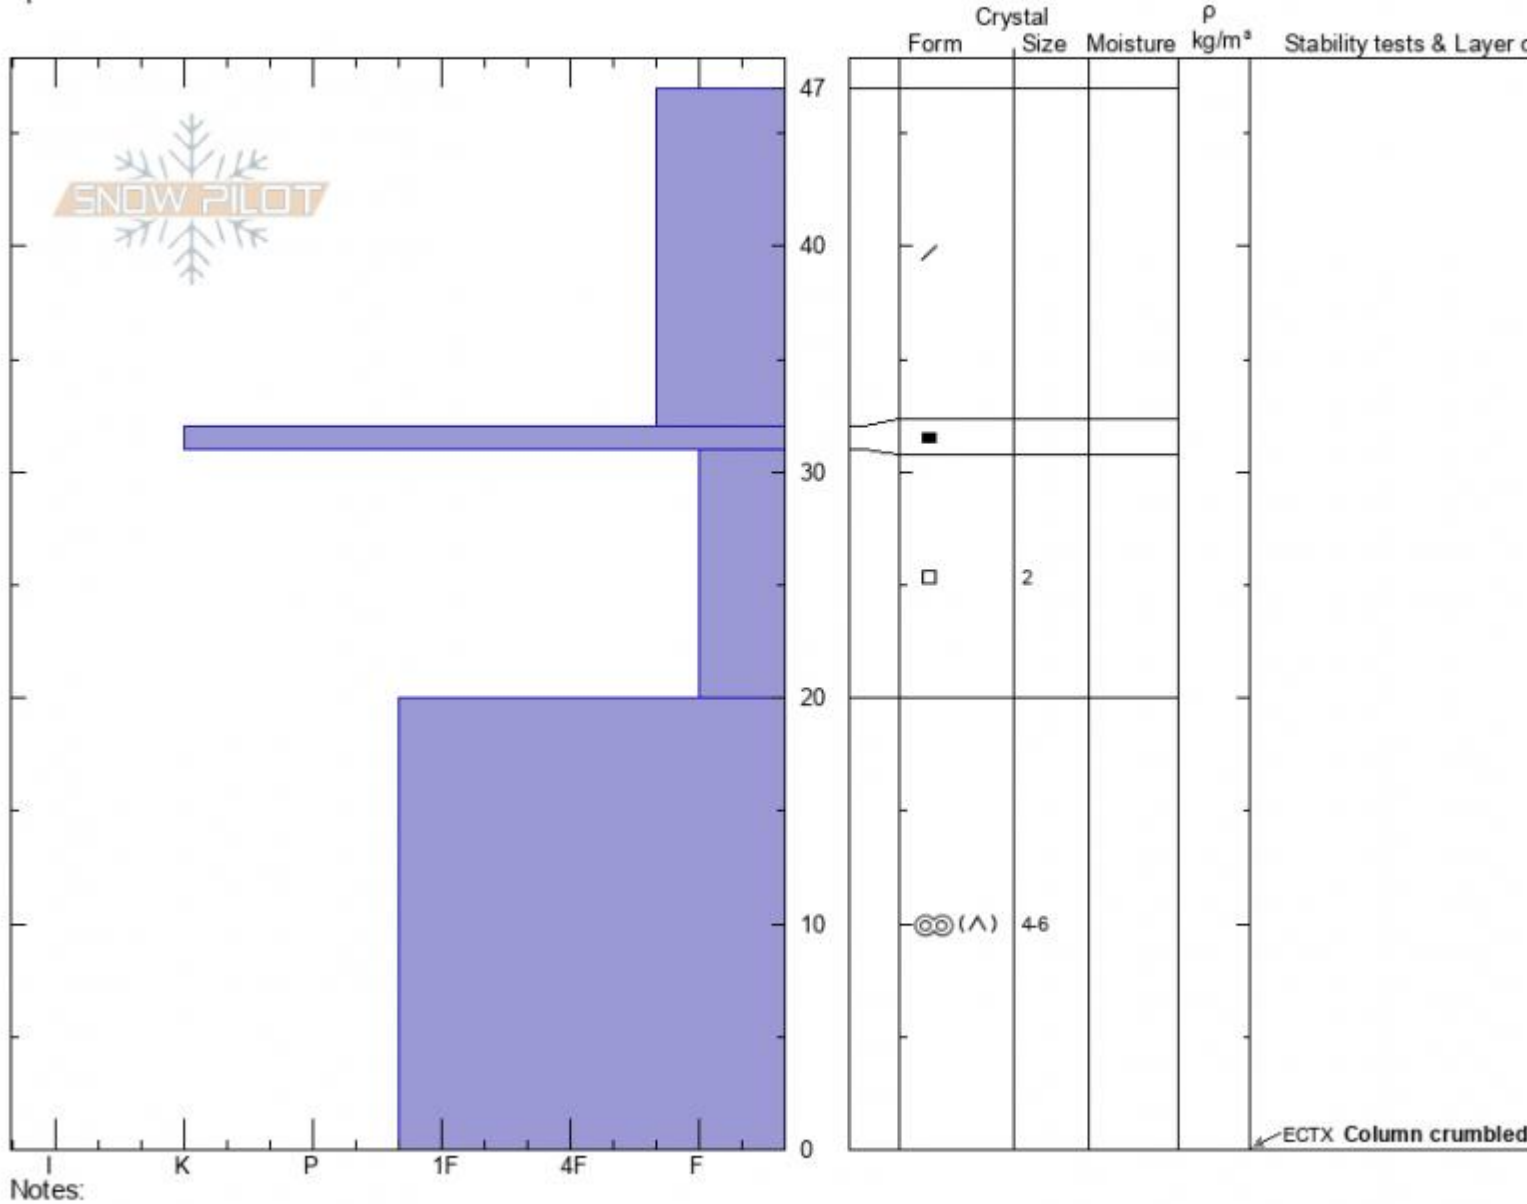

Throne North
Bridger Range
MT
 Elevation: **8400 ft**
 Aspect: **330°**
 Specifics:

Ian Hoyer
02/02/2021 - 1:00pm
 Co-ord: **45.88258N, -110.95235W**
 Slope Angle: **17°**
 Wind Loading: **no**

Stability:
 Air Temperature:
 Sky Cover: **CLR**
 Precipitation: **NO**
 Wind: **N Light Breeze**

HS: 47 Layer Notes:
 31-20cm: **Problematic layer**

Advisory Region
 Bridger Range
 Longitude
 -110.95W
 Latitude
 45.88N
 Bridger Range, 2021-02-02