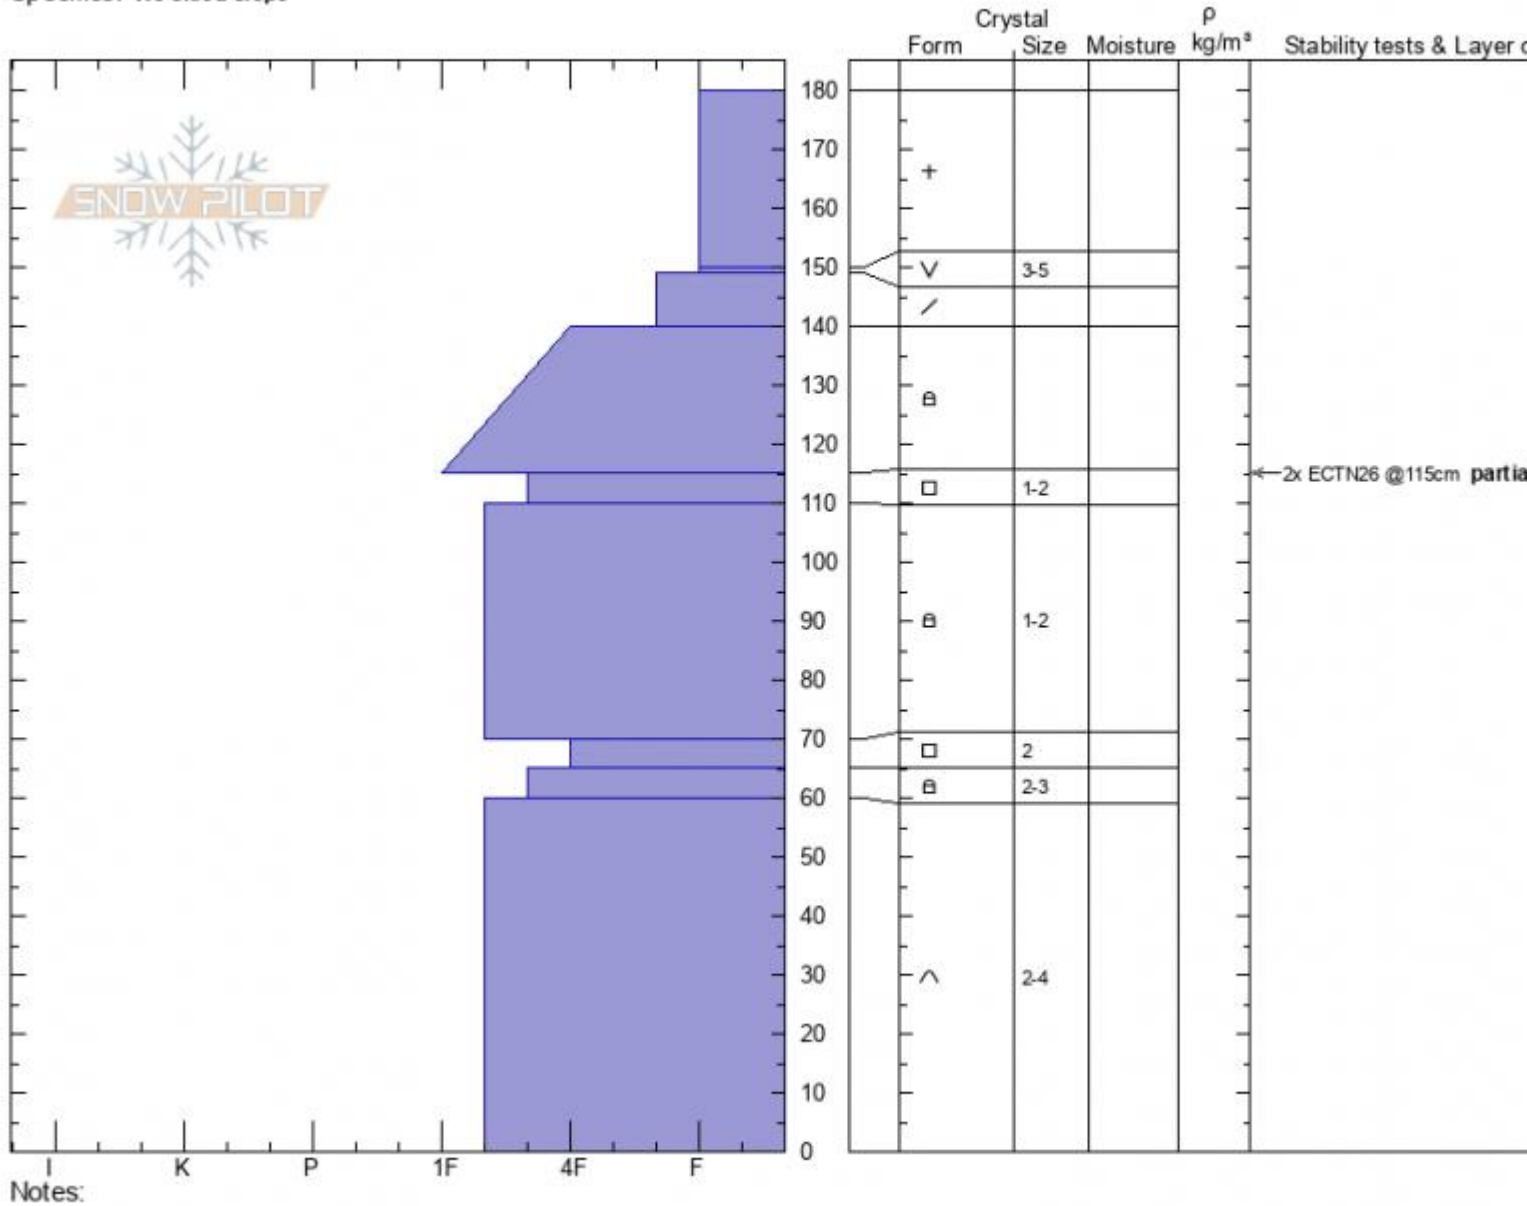

**E Republic Ridge**  
**Absaroka Range**  
**MT**  
 Elevation: **9481 ft**  
 Aspect: **100°**  
 Specifics: **We skied slope**

**Alex Marienthal**  
**02/04/2021 - 3:30pm**  
 Co-ord: **45.00638N, -109.94410W**  
 Slope Angle: **24°**  
 Wind Loading: **previous**

Stability: **fair**  
 Air Temperature:  
 Sky Cover: **OVC**  
 Precipitation: **S-1**  
 Wind: **Light Breeze**

HS: **180** Layer Notes:  
 PF: **40** 70-65cm: **Problematic layer**  
 PS: **25**

Advisory Region  
 Cooke City  
 Longitude  
 -109.95W  
 Latitude  
 45.00N  
 Cooke City, 2021-02-04