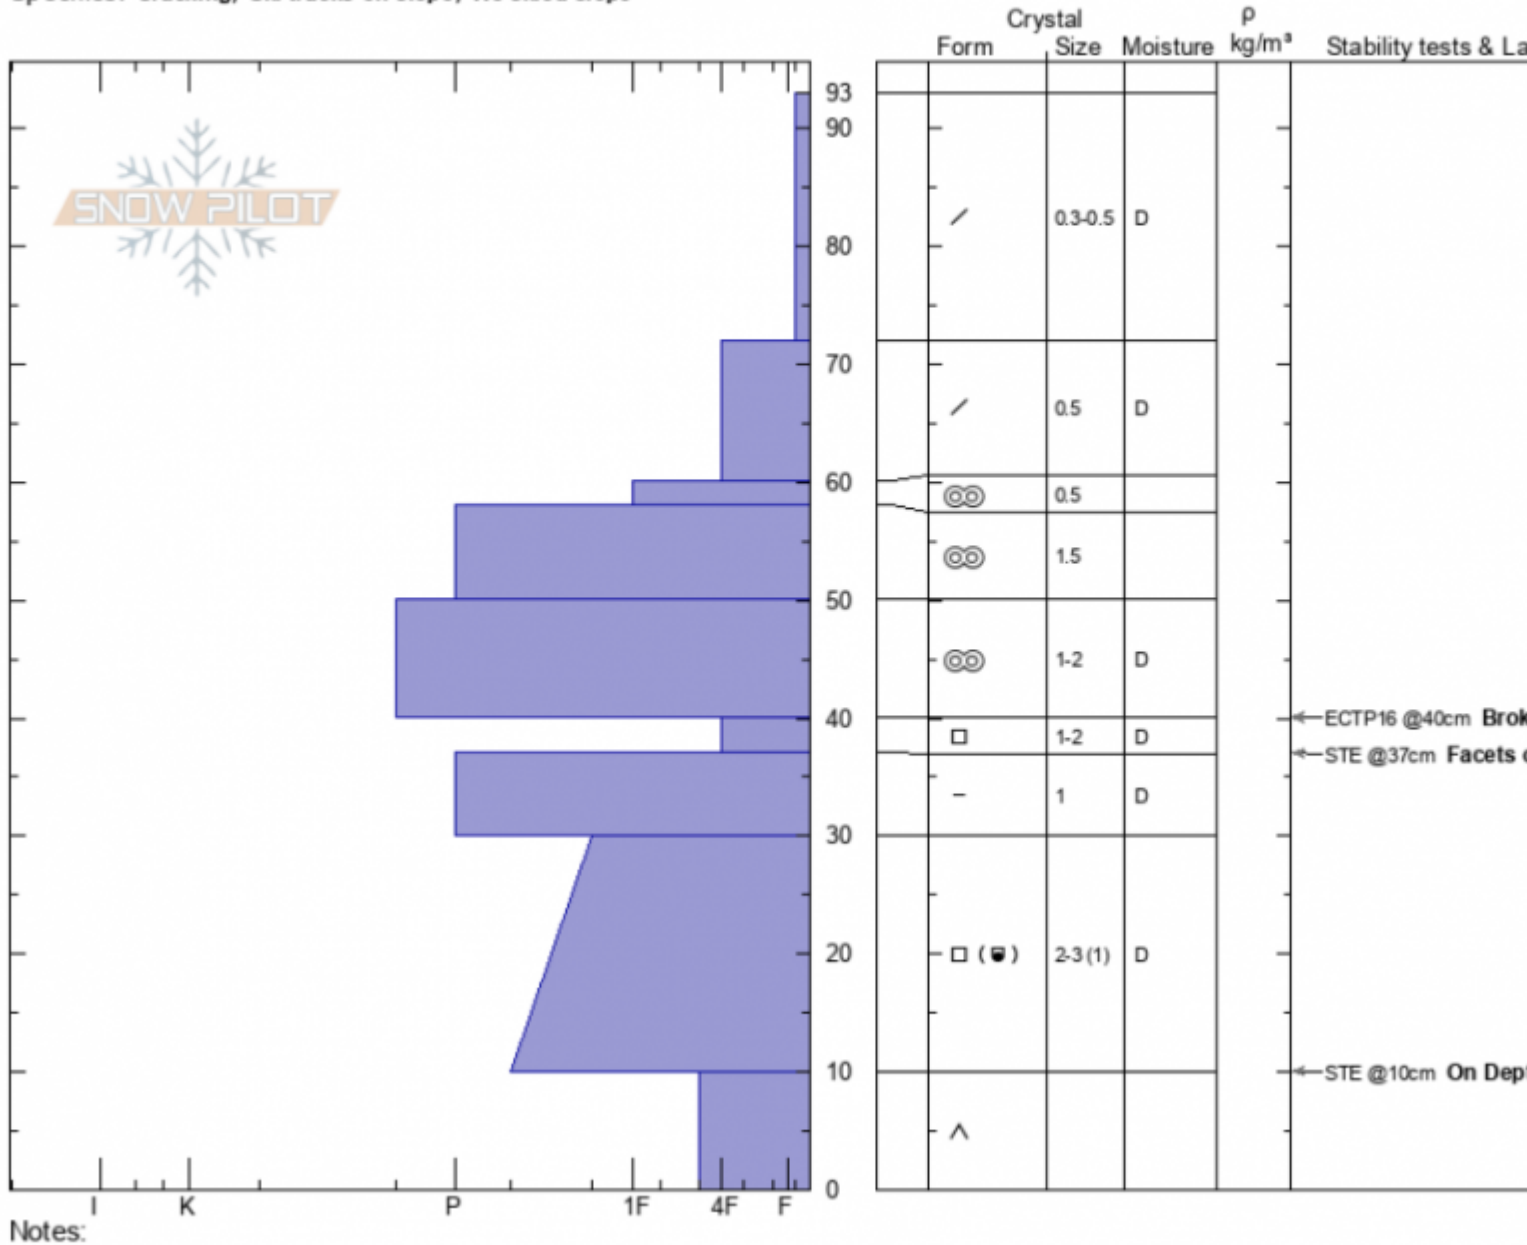

Lick Creek
Gallatin Range-N
MT

Elevation: 2371 m
Aspect: SW

Specifics: Cracking; Ski tracks on slope; We skied slope

Owen Miller

02/10/2021 - 5:00pm

Co-ord: 45.51873N, -110.95620W

Slope Angle: 20°

Wind Loading: no

Stability:

Air Temperature: -12°C

Sky Cover: FEW

Precipitation: NO

Wind: Calm

HS: 93

PS: 40

Layer Notes:

40-37cm: Problematic layer

Notes:
Advisory Region
Northern Gallatin
Longitude
-110.96W
Latitude
45.52N
Northern Gallatin, 2021-02-11