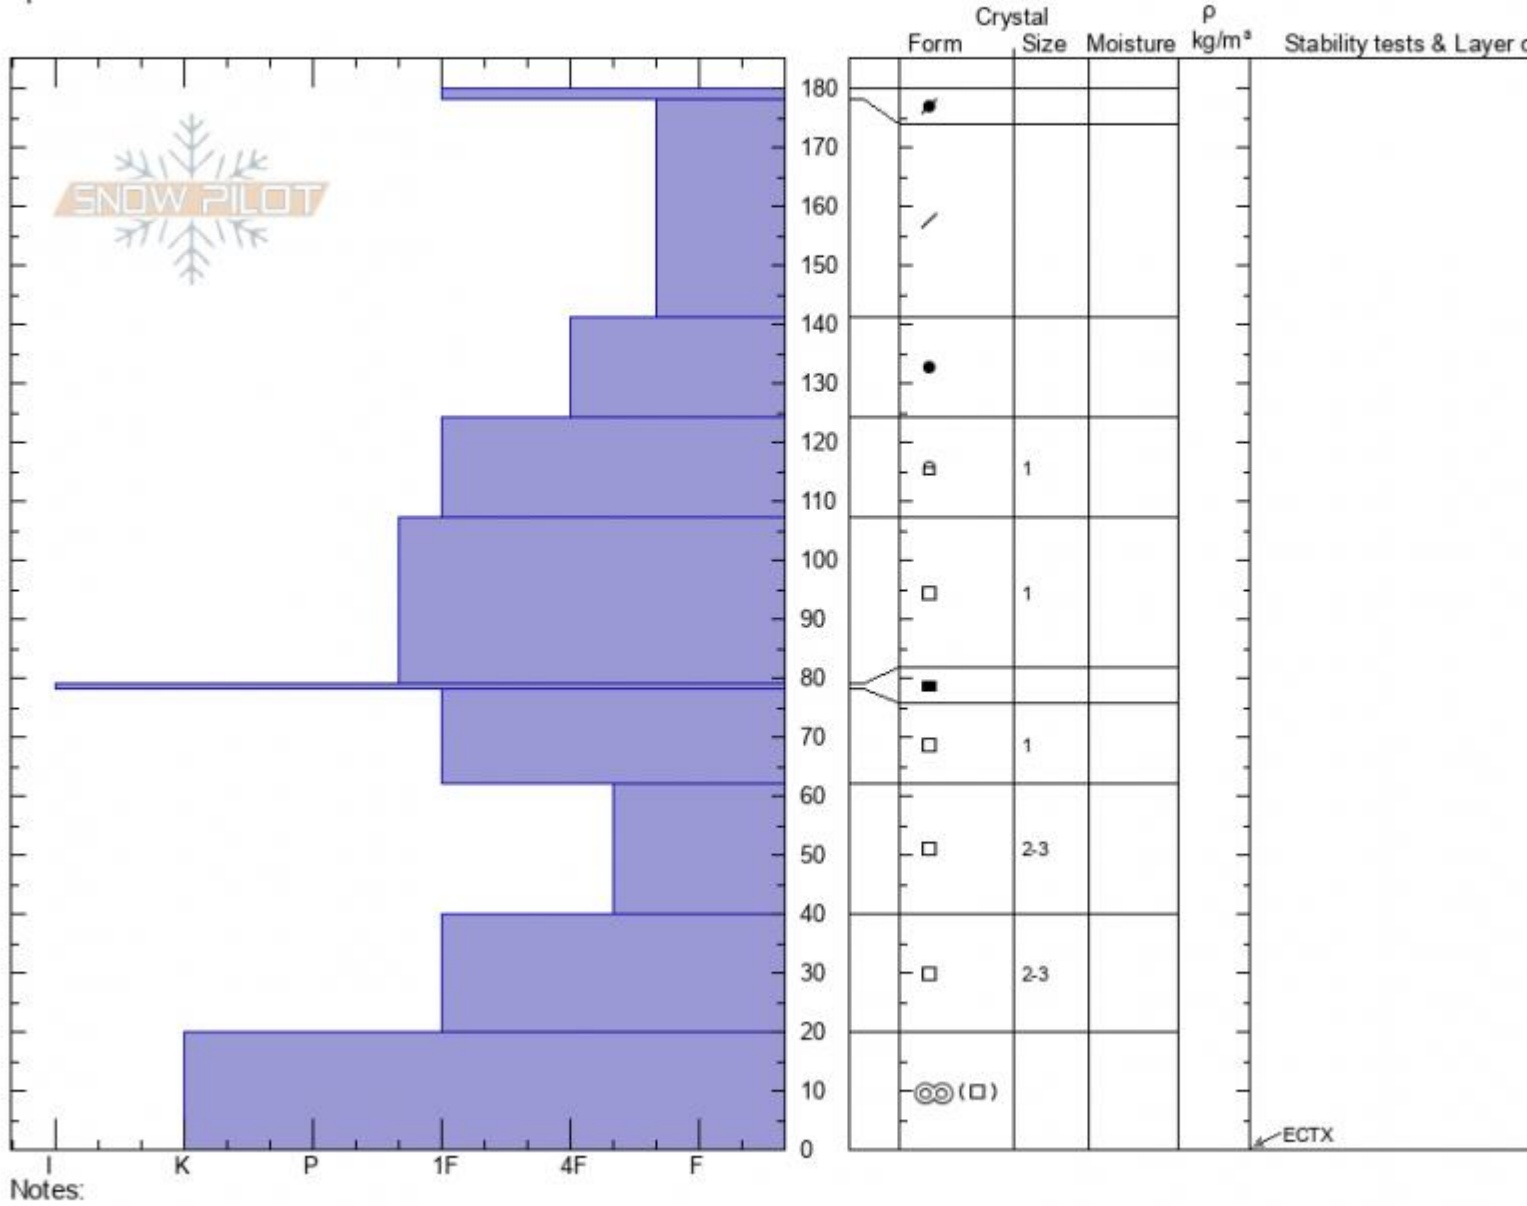

Teepee Ridgeline S
Madison Range-S
MT
 Elevation: **9600 ft**
 Aspect: **200°**
 Specifics:

Ian Hoyer
02/11/2021 - 2:00pm
 Co-ord: **44.91389N, -111.18847W**
 Slope Angle: **23°**
 Wind Loading: **no**

Stability: **fair**
 Air Temperature:
 Sky Cover: **BKN**
 Precipitation: **NO**
 Wind: **Calm**

HS: **180** Layer Notes:
 PF: **30** 62-40cm: **Problematic layer**

Advisory Region
 Southern Madison
 Longitude
 -111.19W
 Latitude
 44.90N
 Southern Madison, 2021-02-14