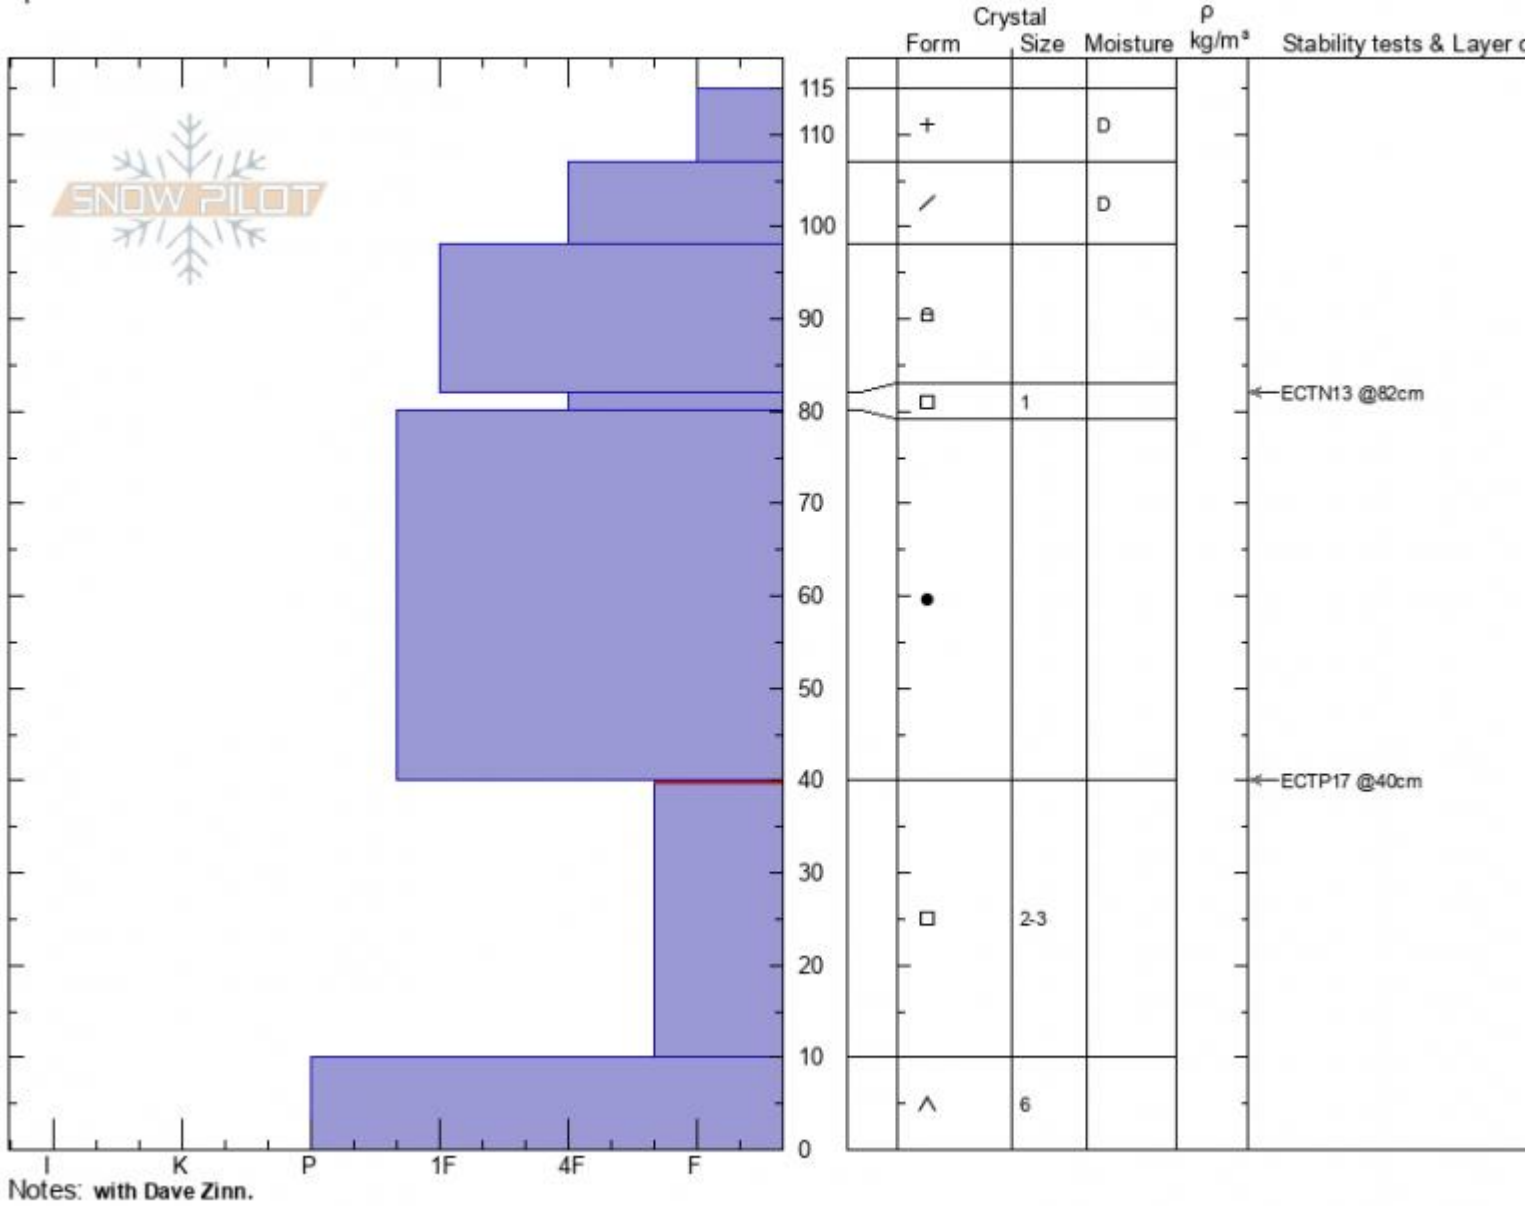

Sunlight Basin  
 Gallatin Range-S  
 MT  
 Elevation: 9446 ft  
 Aspect: E  
 Specifics:

Zach Keskinen  
 02/28/2021 - 11:27am  
 Co-ord: 44.97525N, -111.31390W  
 Slope Angle: 26°  
 Wind Loading: previous

Stability: fair  
 Air Temperature: -7°C  
 Sky Cover: BKN  
 Precipitation: NO  
 Wind: S Light Breeze

HS: 115 Layer Notes:  
 PF: 25 40-10cm: Problematic layer

Advisory Region  
 Southern Madison  
 Longitude  
 -111.27W  
 Latitude  
 45.06N  
 Southern Madison, 2021-02-28