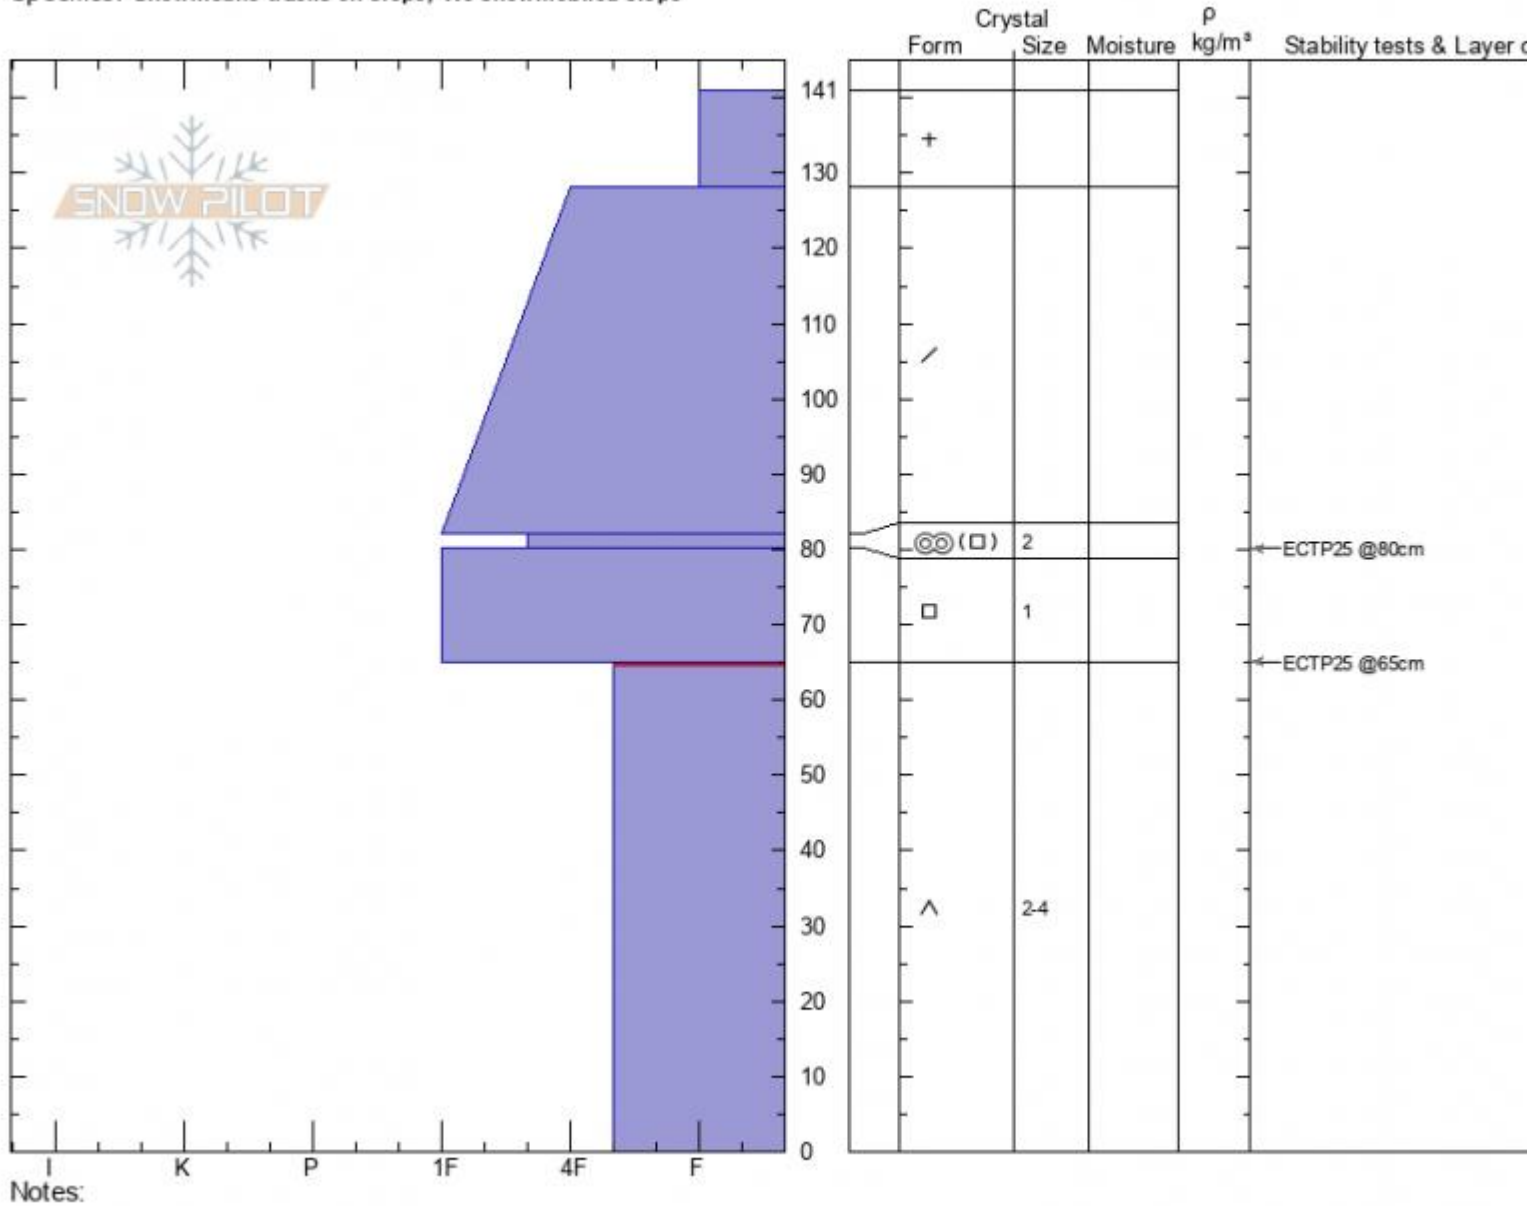

**Kirkwood Ridge**  
**Madison Range-S**  
**MT**  
 Elevation: **8350 ft**  
 Aspect: **240°**  
 Specifics: **Snowmobile tracks on slope; We snowmobiled slope**

**Dave Zinn**  
**03/01/2021 - 2:15am**  
 Co-ord: **44.86144N, -111.23657W**  
 Slope Angle: **22°**  
 Wind Loading: **no**

Stability: **fair**  
 Air Temperature:  
 Sky Cover: **CLR**  
 Precipitation: **NO**  
 Wind: **SW Calm**

HS: **141** Layer Notes:  
 65-0cm: **Problematic layer**

Advisory Region  
 Southern Madison  
 Longitude  
 -111.24W  
 Latitude  
 44.87N  
 Southern Madison, 2021-03-04