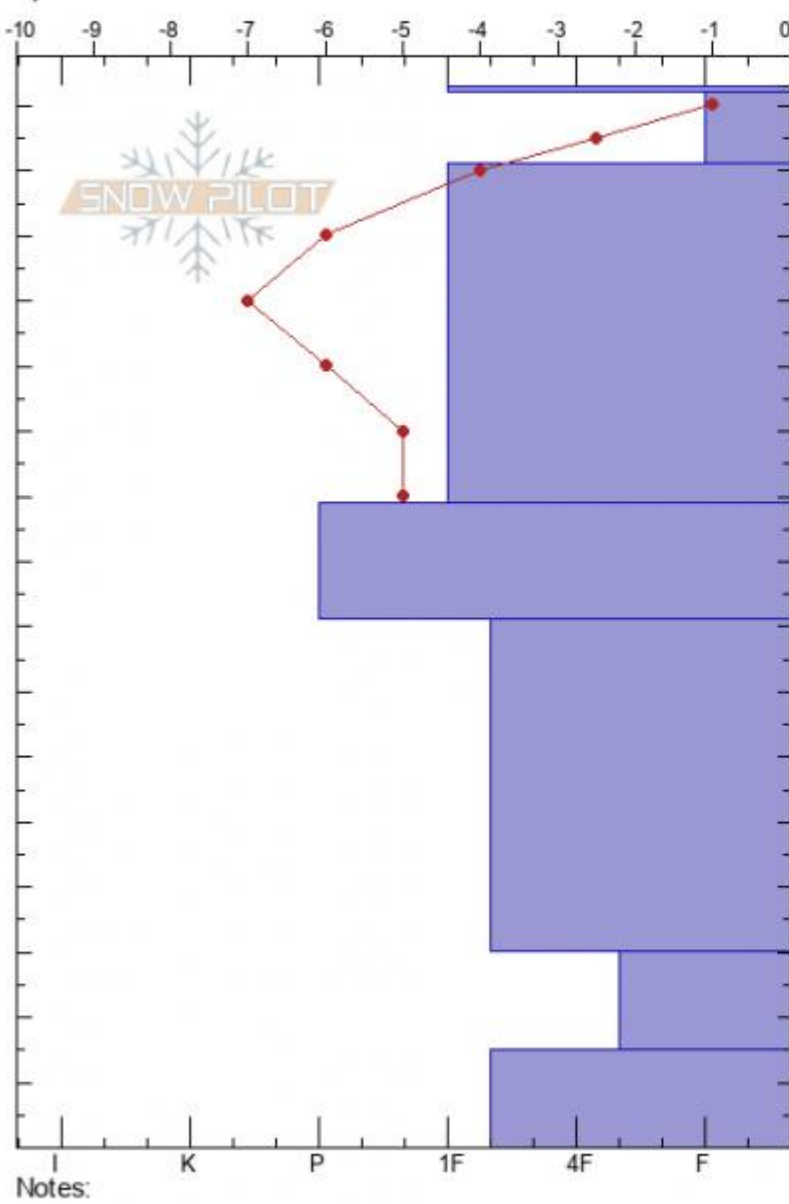

Middle Basin, Sci Bowl
Madison Range-N
MT
 Elevation: **9206 ft**
 Aspect: **112°**
 Specifics:

Alex Marienthal
03/06/2021 - 10:50am
 Co-ord: **45.32635N, -111.38135W**
 Slope Angle: **23°**
 Wind Loading: **previous**

Stability: **fair**
 Air Temperature: **3°C**
 Sky Cover: **FEW**
 Precipitation: **NO**
 Wind: **W Moderate**

HS: **163** Layer Notes:
 PF: **23** 30-15cm: **Problematic layer**
 PS: **6**

Form	Crystal Size	Moisture	ρ kg/m ³	Stability tests & Layer c
V	1			
⊙				
⊘ (/)	0.5			
B	2			
^	2-4			
^	3-6			

← PST45/140 (End) @20cm
 ← PST50/140 (End) @20cm
 ← 2x ECTX ECTP 34+ @ 20

Advisory Region
 Northern Madison
 Longitude
 -111.39W
 Latitude
 45.34N
 Northern Madison, 2021-03-06