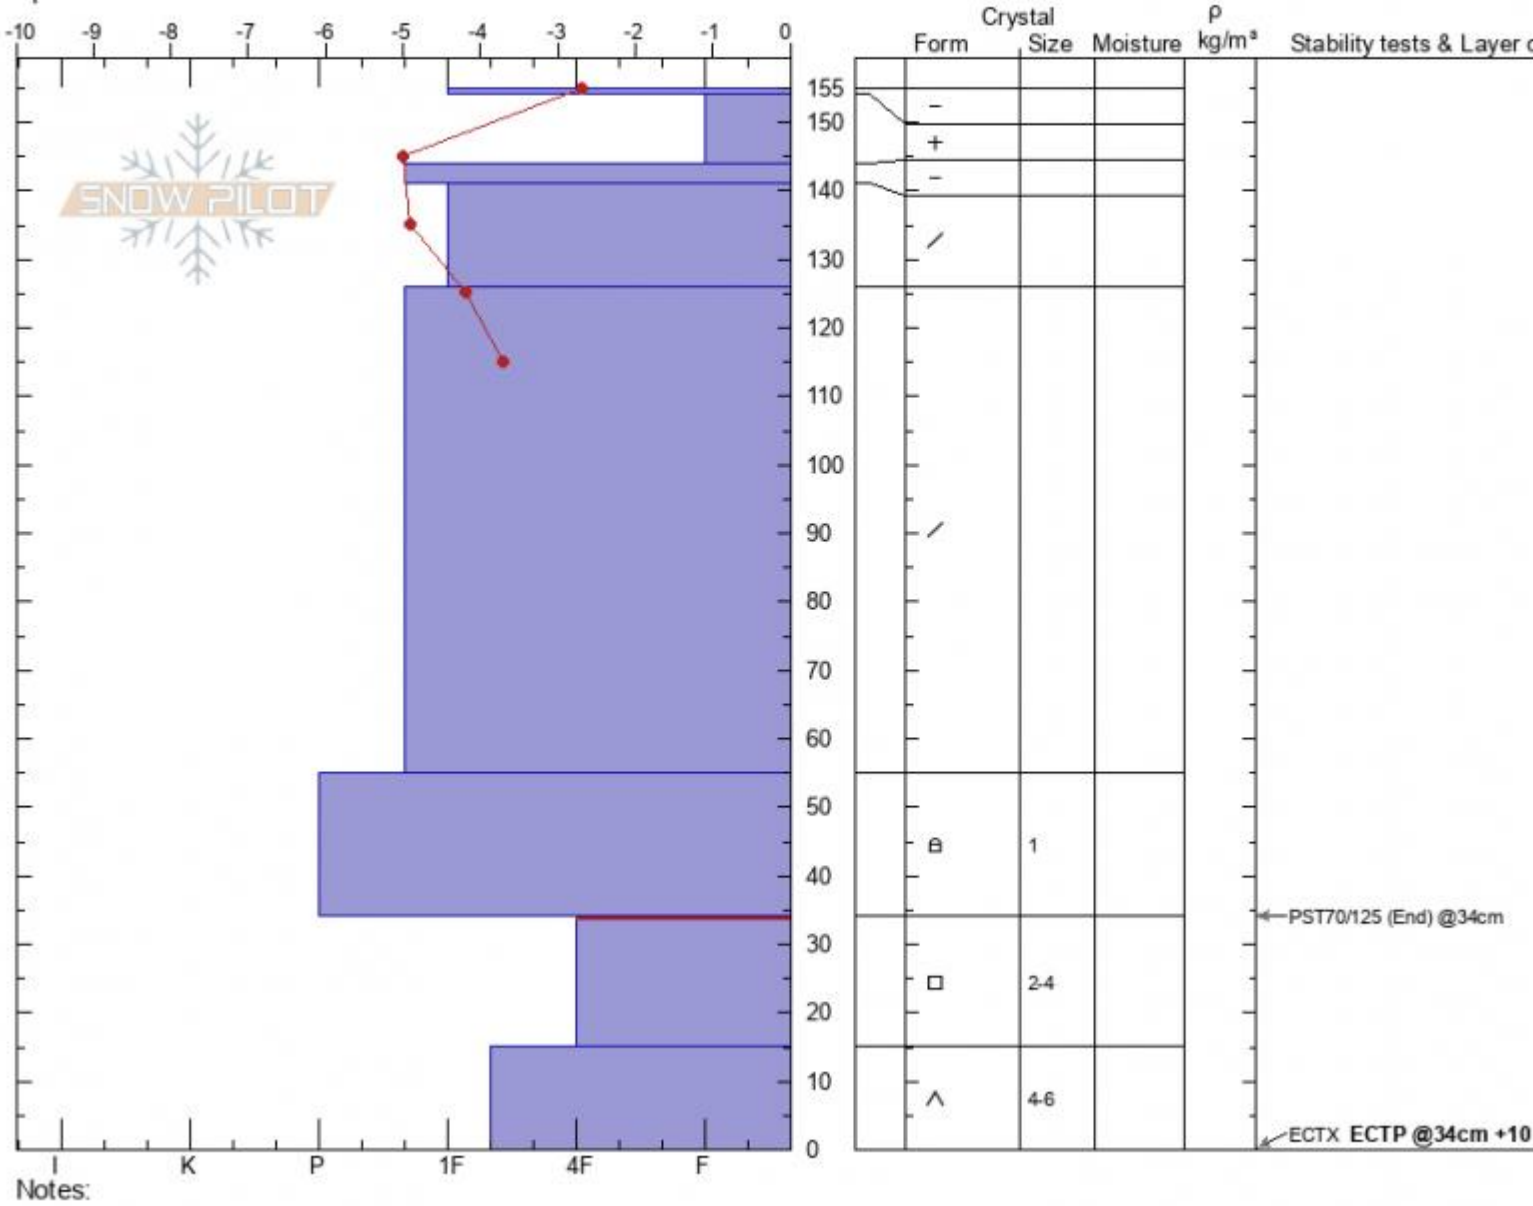

Throne Profile
Bridger Range
MT
 Elevation: **8060 ft**
 Aspect: **90°**
 Specifics:

Dave Zinn
03/08/2021 - 11:00am
 Co-ord: **45.88314N, -110.94964W**
 Slope Angle: **35°**
 Wind Loading: **no**

Stability: **good**
 Air Temperature: **-0.5°C**
 Sky Cover: **BKN**
 Precipitation: **NO**
 Wind: **Calm**

HS: **155** Layer Notes:
 34-15cm: **Problematic layer**

Advisory Region
 Bridger Range
 Longitude
 -110.95W
 Latitude
 45.88N
 Bridger Range, 2021-03-08