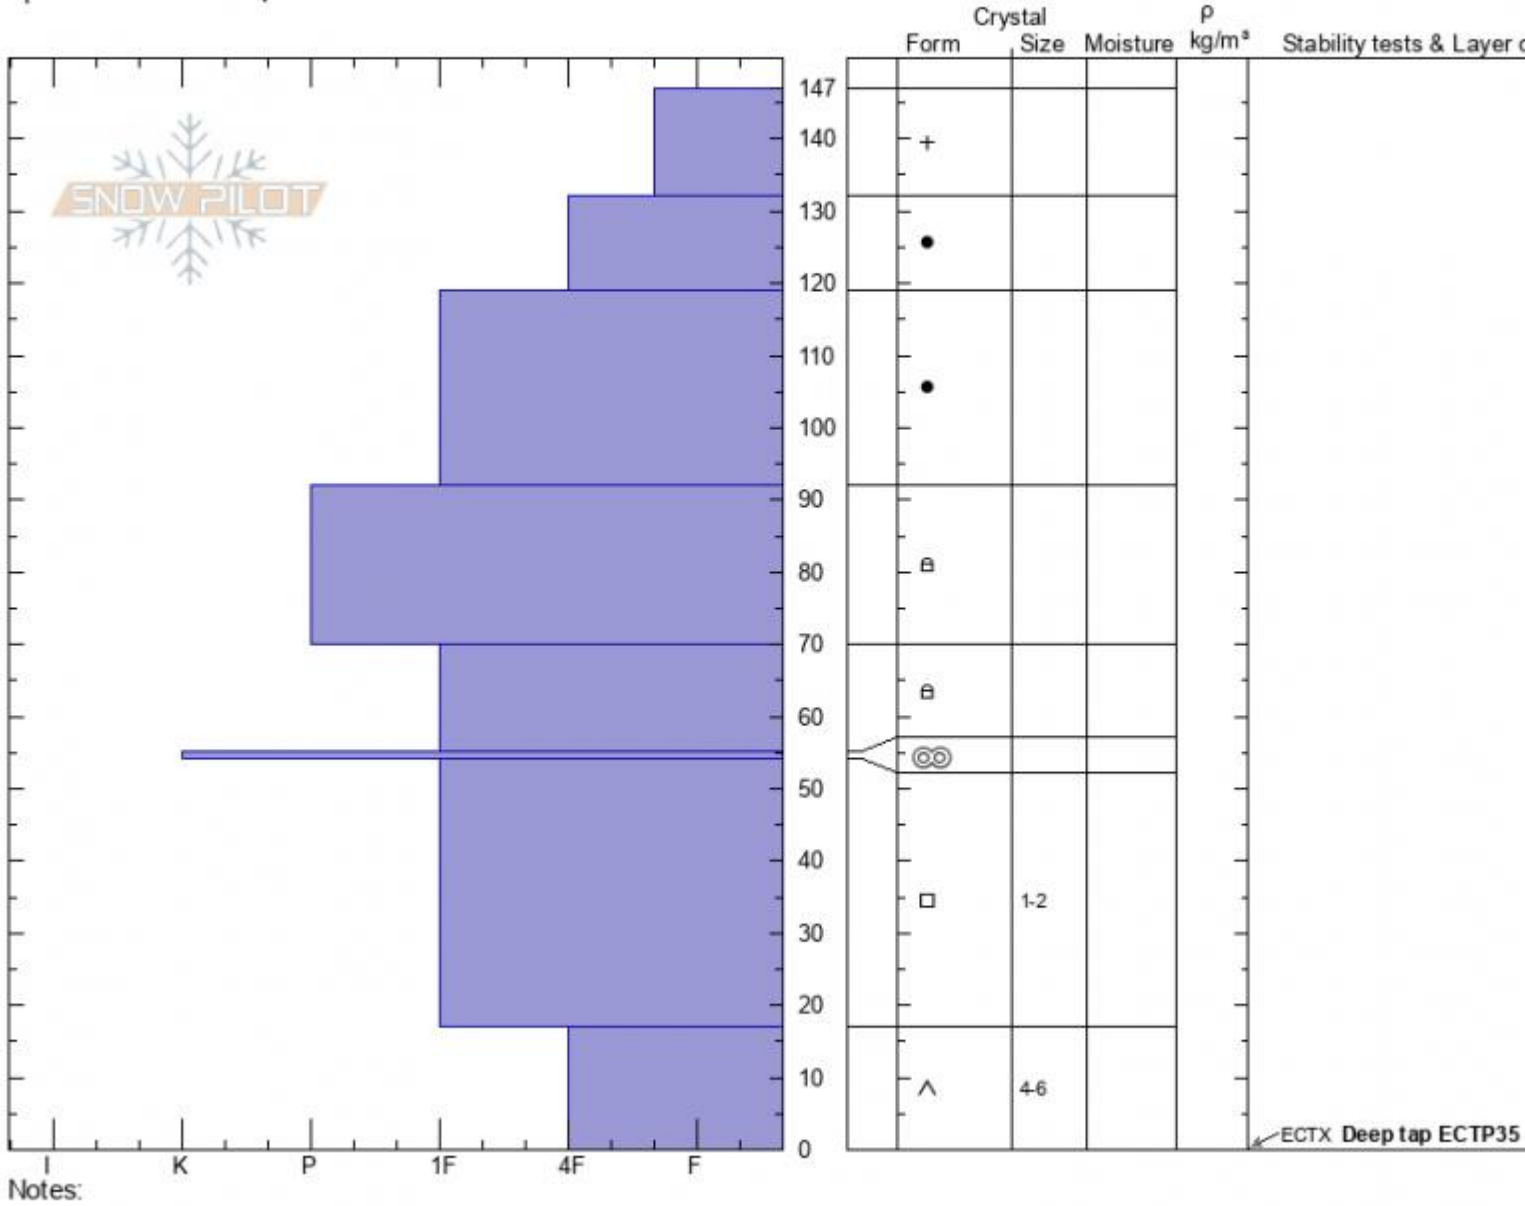

Flathead Pass S.
 Bridger Range
 MT
 Elevation: 8300 ft
 Aspect: 90°
 Specifics: We skied slope

Ian Hoyer
 03/09/2021 - 1:00pm
 Co-ord: 45.94779N, -110.98929W
 Slope Angle: 27°
 Wind Loading: no

Stability: **good**
 Air Temperature:
 Sky Cover: **SCT**
 Precipitation: **NO**
 Wind: **Calm**

HS: 147 Layer Notes:
 17-0cm: Problematic layer

Advisory Region
 Bridger Range
 Longitude
 -111.02W
 Latitude
 45.97N
 Bridger Range, 2021-03-10