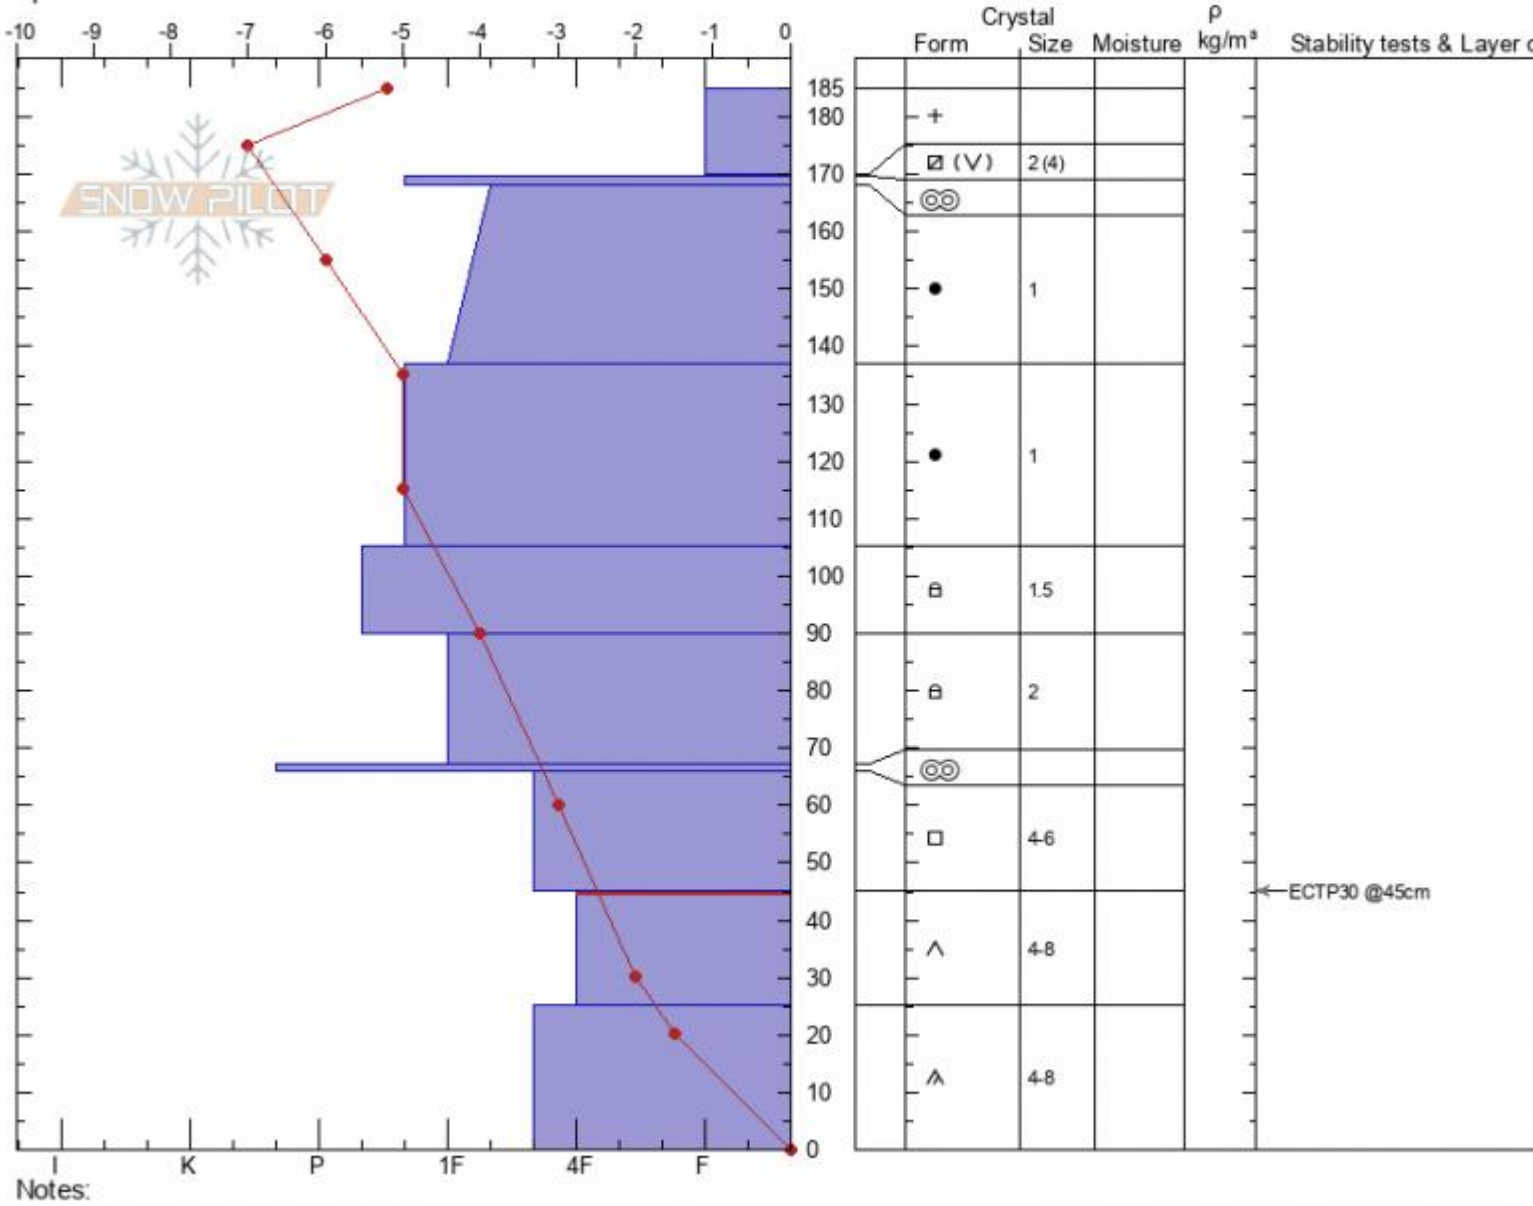

Teepee Wilderness  
 Madison Range-S  
 MT  
 Elevation: 9215 ft  
 Aspect: 80°  
 Specifics:

Dave Zinn  
 03/10/2021 - 11:00am  
 Co-ord: 44.91618N, -111.16512W  
 Slope Angle: 30°  
 Wind Loading: no

Stability: good  
 Air Temperature: -6°C  
 Sky Cover: BKN  
 Precipitation: NO  
 Wind: Calm

HS: 185 Layer Notes:  
 45-25cm: Problematic layer

Advisory Region  
 Southern Madison  
 Longitude  
 -111.19W  
 Latitude  
 44.90N  
 Southern Madison, 2021-03-10