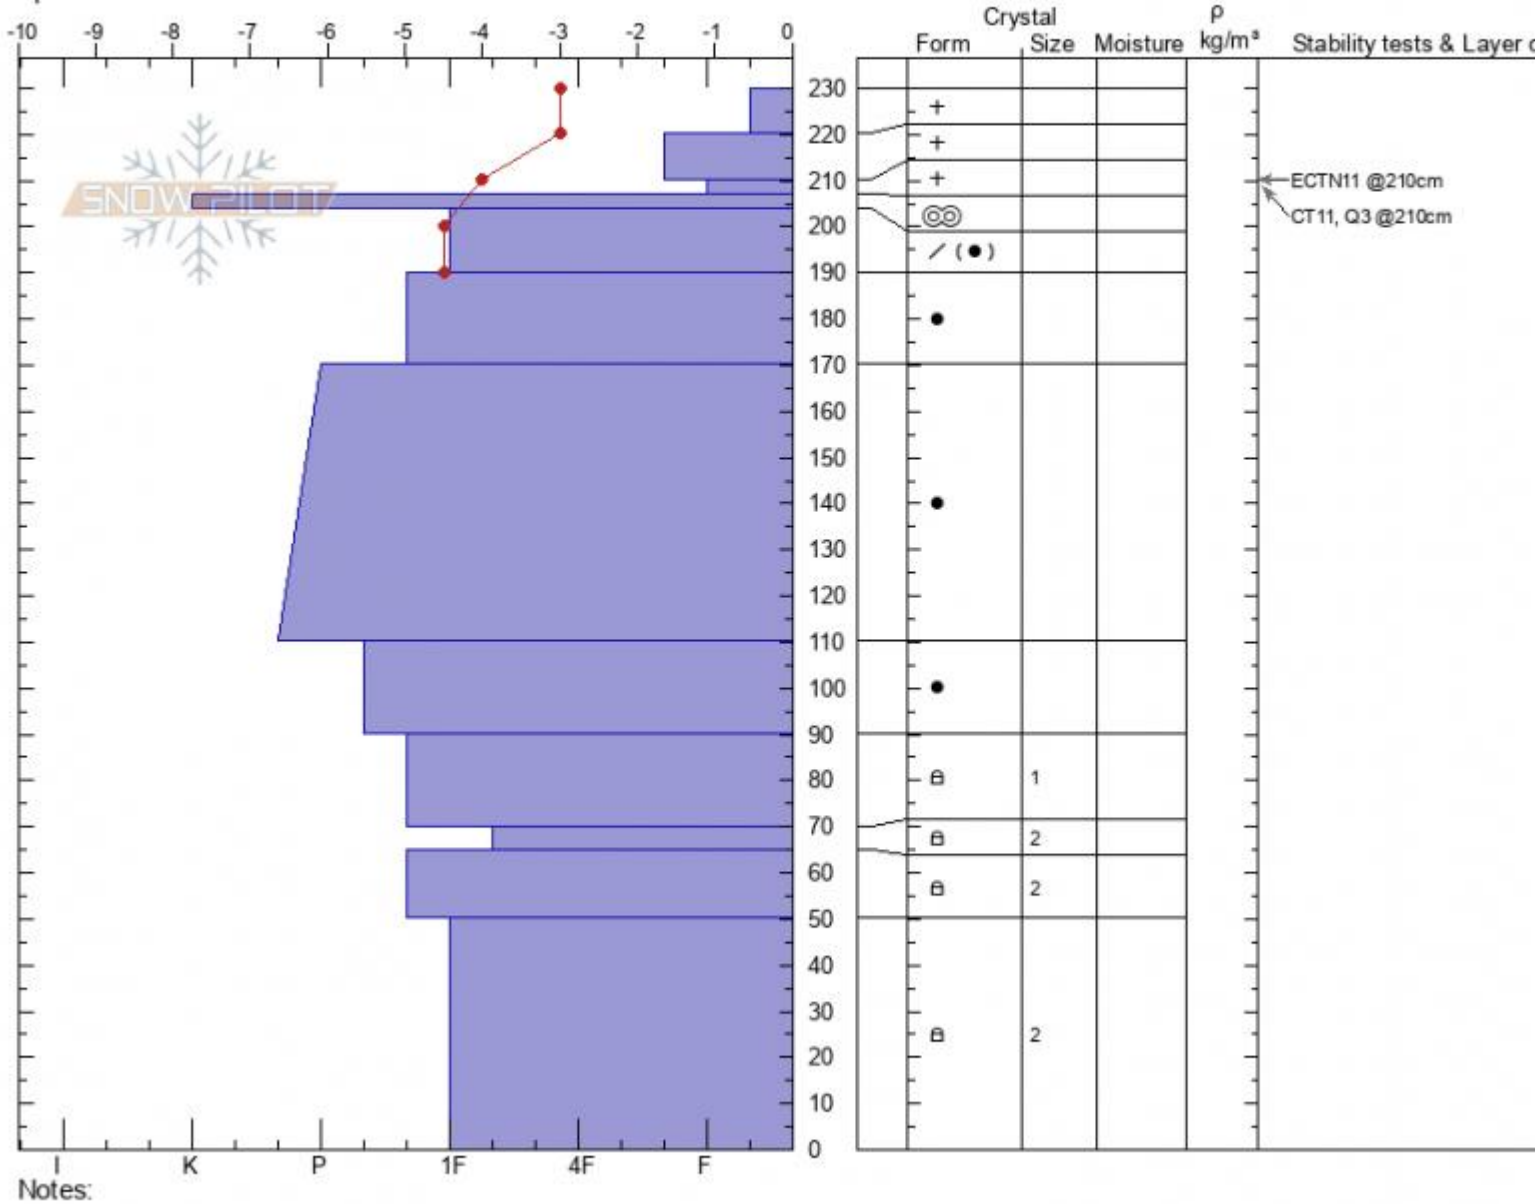

Mt Abundance Shoulder Alex Marienthal
Cooke City 03/11/2021 - 1:00pm
MT Co-ord: 45.06337N, -110.01126W
 Elevation: 9150 ft Slope Angle: 31°
 Aspect: 100° Wind Loading: previous
 Specifics:

Stability: **good**
 Air Temperature:
 Sky Cover: **CLR**
 Precipitation: **NO**
 Wind: **Calm**

HS: **230** Layer Notes:
 210-207cm: **Problematic layer**

Advisory Region
 Cooke City
 Longitude
 -110.02W
 Latitude
 45.08N
 Cooke City, 2021-03-11