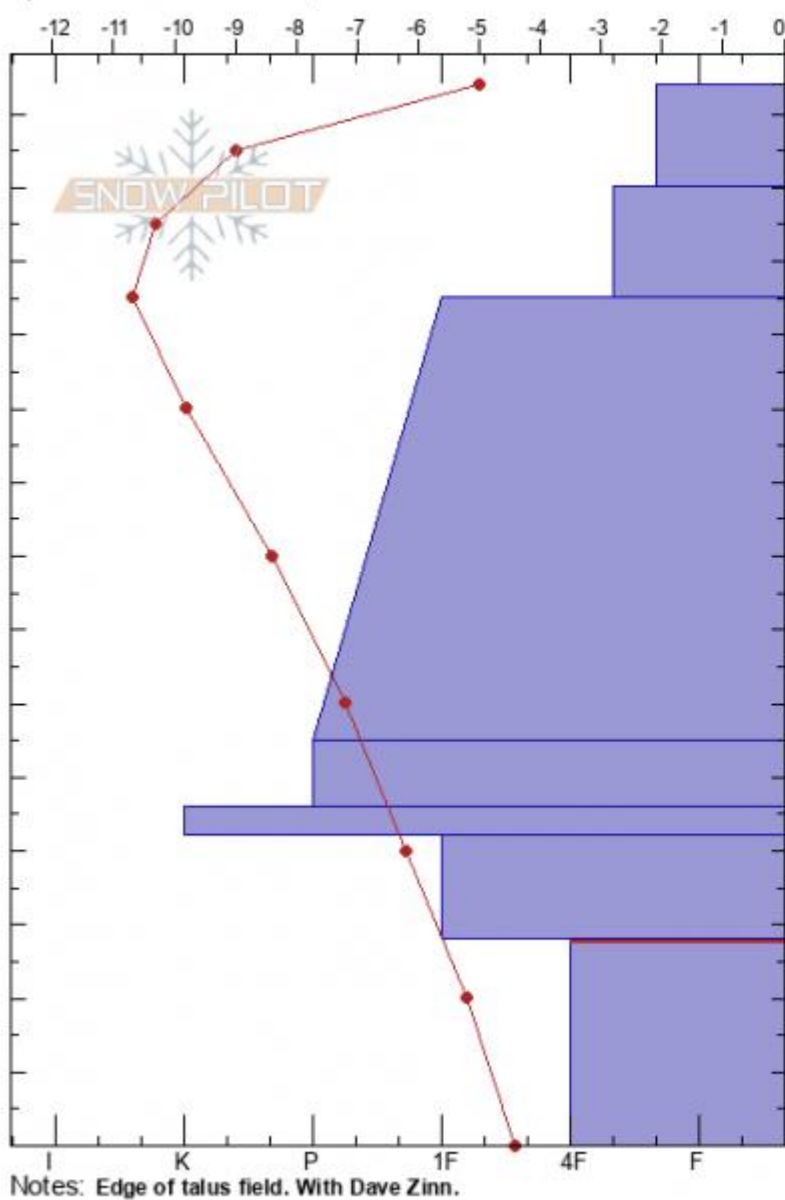

Frazier Basin
Bridger Range
MT
 Elevation: **8288 ft**
 Aspect: **N**
 Specifics: **Ski tracks on slope**

Zach Keskinen
03/14/2021 - 11:30am
 Co-ord: **45.92263N, -110.97569W**
 Slope Angle: **27°**
 Wind Loading: **no**

Stability: **good**
 Air Temperature: **1°C**
 Sky Cover: **FEW**
 Precipitation: **NO**
 Wind: **E Light Breeze**

HS: **144** Layer Notes:
 PF: **30** 28-0cm: **Problematic layer**

Form	Crystal Size	Moisture	ρ kg/m ³	Stability tests & Layer
+		D		
/ (X)				← ECTN13 @115cm
•	0.5-1			
B	1			
■				
□	1-3			← ECTP25 @28cm
^ (A)	3-6 (10)			