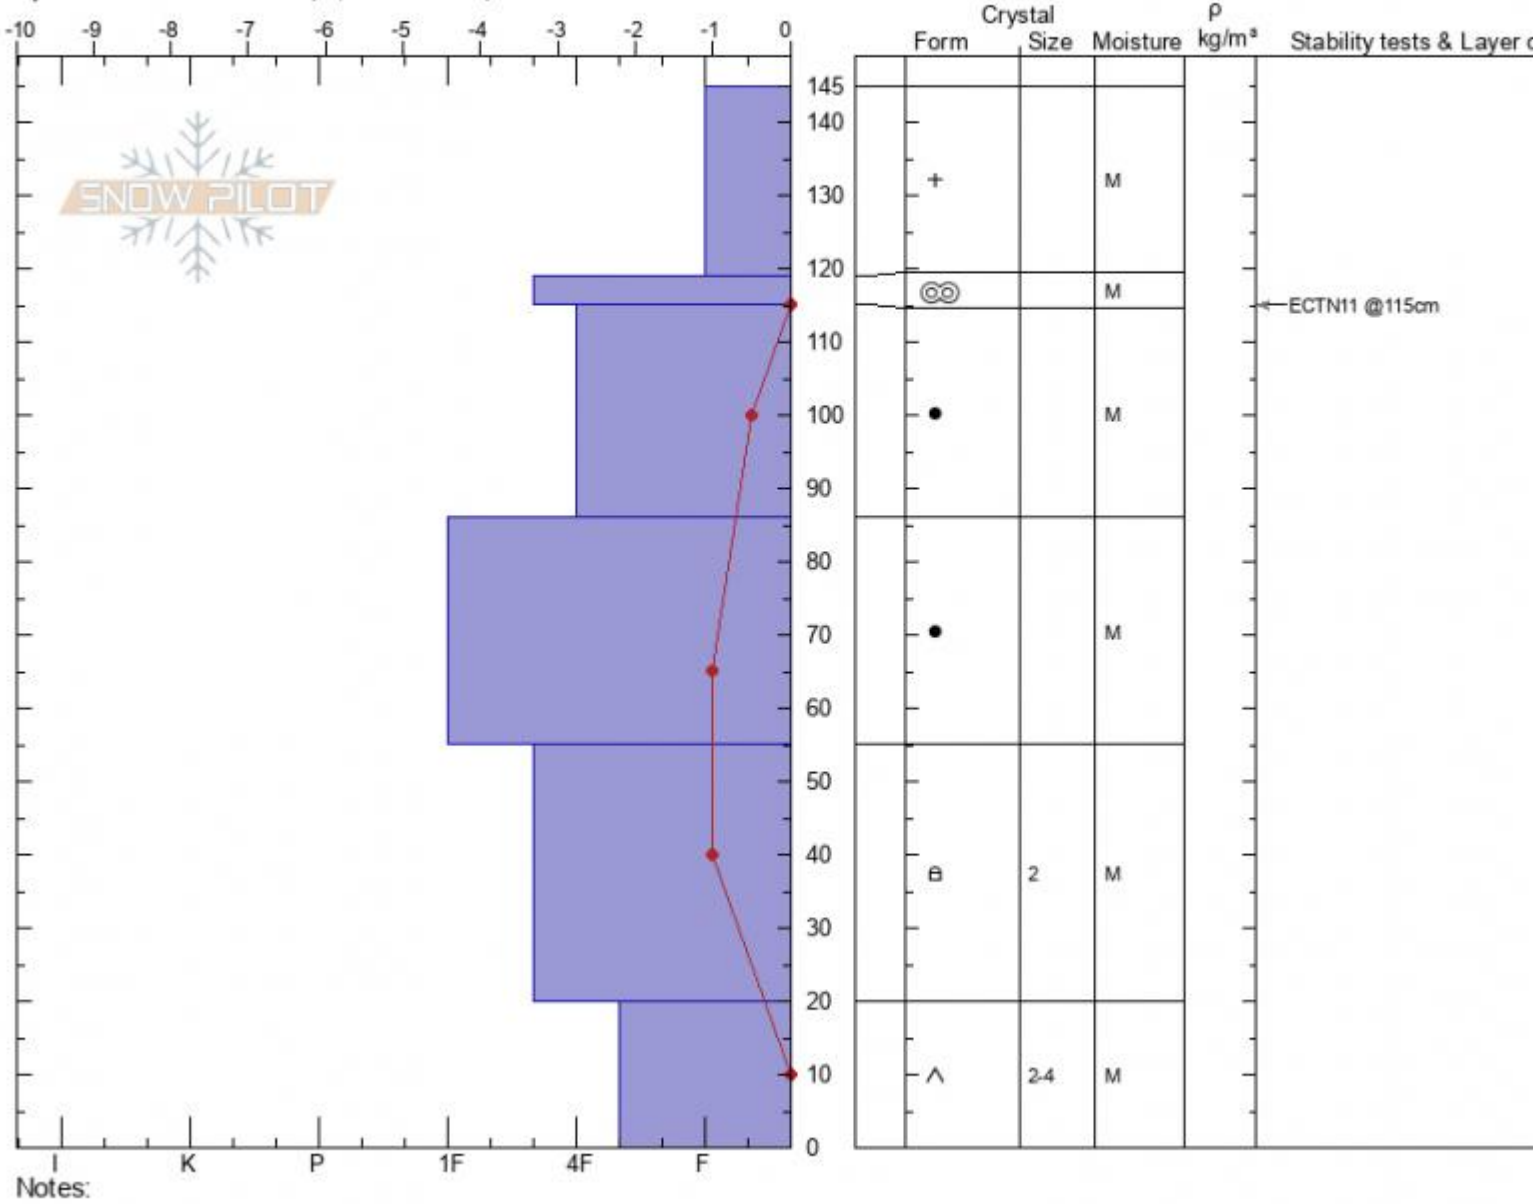

**Bacon Rind**  
**Madison Range-S**  
**MT**  
 Elevation: **8800 ft**  
 Aspect: **85°**  
 Specifics: **Ski tracks on slope; We skied slope**

**Ian Hoyer**  
**03/20/2021 - 12:00pm**  
 Co-ord: **44.96000N, -111.09923W**  
 Slope Angle: **27°**  
 Wind Loading: **no**

Stability: **fair**  
 Air Temperature: **2°C**  
 Sky Cover: **OVC**  
 Precipitation: **S-1**  
 Wind: **Calm**

HS: **145** Layer Notes:  
 20-0cm: **Problematic layer**

Advisory Region  
 Southern Madison  
 Longitude  
 -111.10W  
 Latitude  
 44.96N  
 Southern Madison, 2021-03-20