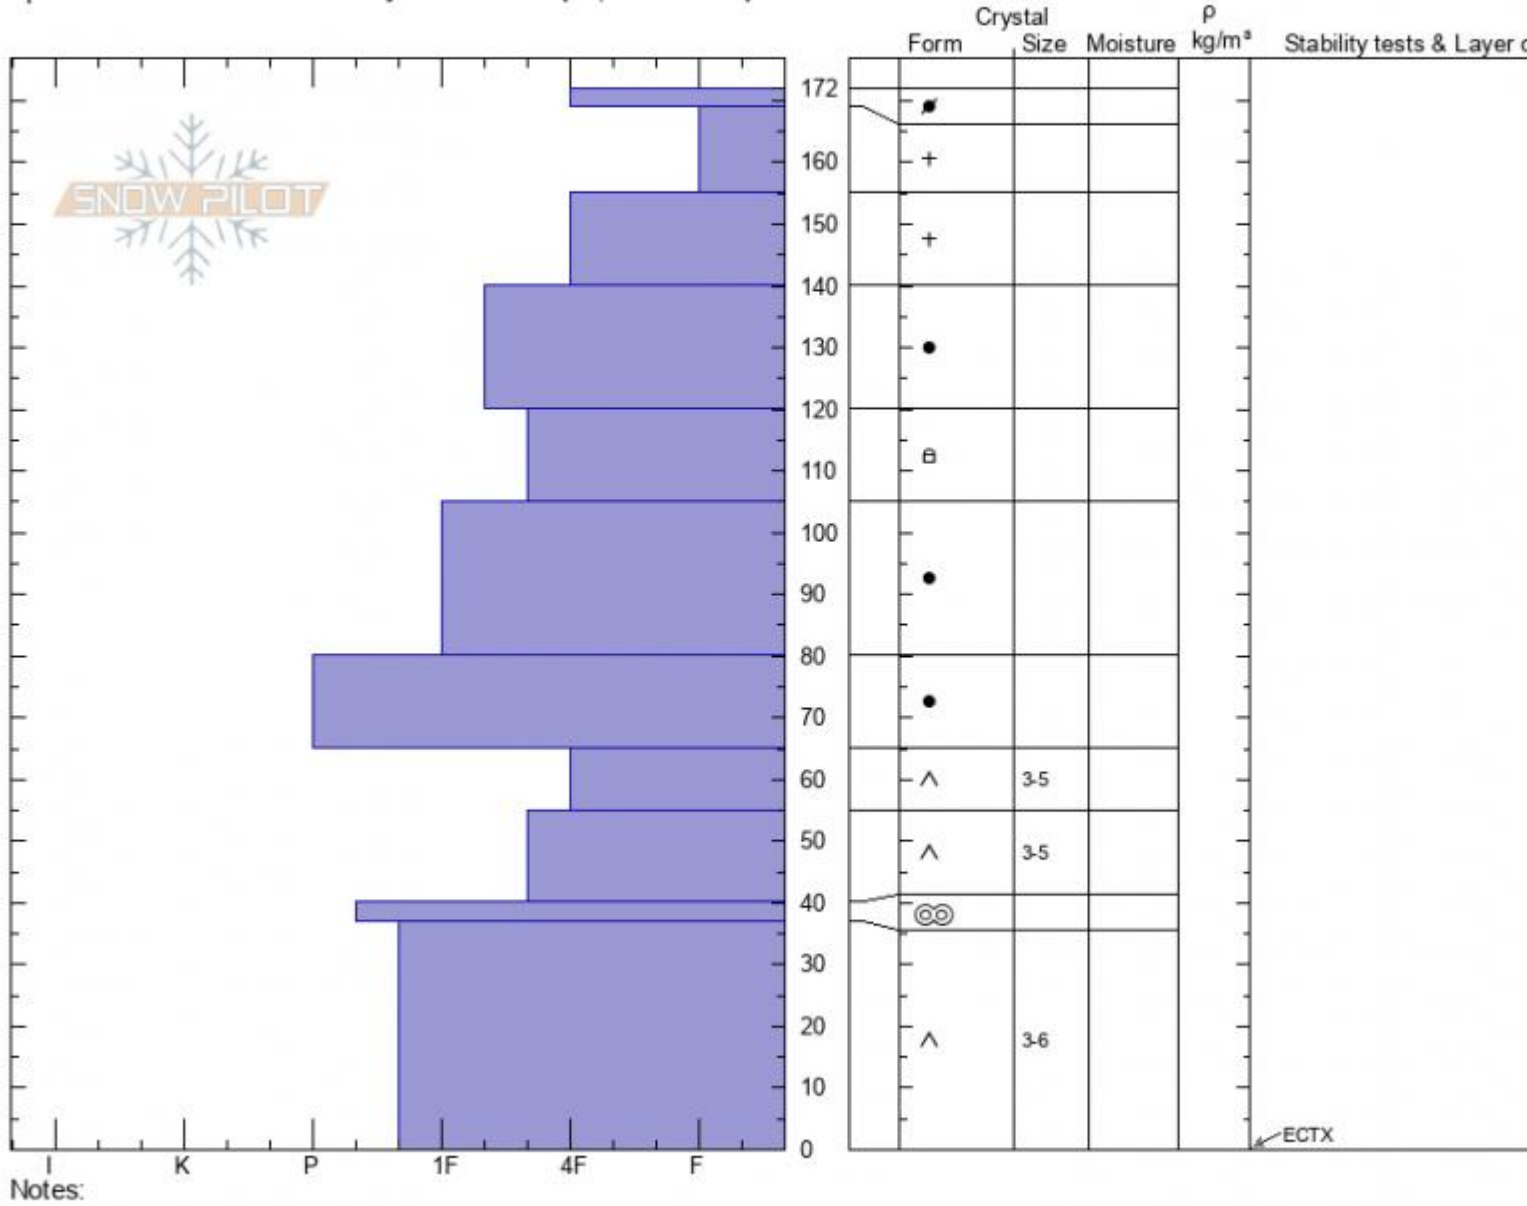

Frazier Basin
Bridger Range
MT
 Elevation: **8350 ft**
 Aspect: **355°**
 Specifics: Recent avalanche activity on different slopes; We skied slope

Alex Marienthal
03/26/2021 - 12:30pm
 Co-ord: **45.92248N, -110.97278W**
 Slope Angle: **28°**
 Wind Loading: **previous**

Stability: **fair**
 Air Temperature: **-5°C**
 Sky Cover: **OVC**
 Precipitation: **S-1**
 Wind: **N Moderate**

HS: **172** Layer Notes:
 65-55cm: **Problematic layer**

Advisory Region
 Bridger Range
 Longitude
 -110.98W
 Latitude
 45.92N
 Bridger Range, 2021-03-26