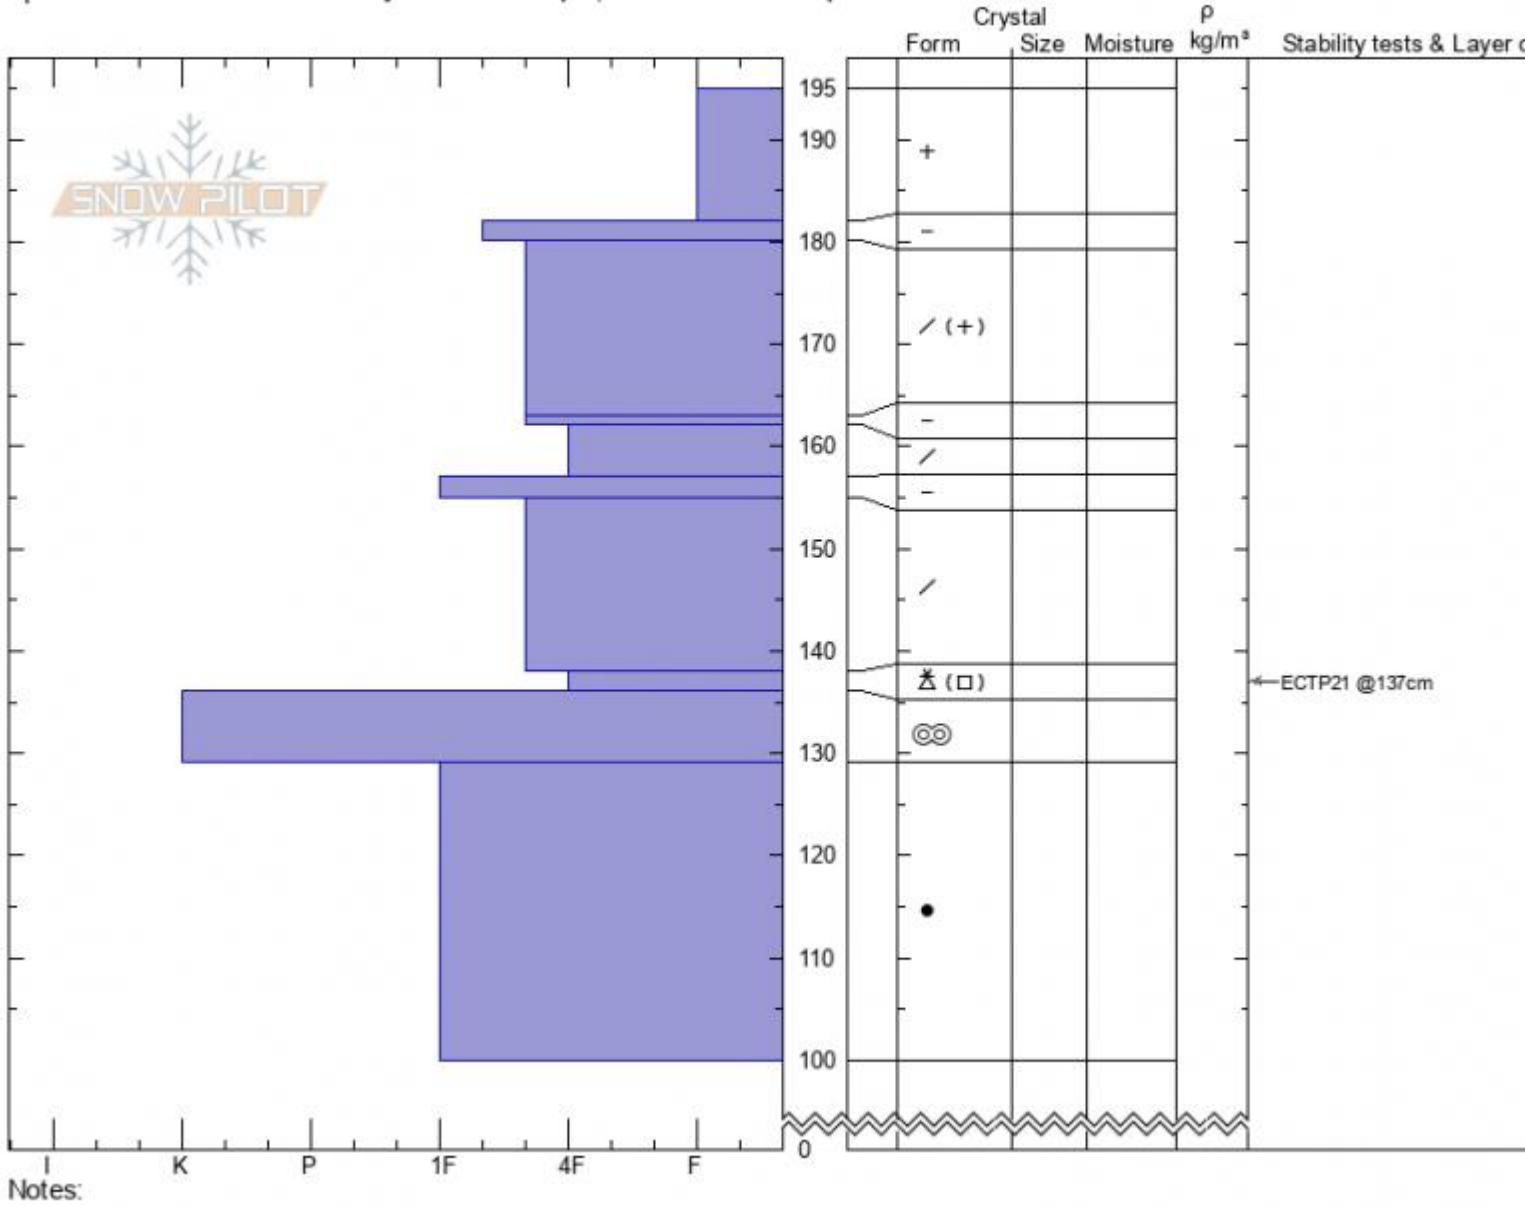

**Buck Ridge/Bear Crk**  
**Madison Range-N**  
**MT**  
 Elevation: **9519 ft**  
 Aspect: **100°**  
 Specifics: Recent avalanche activity on different slopes; We snowmobiled slope

**Alex Marienthal**  
**03/27/2021 - 12:30pm**  
 Co-ord: **45.18476N, -111.46766W**  
 Slope Angle: **30°**  
 Wind Loading:

Stability: **fair**  
 Air Temperature:  
 Sky Cover: **OVC**  
 Precipitation: **S-1**  
 Wind: **Calm**

HS: **195** Layer Notes:  
 138-136cm: **Problematic layer**

Advisory Region  
 Northern Madison  
 Longitude  
 -111.38W  
 Latitude  
 45.17N  
 Northern Madison, 2021-03-28