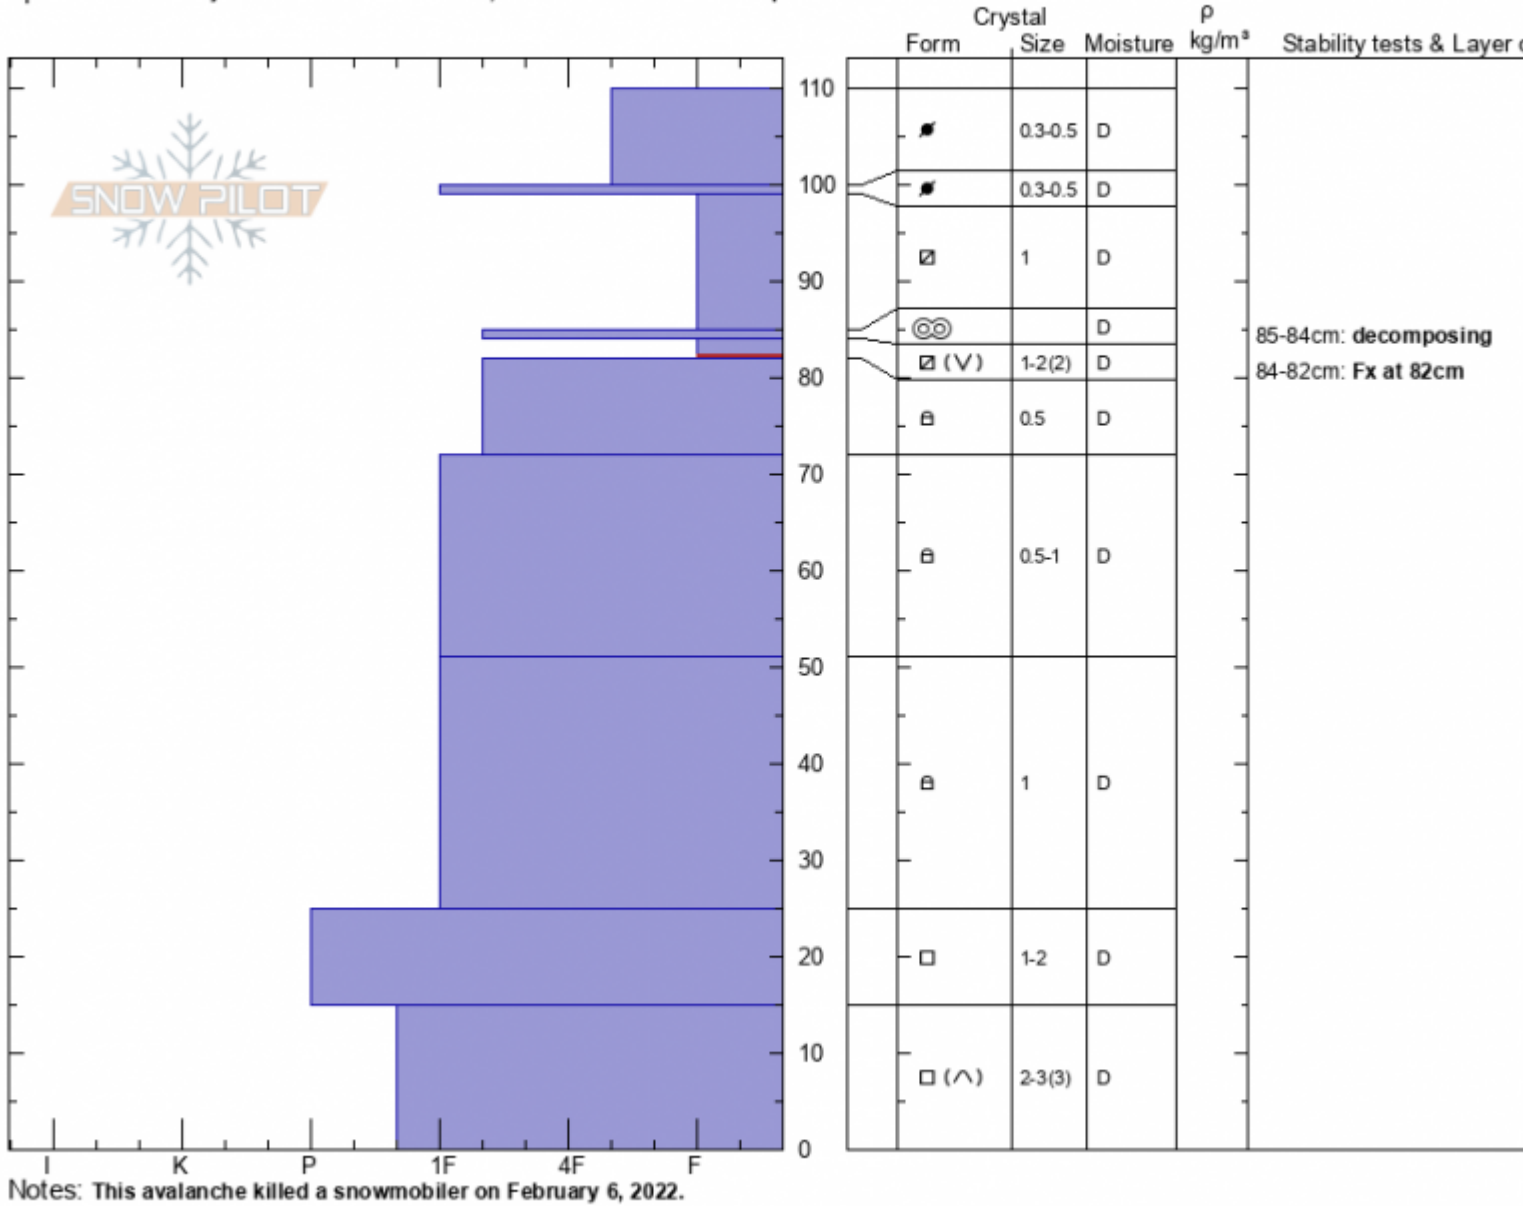

**Ski Hill Fatality**  
**Henry Mtns**  
**MT**  
 Elevation: **8125 ft**  
 Aspect: **90°**  
 Specifics: Pit is adjacent to avalanche: crown; Snowmobile tracks on slope

**Doug Chabot-Admin**  
**02/07/2022 - 10:30am**  
 Co-ord: **44.70577N, -111.29895W**  
 Slope Angle: **36°**  
 Wind Loading: **previous**

Stability:  
 Air Temperature: **-7°C**  
 Sky Cover: **CLR**  
 Precipitation: **NO**  
 Wind: **Calm**

**HS:110** Layer Notes:  
 85-84cm: **decomposing**  
 84-82cm: **Fx at 82cm**  
 84-82cm: **Problematic layer**

Advisory Region  
 Island Park  
 Longitude  
 -111.29W  
 Latitude  
 44.70N  
**Avalanche Details:** [Fatal Avalanche Ski Hill](#)  
 Island Park, 2022-02-09