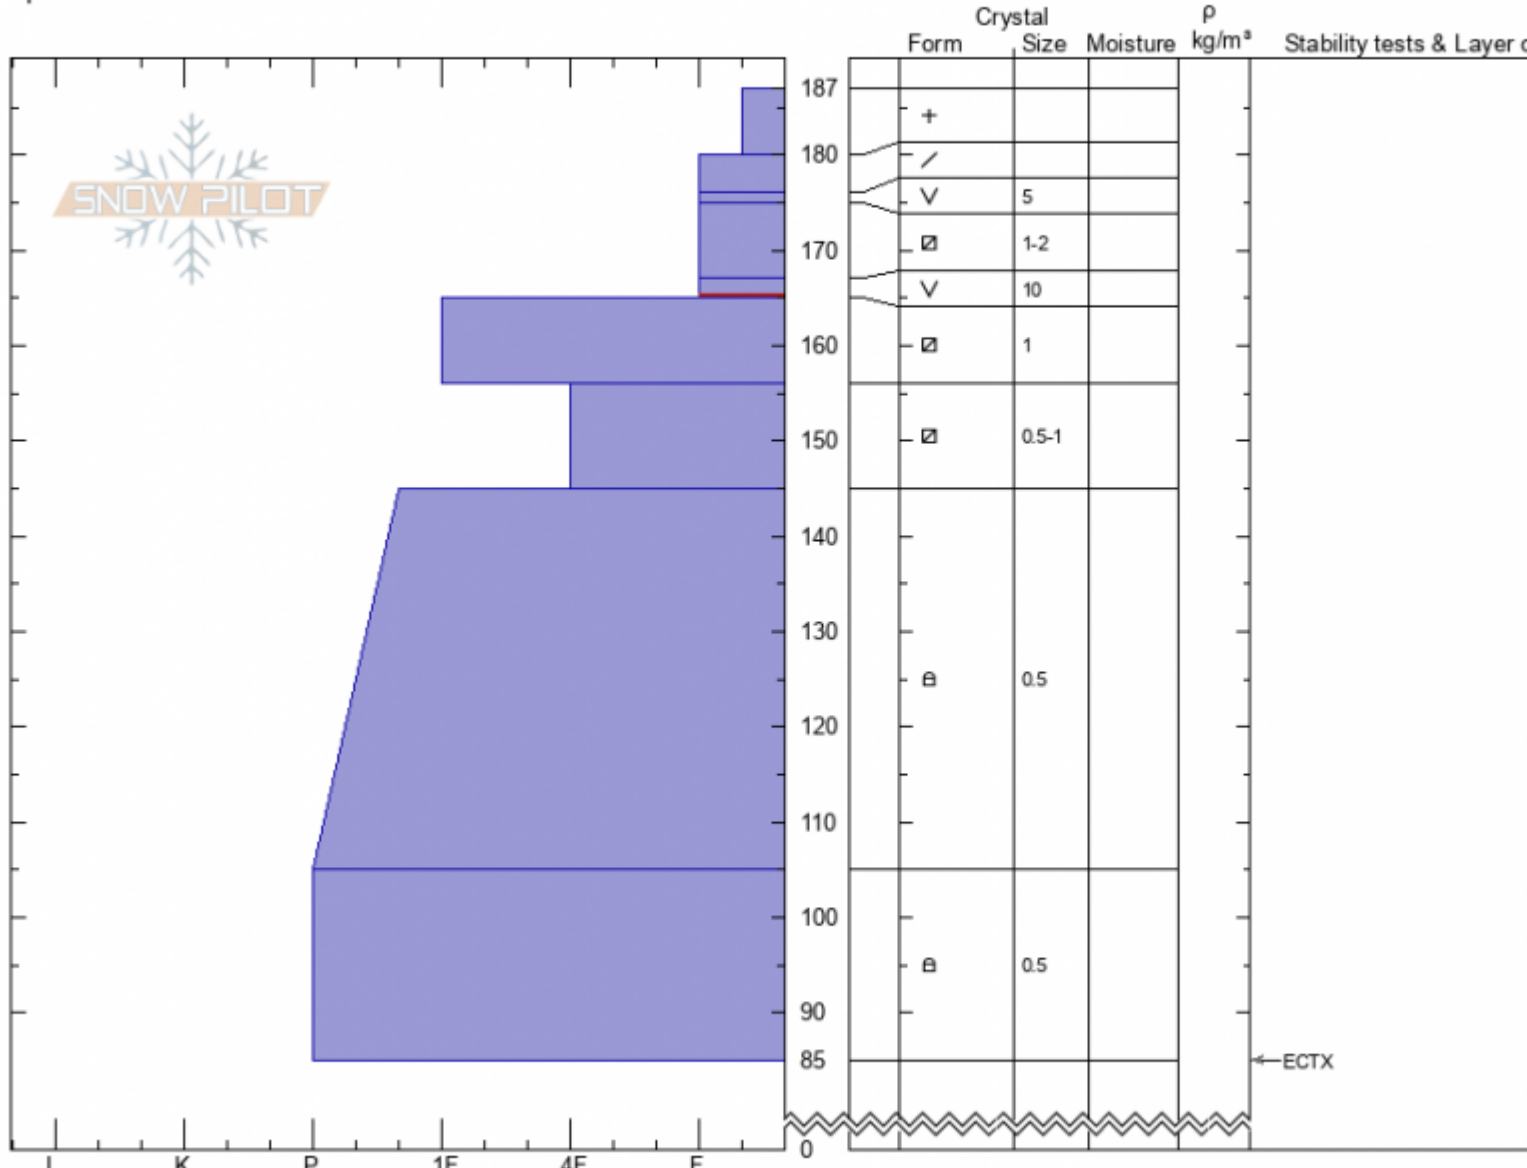

Tin Cup Pass
Centennial Range
MT
 Elevation: **7969 ft**
 Aspect: **20°**
 Specifics:

Doug Chabot-Admin
02/06/2022 - 12:13pm
 Co-ord: **44.55107N, -111.53093W**
 Slope Angle: **33°**
 Wind Loading: **no**

Stability: **Good**
 Air Temperature: **-8°C**
 Sky Cover: **FEW**
 Precipitation: **NO**
 Wind: **Calm**

HS:**187** Layer Notes:
 167-165cm: **Problematic layer**

Notes: This is a good pit location for future digging. SH is very obvious in pit.

Advisory Region
 Island Park
 Longitude
 -111.53W
 Latitude
 44.55N
 Island Park, 2022-02-09