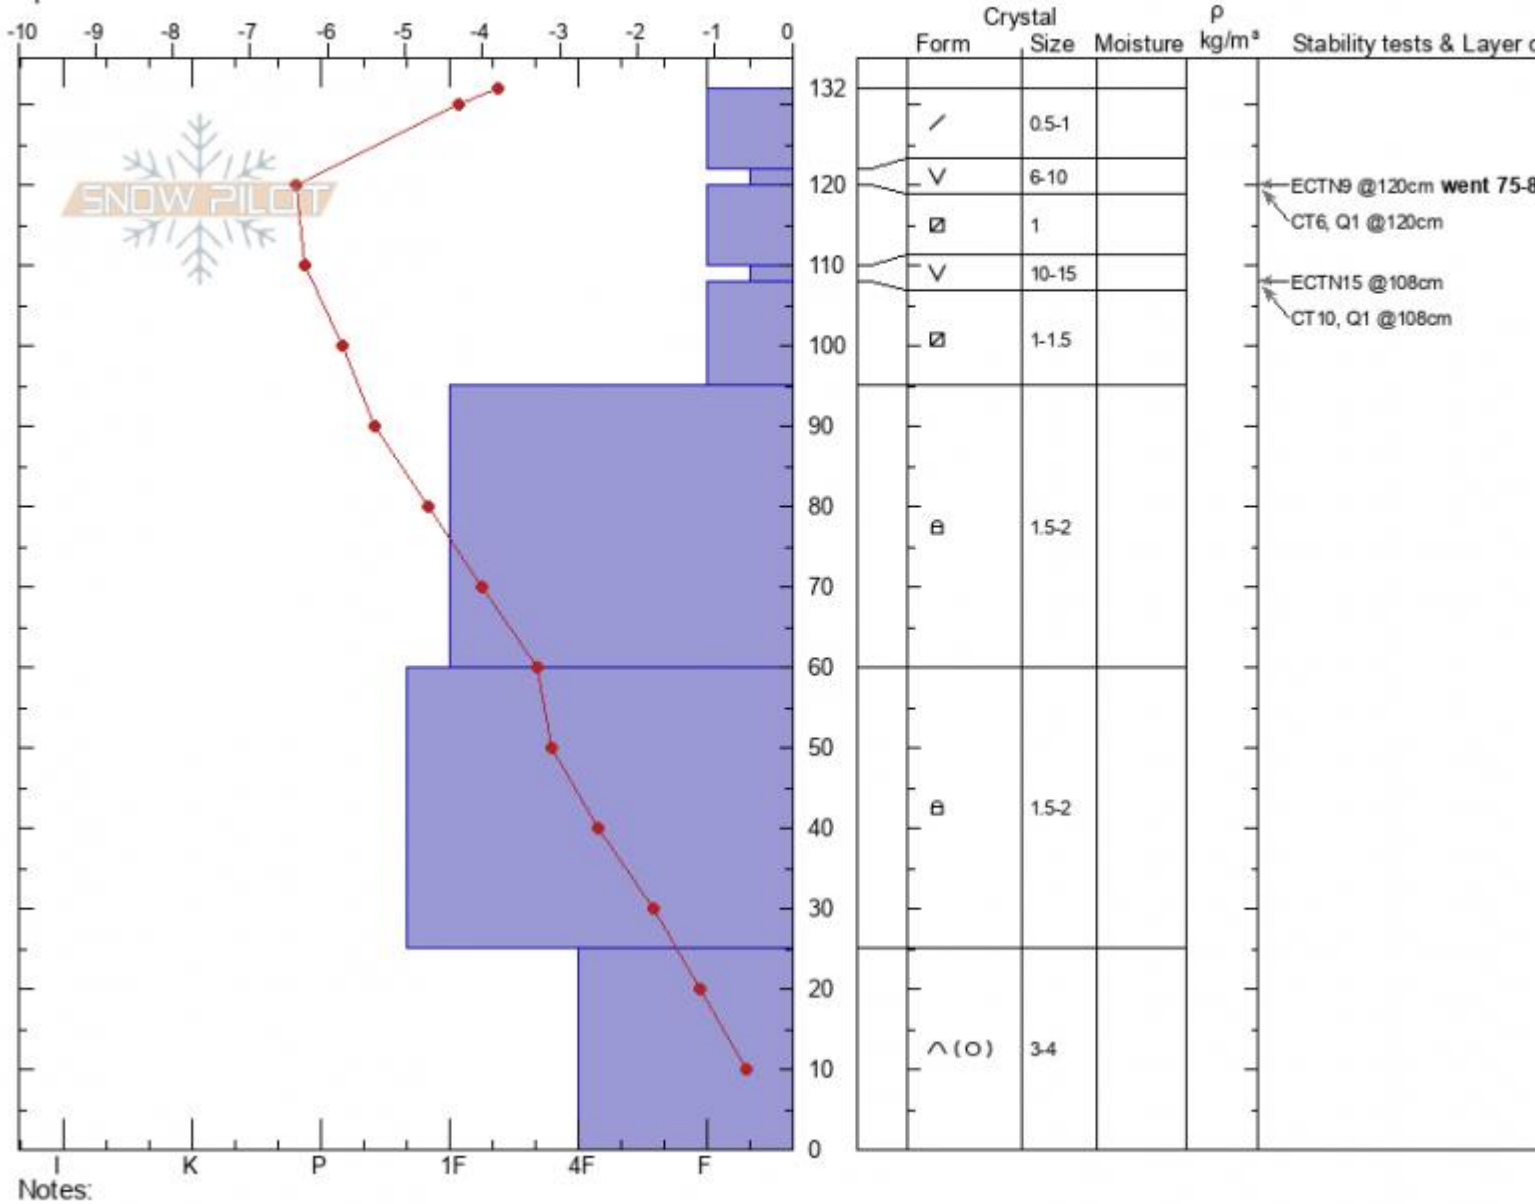

Bacon Rind
Madison Range-S
MT
 Elevation: **8730 ft**
 Aspect: **60°**
 Specifics:

Erika Birkeland
02/09/2022 - 11:30am
 Co-ord: **44.96889N, -111.09566W**
 Slope Angle: **21°**
 Wind Loading: **no**

Stability:
 Air Temperature: **-6.1°C**
 Sky Cover: **OVC**
 Precipitation: **S-1**
 Wind: **Calm**

Layer Notes:

Advisory Region
 Southern Madison
 Longitude
 -111.10W
 Latitude
 44.96N
 Southern Madison, 2022-02-10