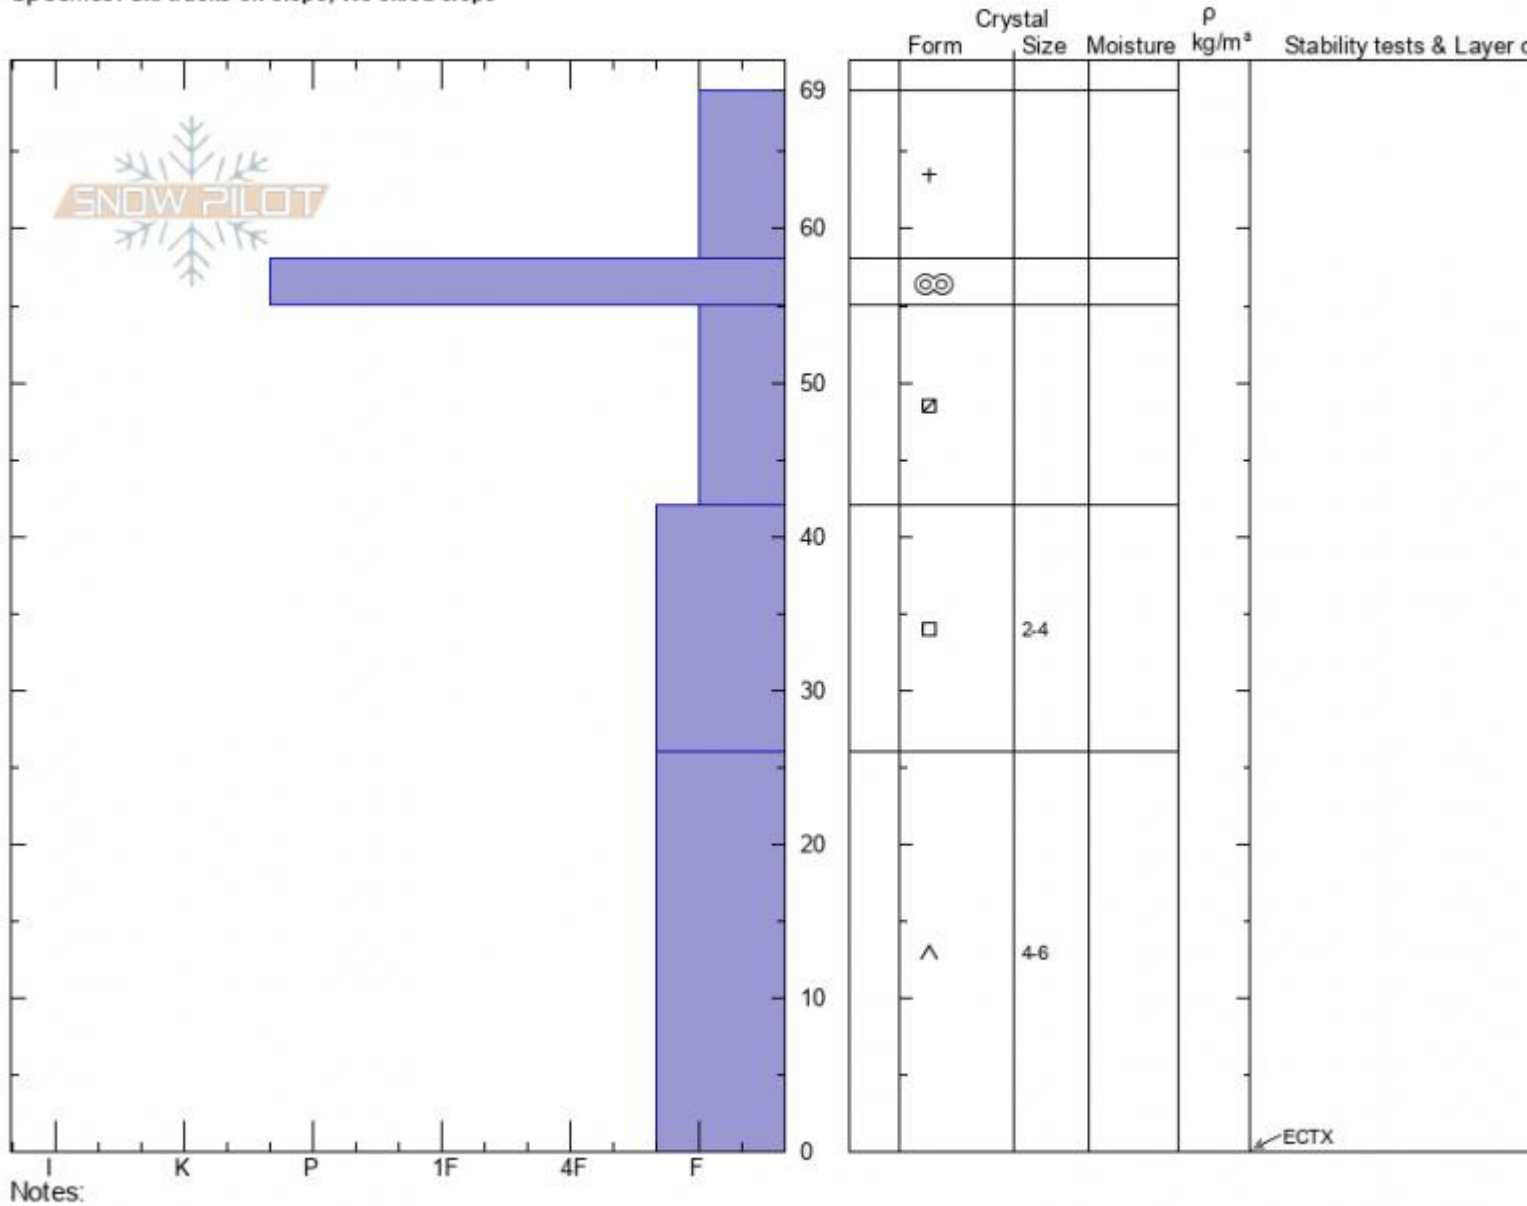

Beehive Basin
Madison Range-N
MT
 Elevation: **9000 ft**
 Aspect: **250°**
 Specifics: **Ski tracks on slope; We skied slope**

Ian Hoyer
02/15/2022 - 11:00am
 Co-ord: **45.32089N, -111.38101W**
 Slope Angle: **23°**
 Wind Loading: **no**

Stability: **Good**
 Air Temperature:
 Sky Cover: **OVC**
 Precipitation: **S-1**
 Wind: **W Light Breeze**

HS: **69** Layer Notes:
 PF: **65** 55-42cm: **Problematic layer**
 PS: **15**

Advisory Region
 Northern Madison
 Longitude
 -111.39W
 Latitude
 45.34N
 Northern Madison, 2022-02-15