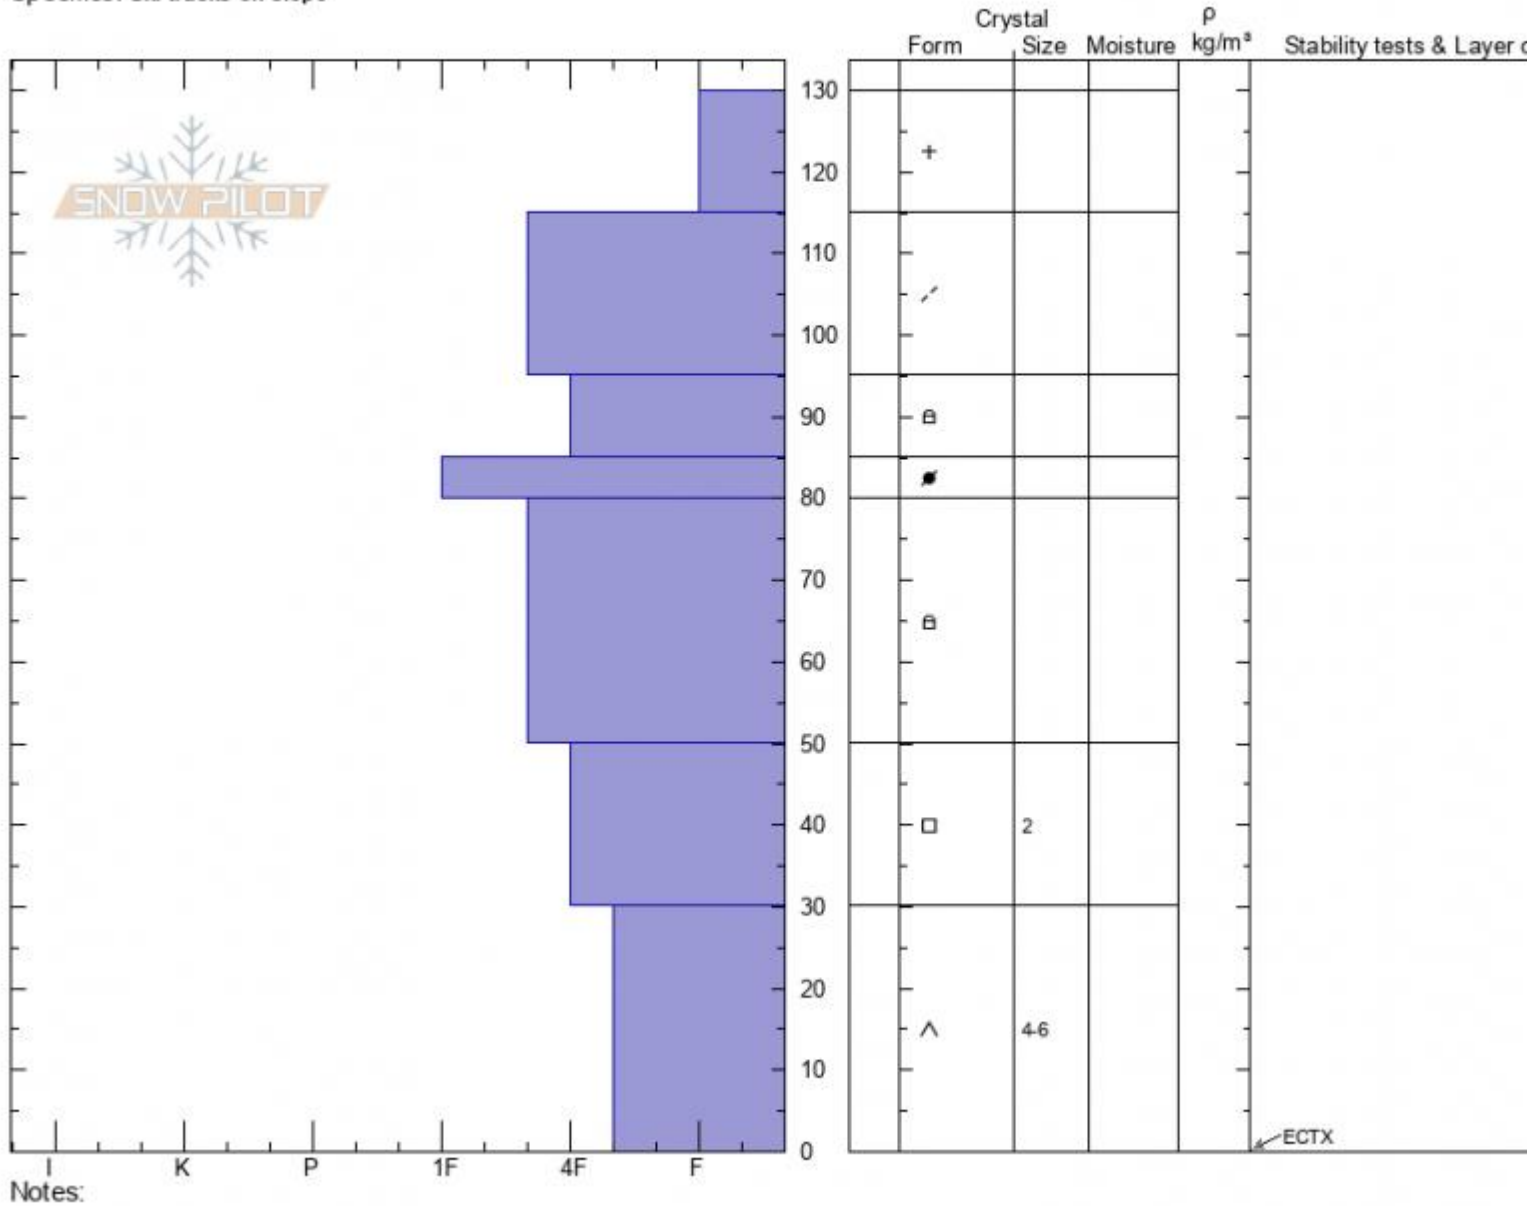

Middle Basin
Madison Range-N
MT
 Elevation: **9200 ft**
 Aspect: **90°**
 Specifics: **Ski tracks on slope**

Ian Hoyer
02/15/2022 - 12:00pm
 Co-ord: **45.32502N, -111.38191W**
 Slope Angle: **33°**
 Wind Loading: **previous**

Stability: **Good**
 Air Temperature:
 Sky Cover: **OVC**
 Precipitation: **S-1**
 Wind: **Calm**

HS:130 Layer Notes:
 95-85cm: **Problematic layer**

Advisory Region
 Northern Madison
 Longitude
 -111.38W
 Latitude
 45.34N
 Northern Madison, 2022-02-15