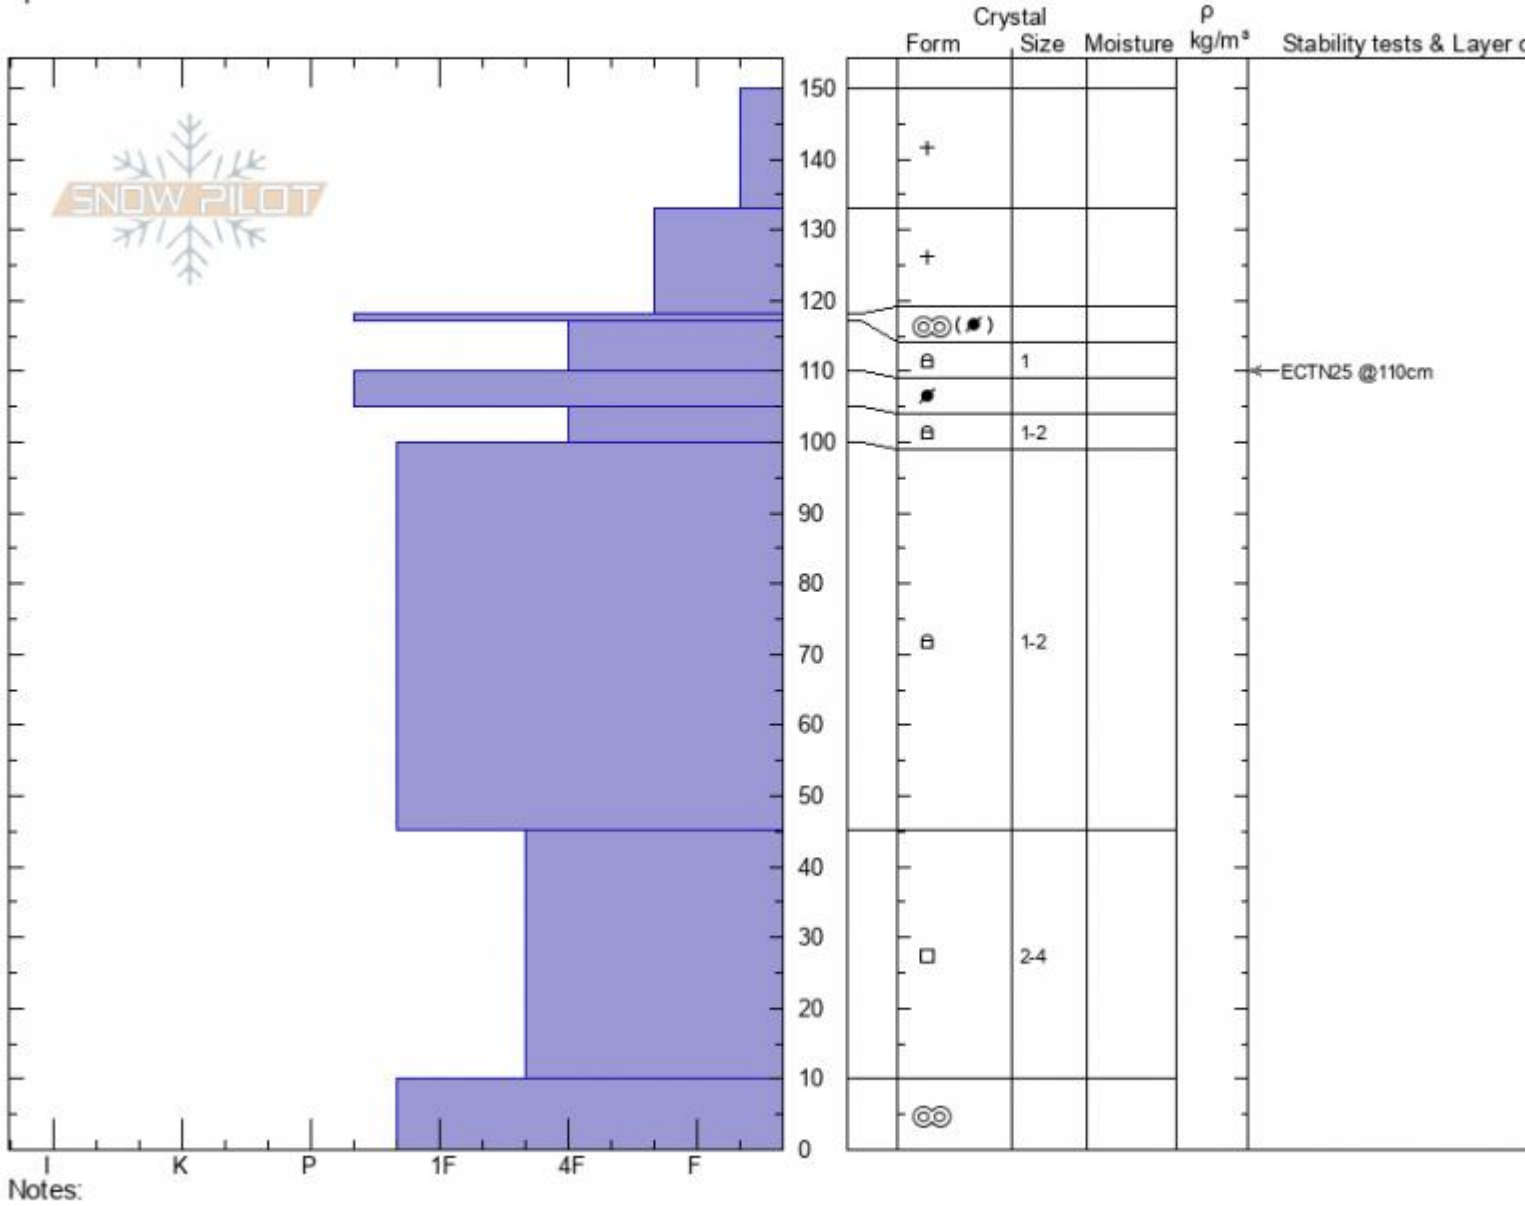

Bradley Meadow North
 Bridger Range
 MT
 Elevation: 7894 ft
 Aspect: 50°
 Specifics:

Alex Marienthal
 02/17/2022 - 10:15am
 Co-ord: 45.83326N, -110.92927W
 Slope Angle: 33°
 Wind Loading: **previous**

Stability:
 Air Temperature: -7.5°C
 Sky Cover: **BKN**
 Precipitation: **NO**
 Wind: **W Moderate**

HS:150
 Layer Notes:
 150-133cm: **Problematic layer**

Advisory Region
 Bridger Range
 Longitude
 -110.93W
 Latitude
 45.83N
 Bridger Range, 2022-02-17