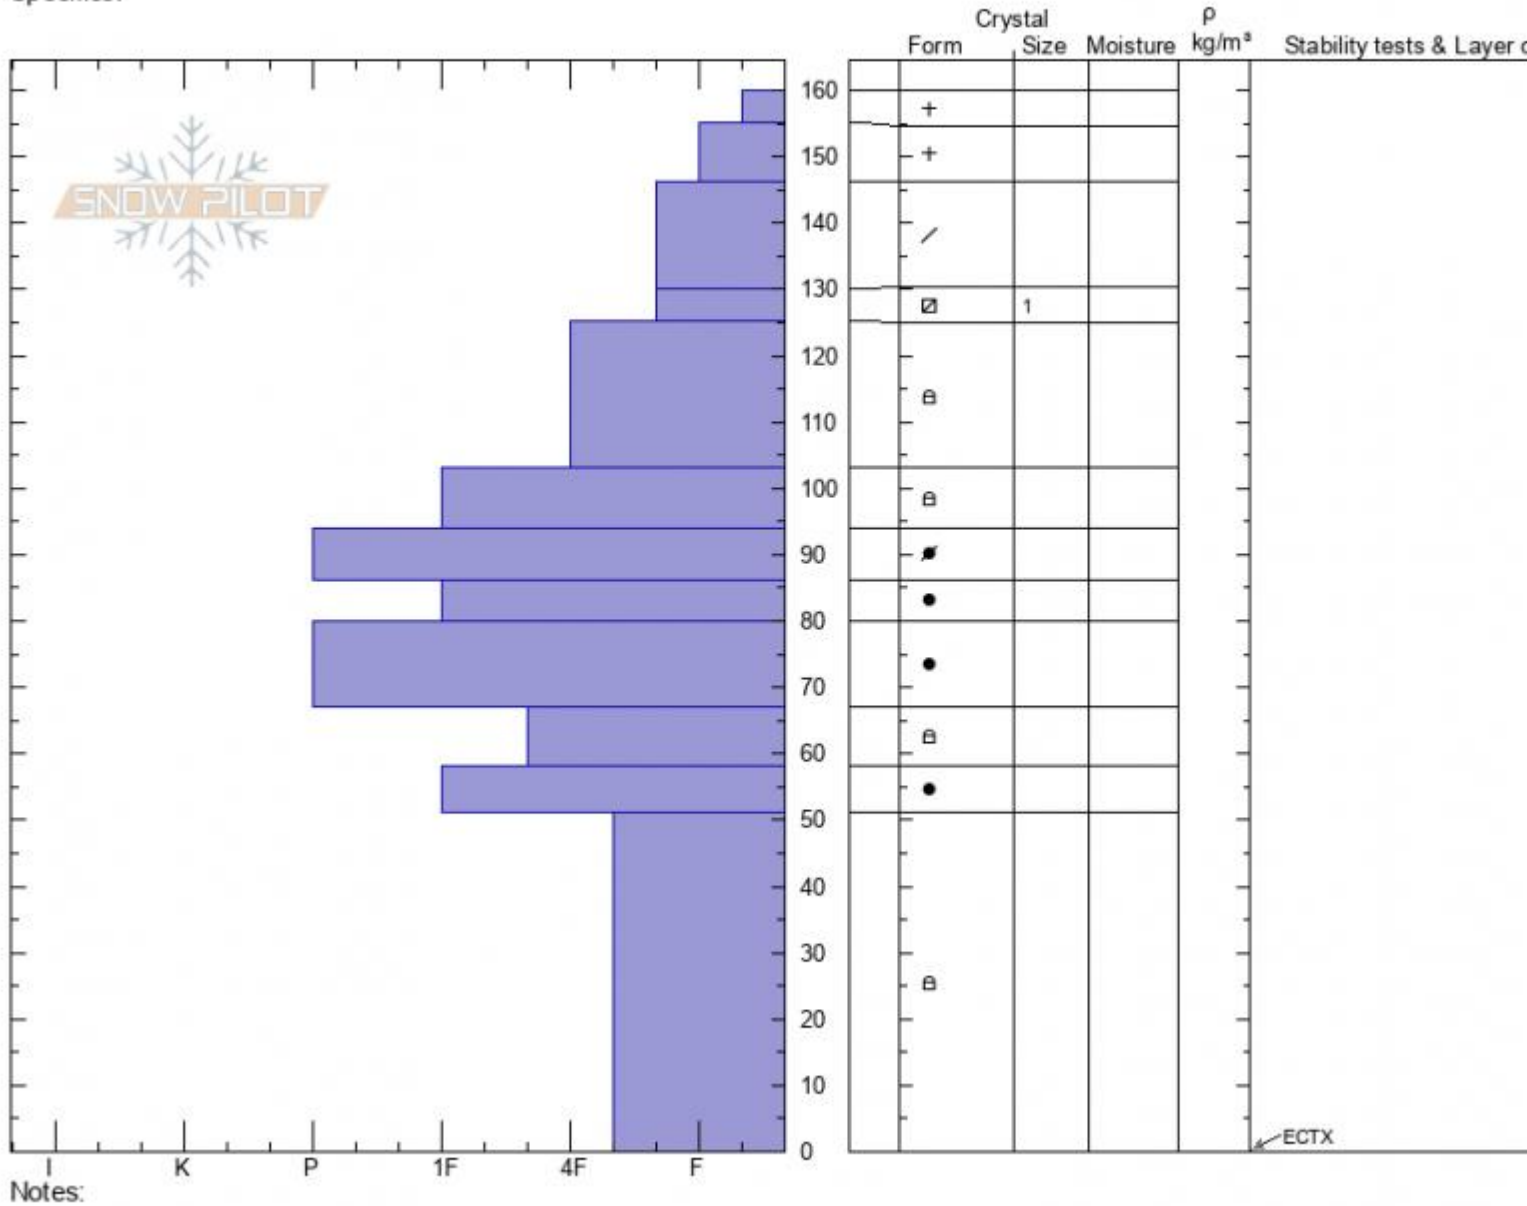

Buck Ridge - Bear Crk
Madison Range-N
MT
 Elevation: **9400 ft**
 Aspect: **45°**
 Specifics:

Ian Hoyer
02/17/2022 - 12:00pm
 Co-ord: **45.18494N, -111.46665W**
 Slope Angle: **32°**
 Wind Loading: **no**

Stability: **Fair**
 Air Temperature:
 Sky Cover: **BKN**
 Precipitation: **NO**
 Wind: **Calm**

HS:160 Layer Notes:
 130-125cm: **Problematic layer**

Advisory Region
 Northern Madison
 Longitude
 -111.38W
 Latitude
 45.17N
 Northern Madison, 2022-02-17