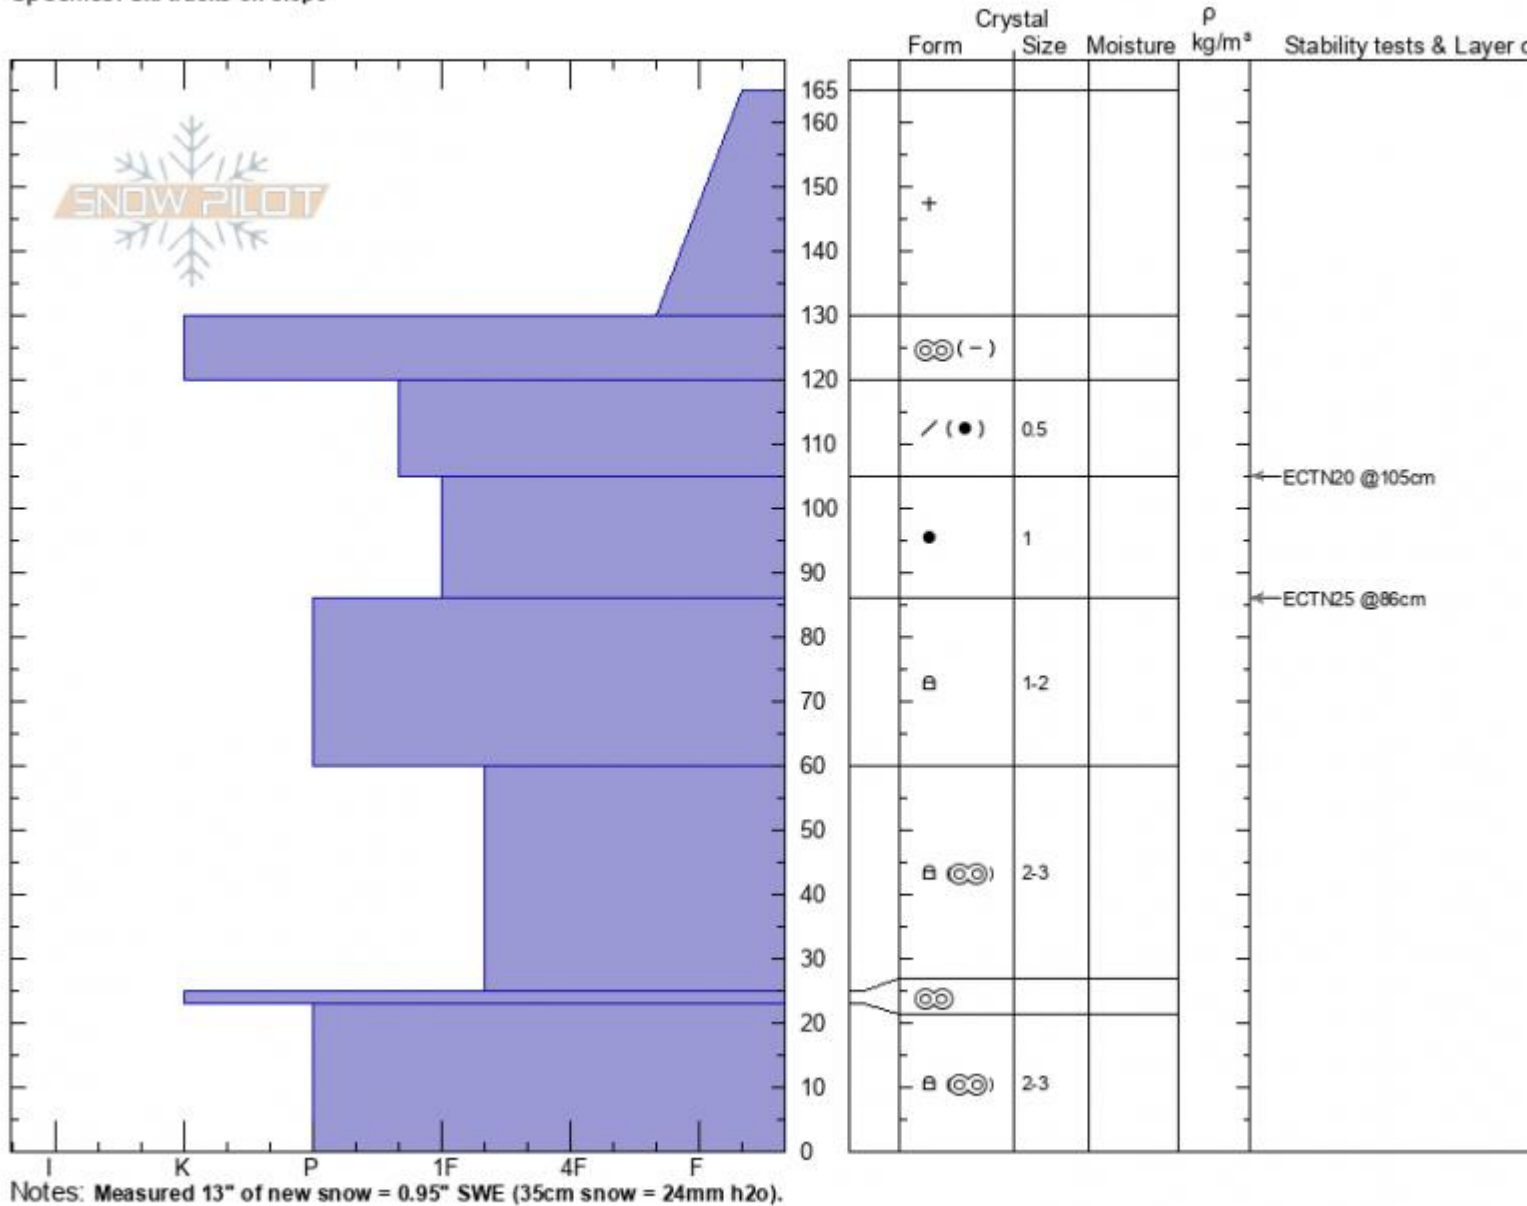

**Divide Shoulder**  
**Gallatin Range-N**  
**MT**  
 Elevation: **9587 ft**  
 Aspect: **165°**  
 Specifics: **Ski tracks on slope**

**Alex Marienthal**  
**02/18/2022 - 12:30pm**  
 Co-ord: **45.40238N, -110.97026W**  
 Slope Angle: **28°**  
 Wind Loading: **no**

Stability: **Good**  
 Air Temperature:  
 Sky Cover: **OVC**  
 Precipitation: **S-1**  
 Wind: **W Light Breeze**

HS:**165**    Layer Notes:  
 165-130cm: **Problematic layer**

Advisory Region  
 Northern Gallatin  
 Longitude  
 -110.98W  
 Latitude  
 45.40N  
 Northern Gallatin, 2022-02-19