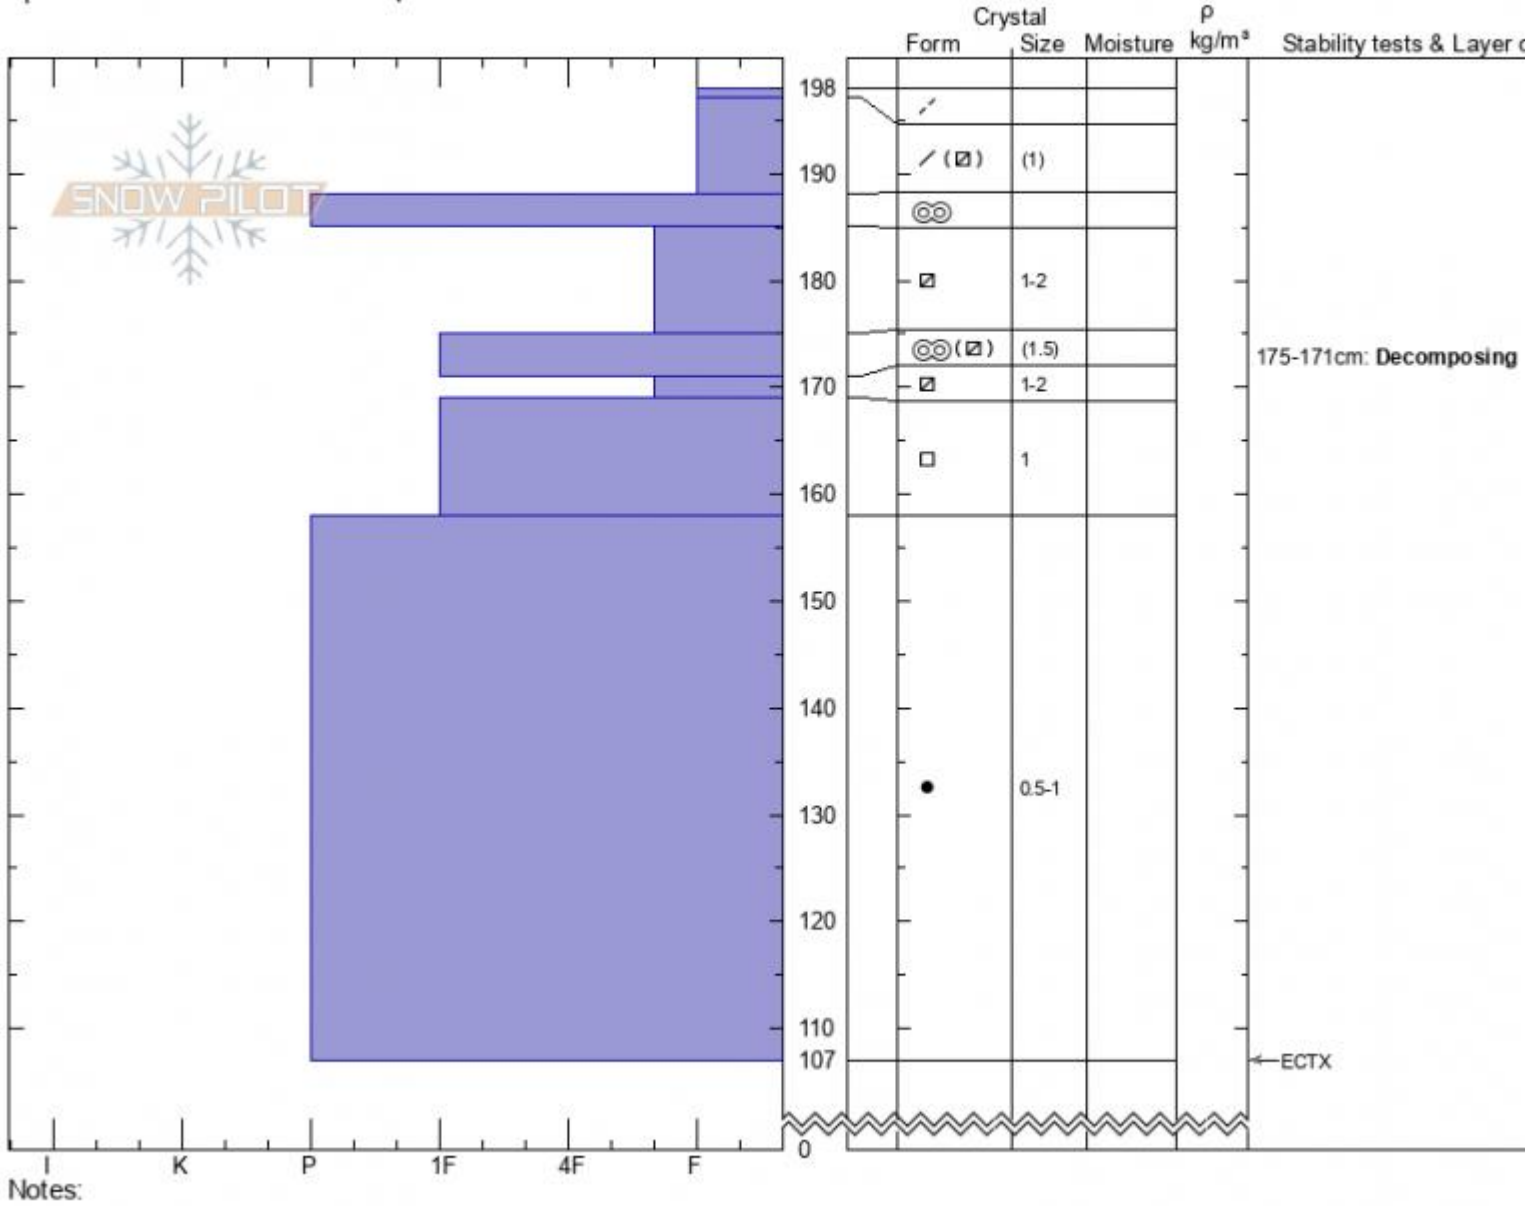

**Sawtelle Road S-Facing** **Dave Zinn**  
**Centennial Range** **02/24/2022 - 11:20am**  
**ID** Co-ord: **44.55495N, -111.44540W**  
 Elevation: **9043 ft** Slope Angle: **15°**  
 Aspect: **200°** Wind Loading: **no**  
 Specifics: **Snowmobile tracks on slope**

Stability: **Very Good**  
 Air Temperature: **-17°C**  
 Sky Cover: **OVC**  
 Precipitation: **NO**  
 Wind: **Calm**

HS: **198** Layer Notes:  
 185-175cm: **Problematic layer**  
 175-171cm: **Decomposing**

Advisory Region  
 Island Park  
 Longitude  
 -111.44W  
 Latitude  
 44.56N  
 Island Park, 2022-02-24