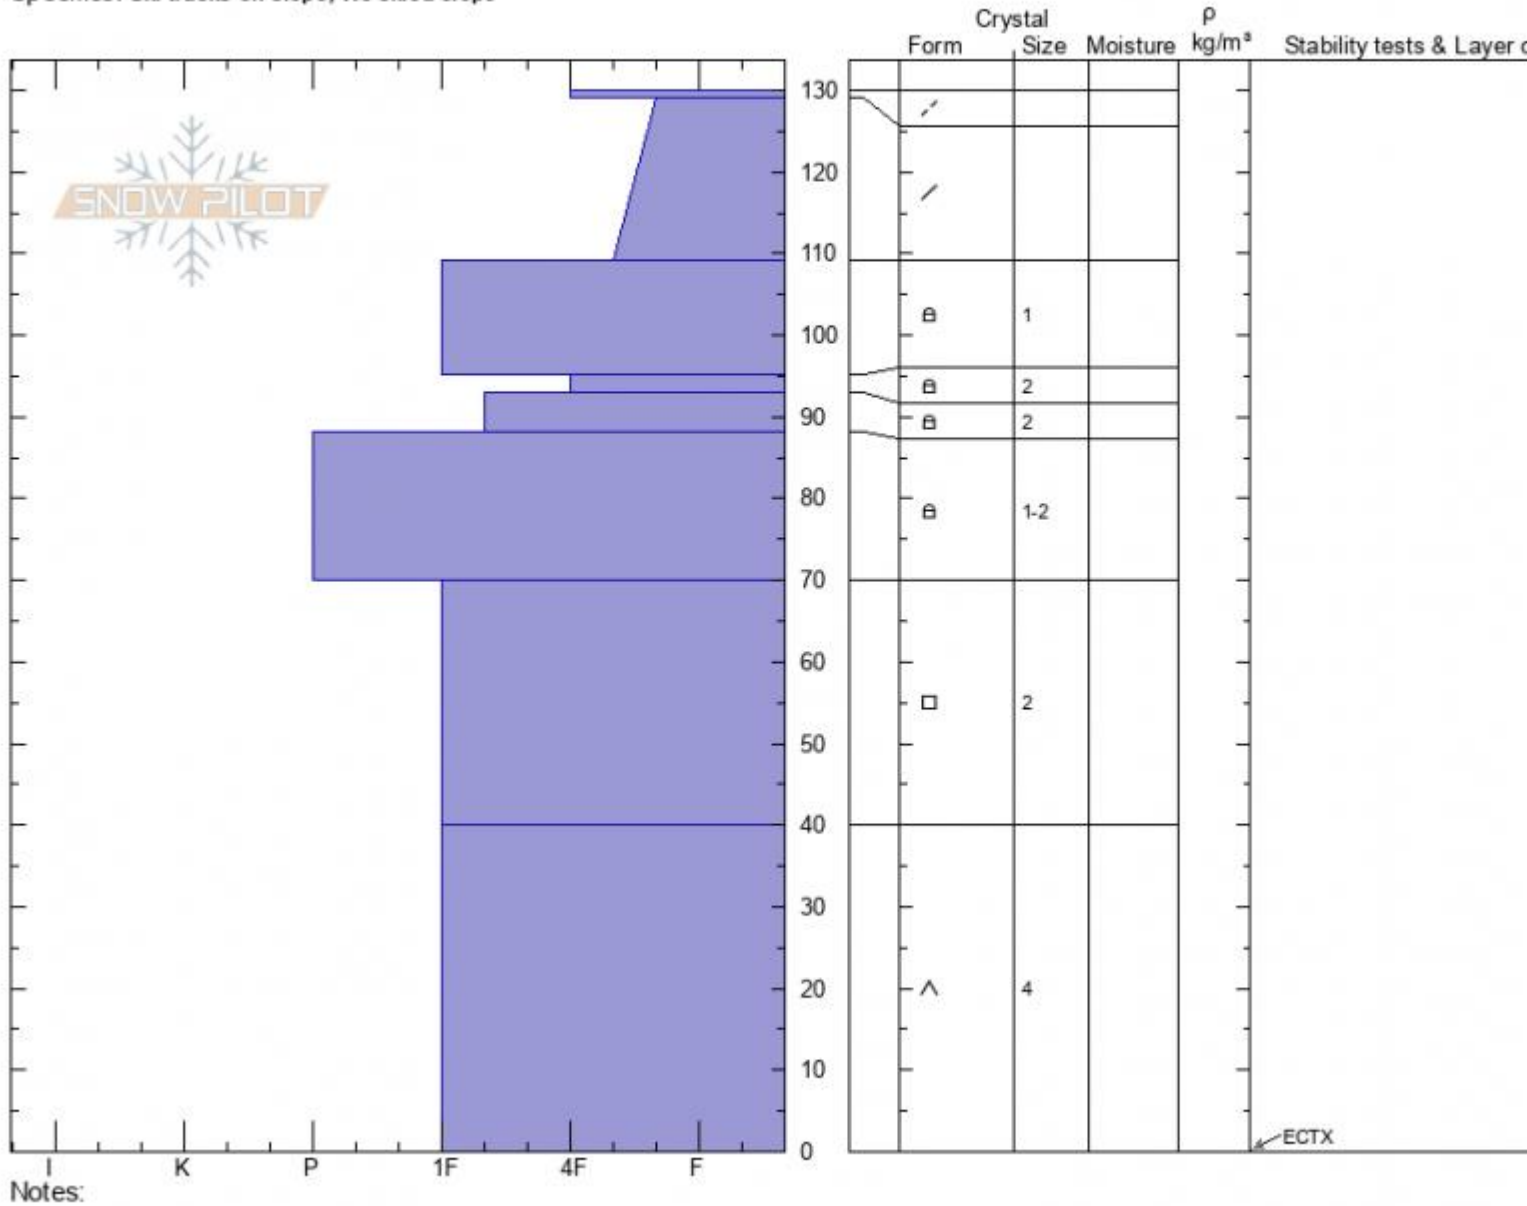

Beehive Meadow NE
Madison Range-N
MT
 Elevation: **8700 ft**
 Aspect: **65°**
 Specifics: **Ski tracks on slope; We skied slope**

Ian Hoyer
03/01/2022 - 11:00am
 Co-ord: **45.32777N, -111.38986W**
 Slope Angle: **13°**
 Wind Loading: **no**

Stability: **Fair**
 Air Temperature:
 Sky Cover: **OVC**
 Precipitation: **NO**
 Wind: **SW Moderate**

HS:**130** Layer Notes:
 95-93cm:**Problematic layer**

Advisory Region
 Northern Madison
 Longitude
 -111.39W
 Latitude
 45.34N
 Northern Madison, 2022-03-01