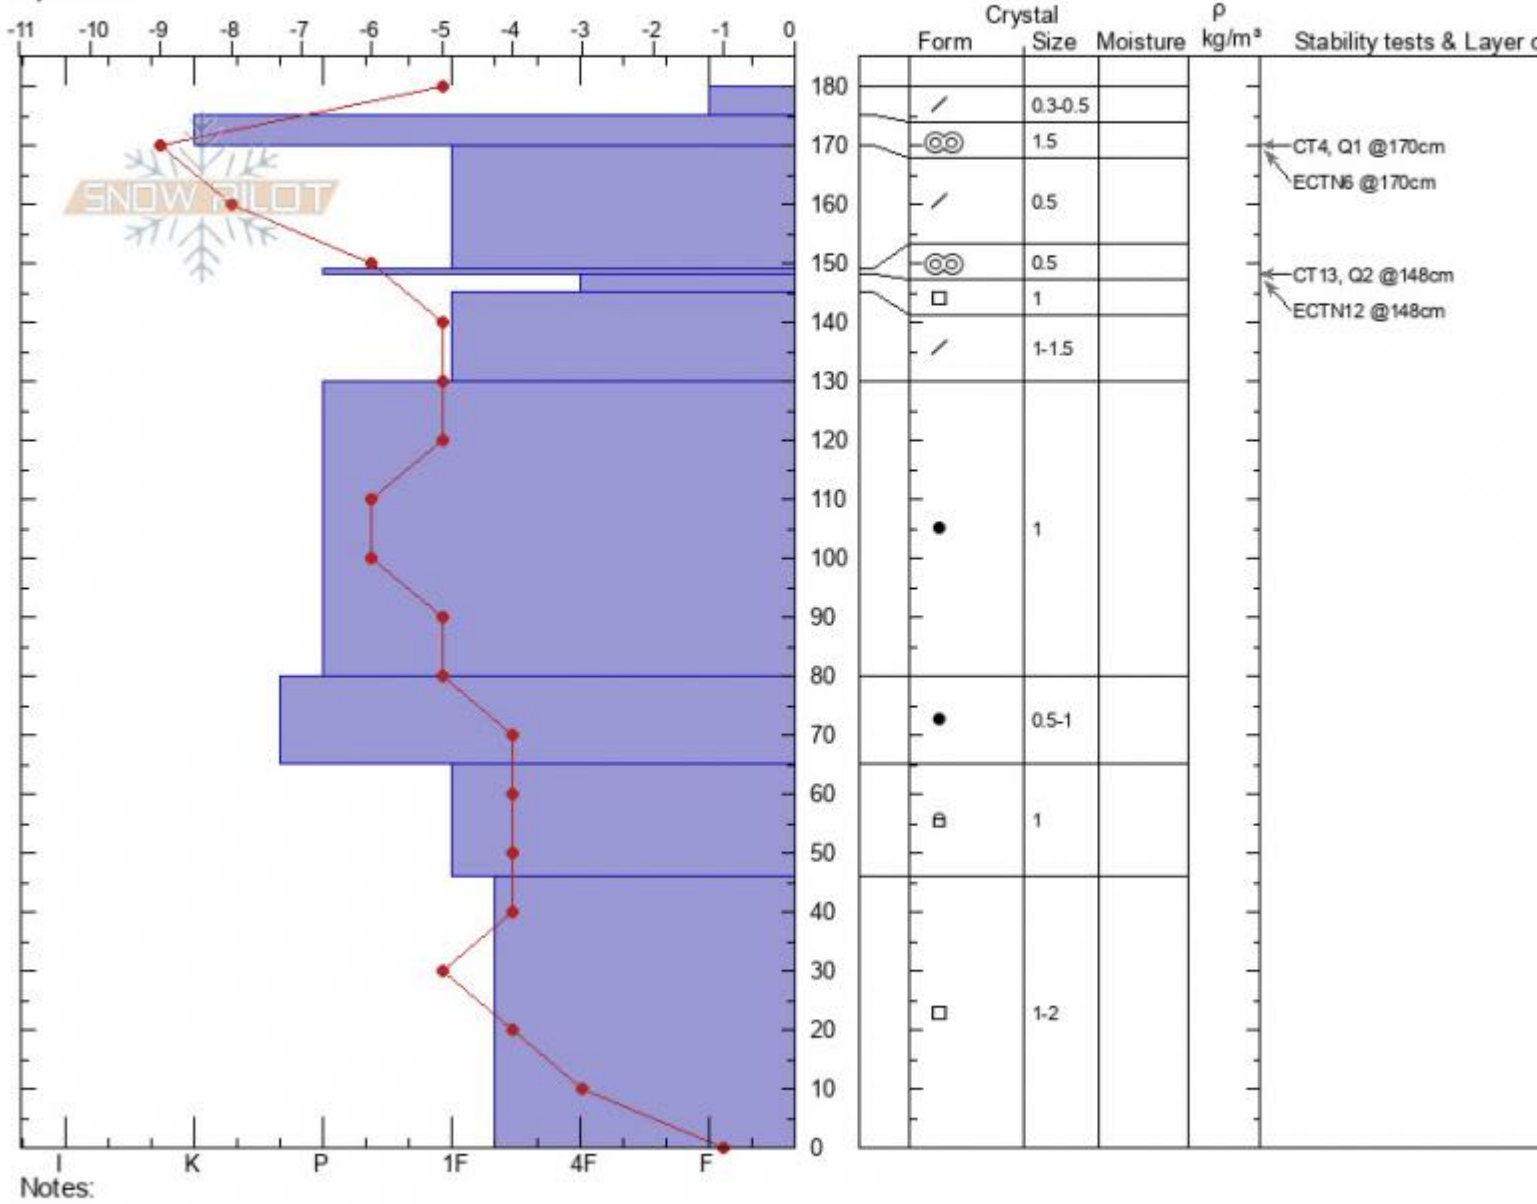

Cooke City Pit
Beartooths
MT
 Elevation: **8591 ft**
 Aspect: **S**
 Specifics:

Michael Murray
03/06/2022 - 11:13am
 Co-ord: **45.03381N, -109.96656W**
 Slope Angle: **22°**
 Wind Loading:

Stability:
 Air Temperature: **-6°C**
 Sky Cover: **BKN**
 Precipitation: **NO**
 Wind: **N Calm**

HS: **180** Layer Notes:
 PF: **15** 148-145cm: **Problematic layer**
 PS: **2**

Advisory Region
 Cooke City
 Longitude
 -109.98W
 Latitude
 45.03N
 Cooke City, 2022-03-06