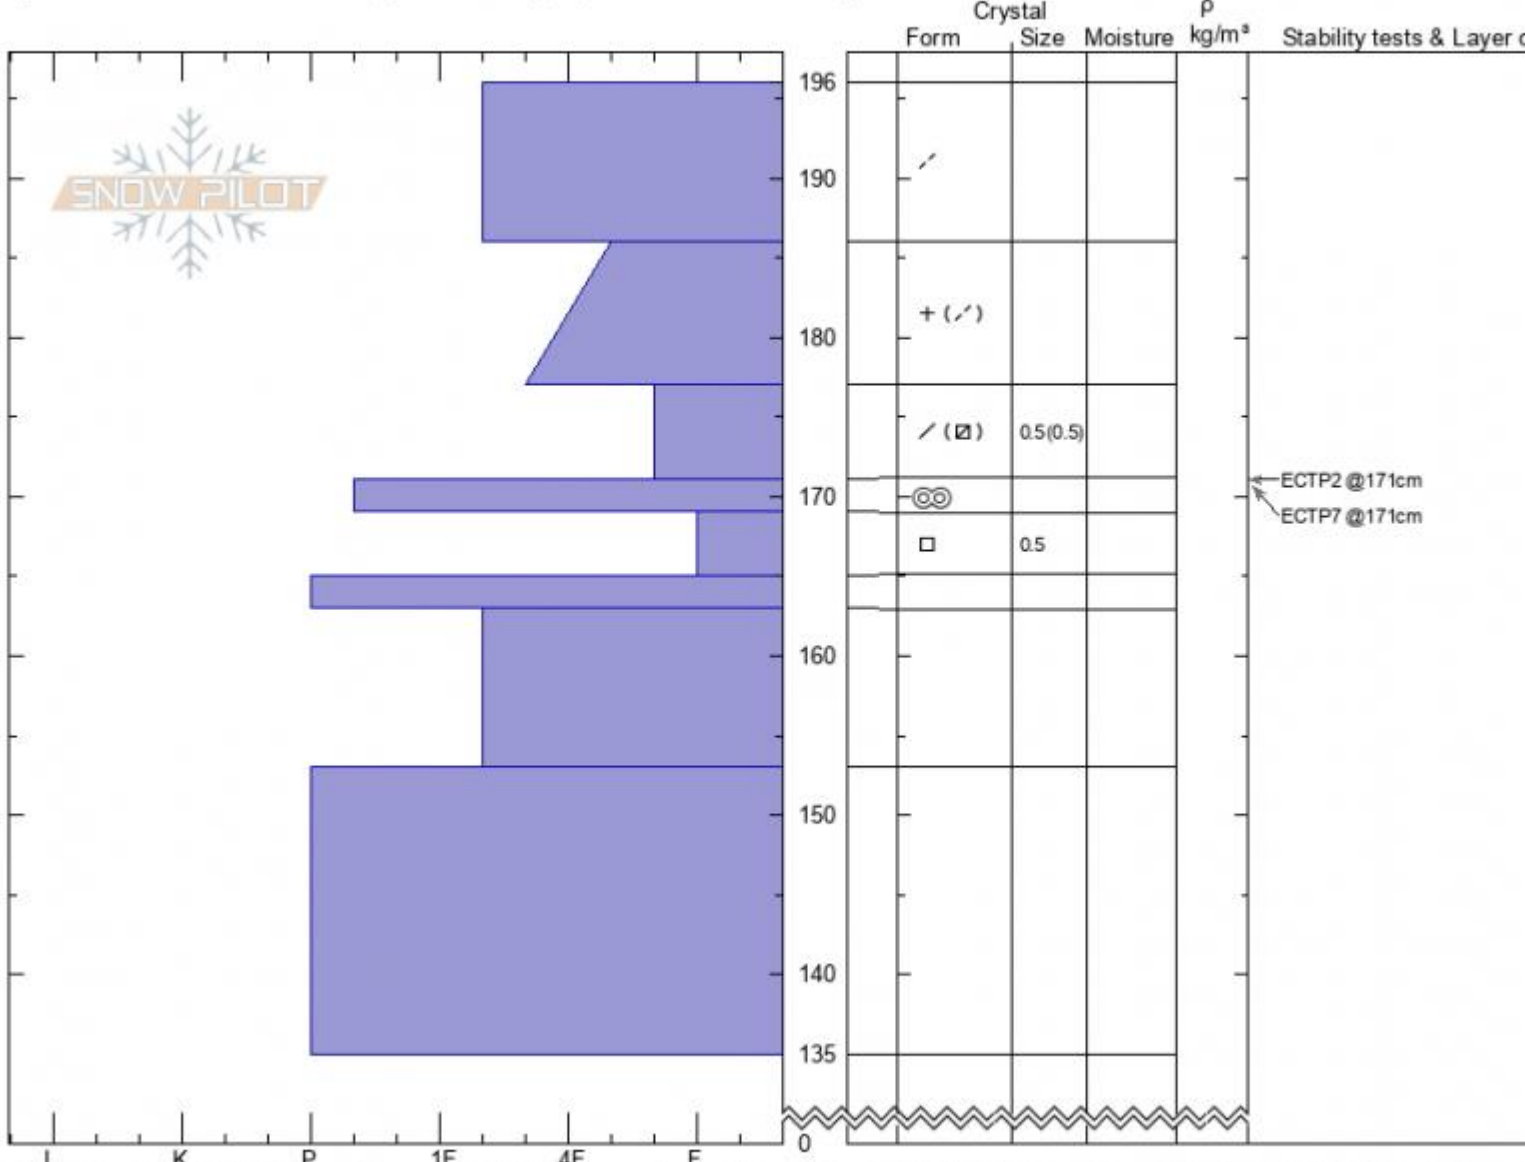

BulloftheWoods/CrownBt Alex Marienthal

Cooke City

MT

Elevation: 9630 ft

Aspect: 160°

03/12/2022 - 11:10am

Co-ord: 45.04988N, -109.96113W

Slope Angle: 14°

Wind Loading: yes

Stability: Poor

Air Temperature:

Sky Cover: OVC

Precipitation:

Wind: W Moderate

HS:196

Layer Notes:

196-186cm: Problematic layer

Specifics: Recent avalanche activity on similar slopes; Recent avalanche activity on different slopes

Notes: Top 10"=1.5" SWE (25cm=38mm SWE) this is all snow above MF crust. Top 8"=1.25" SWE (20cm=32mmSWE) is what fell/wind-loaded over