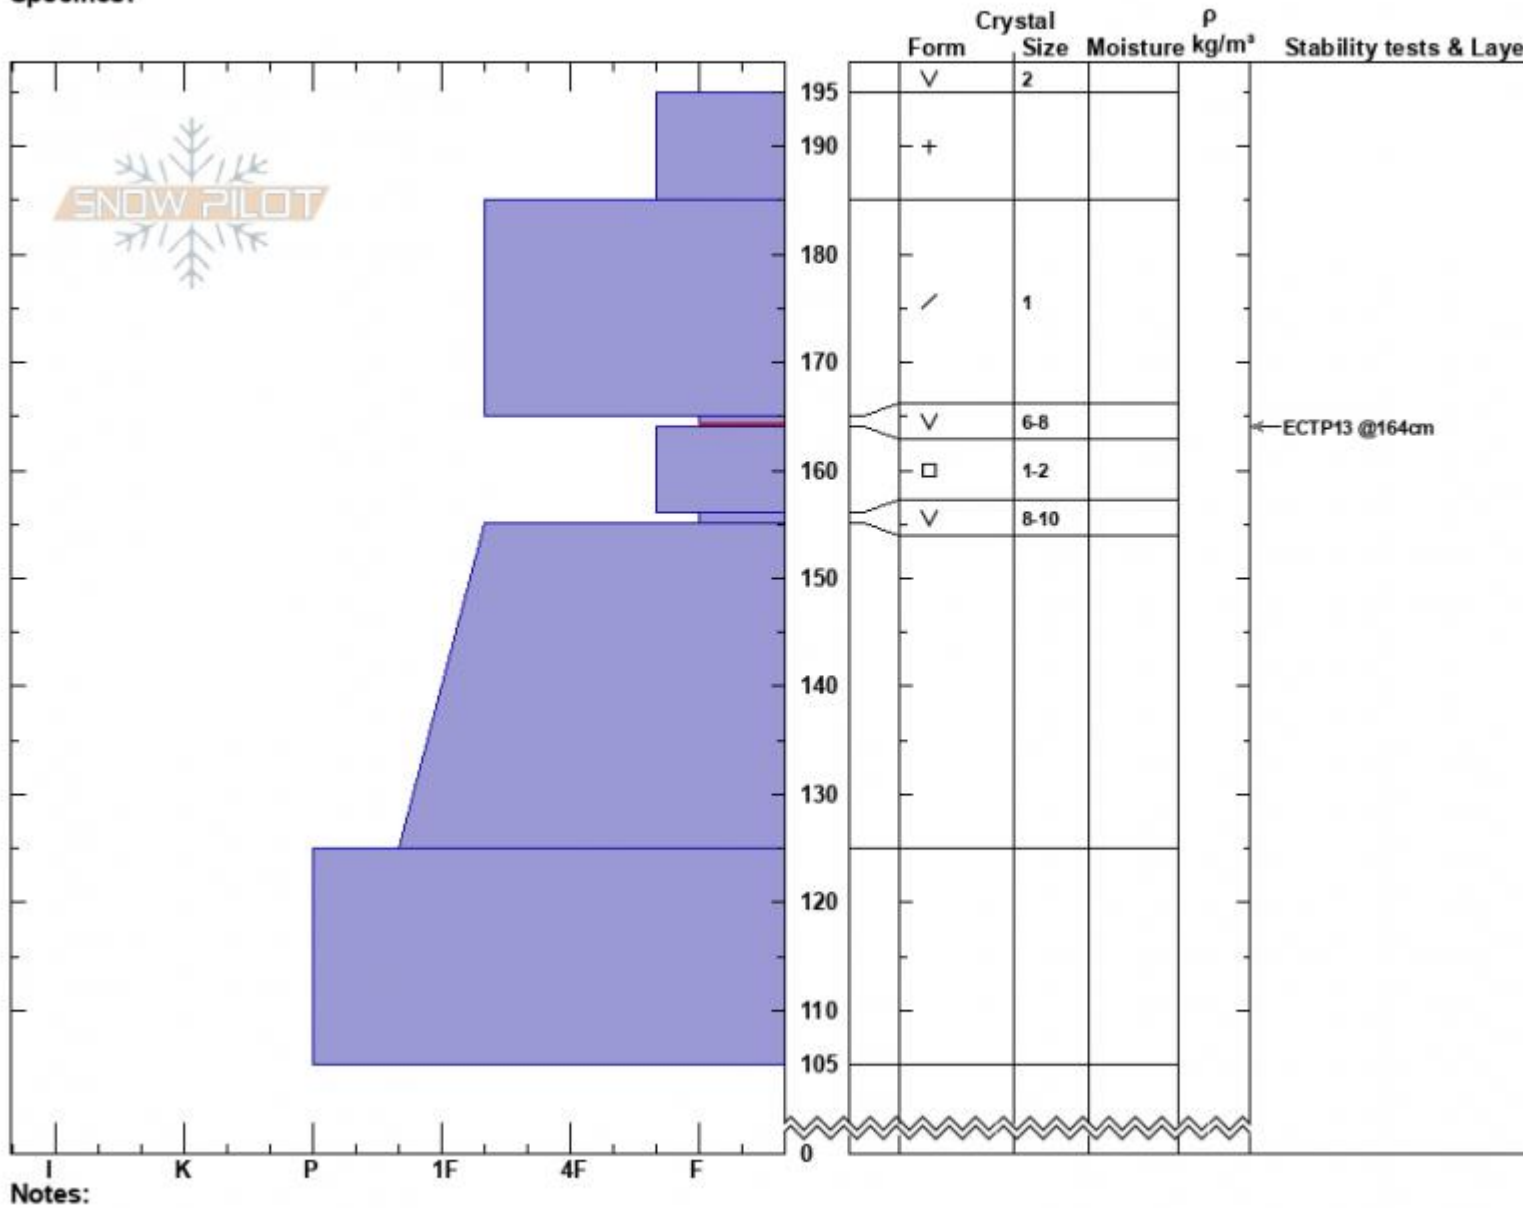

Tin Cup Pass
 Centennial Range
 MT
 Elevation: 8100 ft
 Aspect: 30°
 Specifics:

Alex Marienthal
 03/17/2022 - 11:45am
 Co-ord: 44.55019N, -111.53106W
 Slope Angle: 28°
 Wind Loading:

Stability:
 Air Temperature:
 Sky Cover: CLR
 Precipitation: NO
 Wind: Calm

HS:195 Layer Notes:
 165-164cm: Problematic layer

Advisory Region
 Island Park
 Longitude
 -111.53W
 Latitude
 44.55N
 Island Park, 2022-03-17