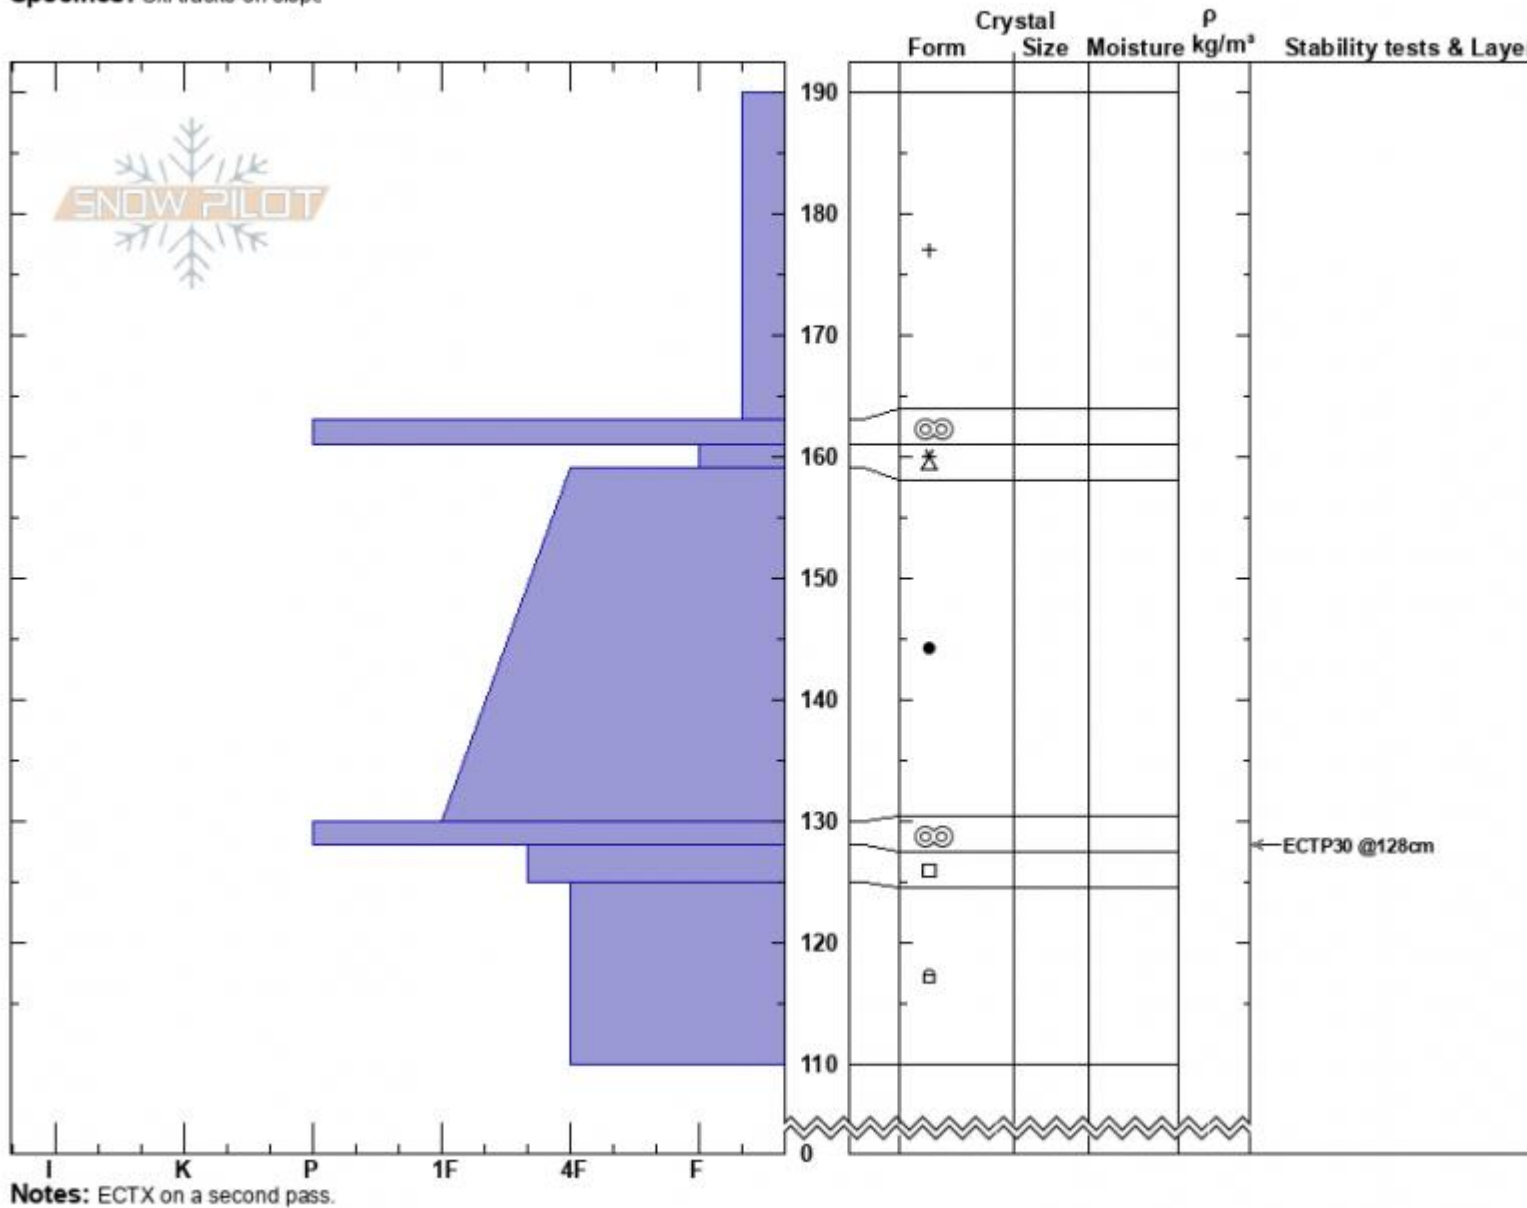

Spanky's  
 Madison Range-N  
 MT  
 Elevation: 9140 ft  
 Aspect: 60°  
 Specifics: Ski tracks on slope

Hannah Marshall  
 03/20/2022 - 1:00pm  
 Co-ord: 45.32442N, -111.38086W  
 Slope Angle:  
 Wind Loading:

Stability:  
 Air Temperature:  
 Sky Cover:  
 Precipitation: S-1  
 Wind: NW Moderate

HS:190 Layer Notes:

Advisory Region  
 Northern Madison  
 Longitude  
 -111.38W  
 Latitude  
 45.34N  
 Northern Madison, 2022-03-20