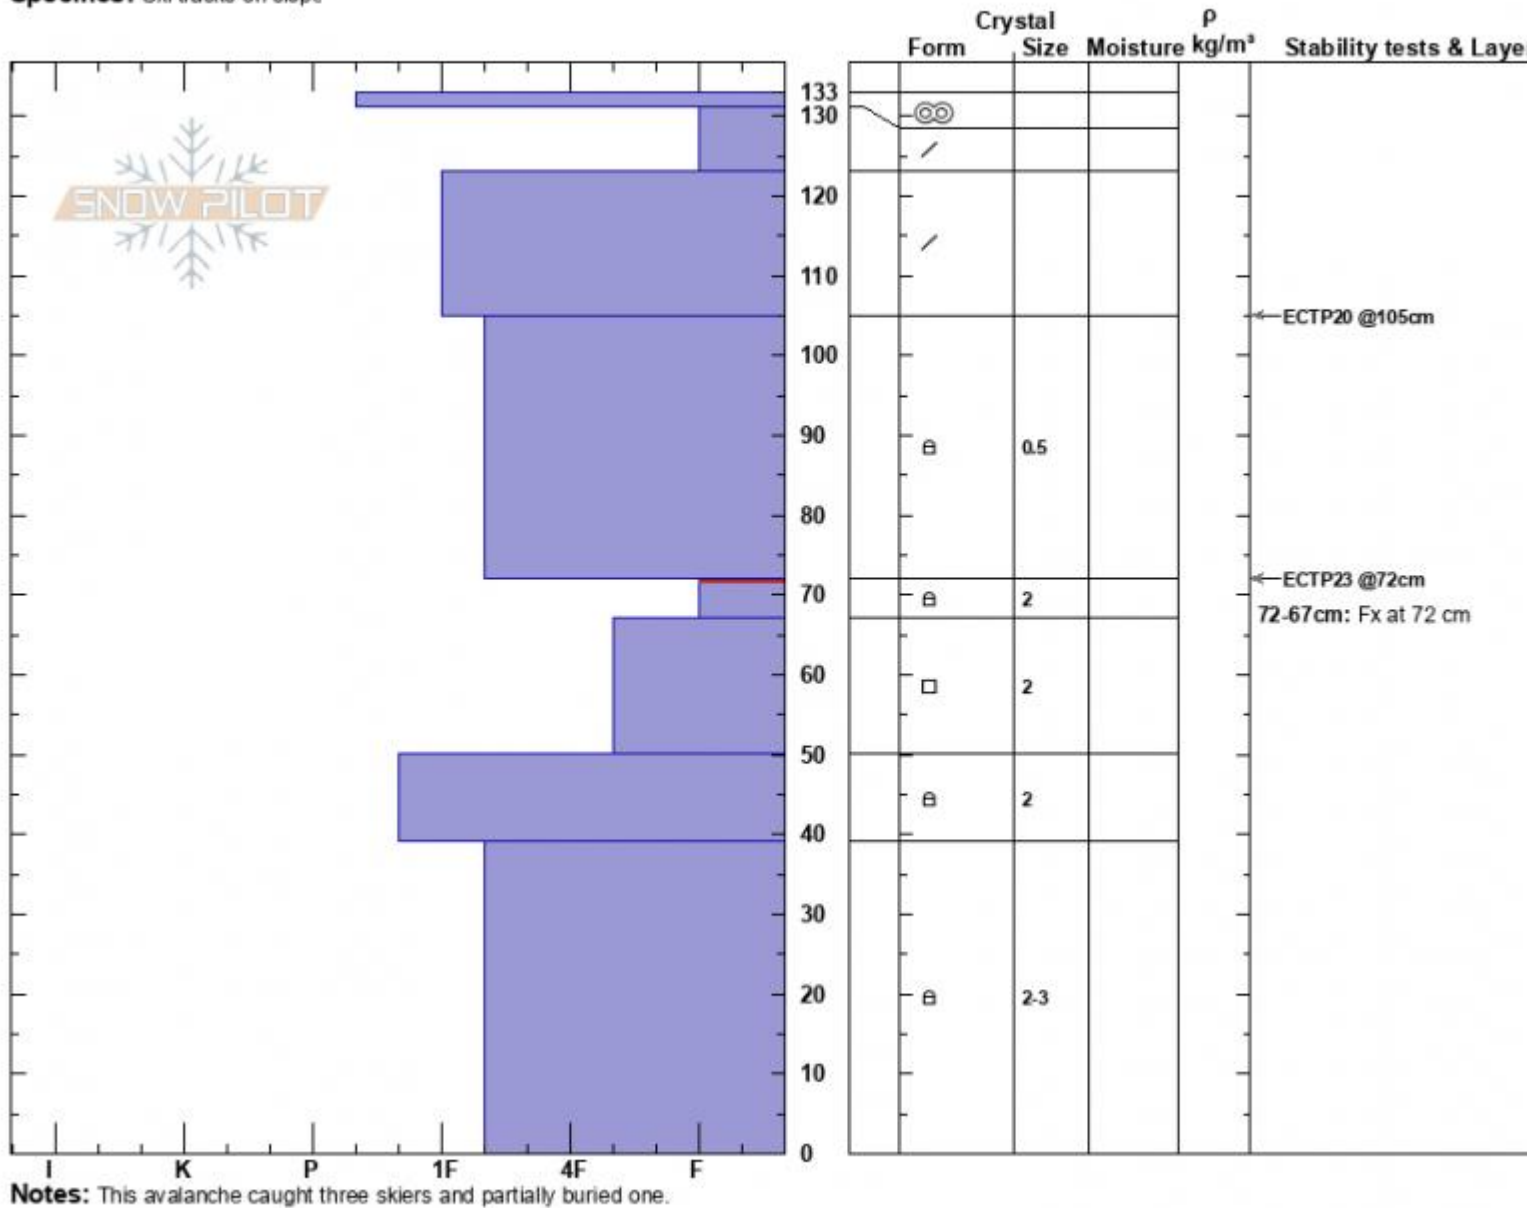

Woody Ridge Avalanche
 Cooke City
 MT
 Elevation: 9671 ft
 Aspect: 290°
 Specifics: Ski tracks on slope

Hannah Marshall
 03/25/2022 - 12:00pm
 Co-ord: 44.98951N, -109.92383W
 Slope Angle: 38°
 Wind Loading:

Stability:
 Air Temperature:
 Sky Cover: BKN
 Precipitation: NO
 Wind:

HS:133 Layer Notes:
 72-67cm: Fx at 72 cm
 72-67cm: Problematic layer

Advisory Region
 Cooke City
 Longitude
 -109.92W
 Latitude
 44.97N

Avalanche Details: [3 skiers caught, 2 injured on Woody Ridge near Cooke City, 2022-03-25](#)