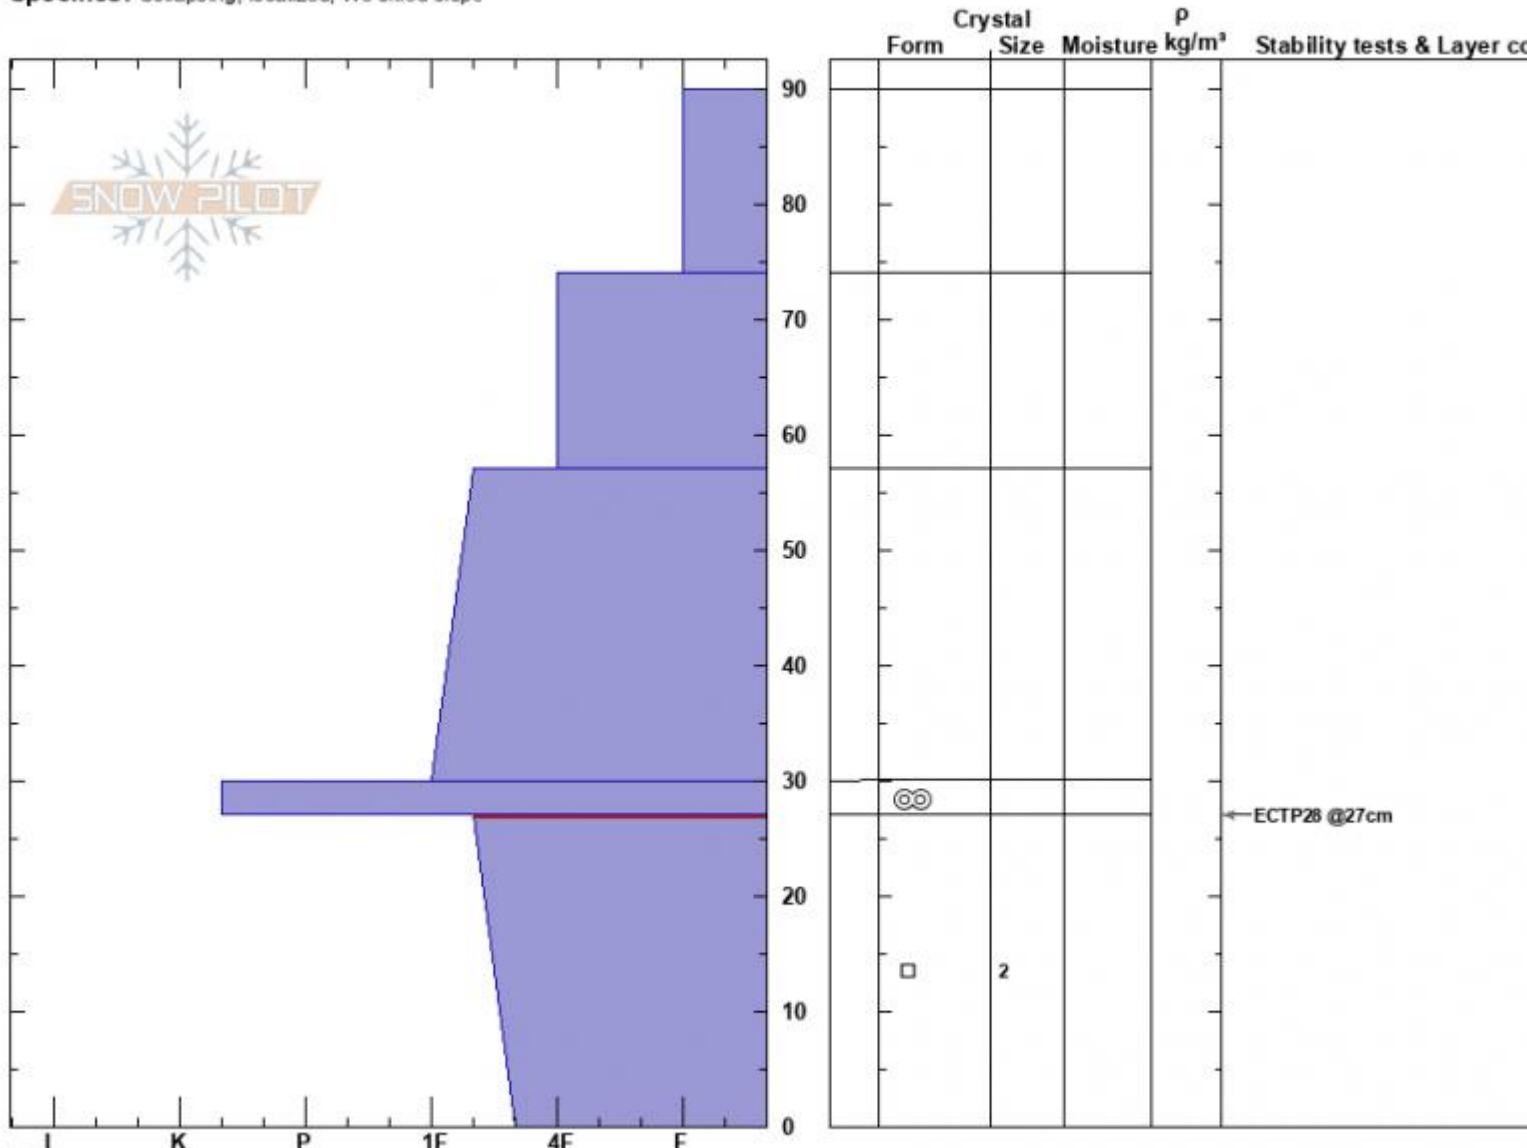

east Mt. Henderson
 Beartooths
 MT
 Elevation: 9450 ft
 Aspect: 95°
 Specifics: Collapsing, localized; We skied slope

Beau Fredlund
 11/12/2022 - 11:00am
 Co-ord:
 Slope Angle: 29°
 Wind Loading:

Stability:
 Air Temperature:
 Sky Cover: CLR
 Precipitation: NO
 Wind: Calm

HS:90
 Layer Notes:
 27-0cm: Problematic layer

Notes: Snowpit location was in a relatively wind sheltered area. Above the snowpit location, much of the east facing terrain was significantly wind affected/ 1F s recent storm and not optimal for skiing. It seemed like all other aspects around the Mt. Henderson area (S, W and N) had less surface wind affect.

No avalanche activity observed.

Advisory Region
 Cooke City
 Longitude
 -109.95W
 Latitude
 45.05N

Avalanche Details: [Large collapses near Cooke City](#)
 Cooke City, 2022-11-13