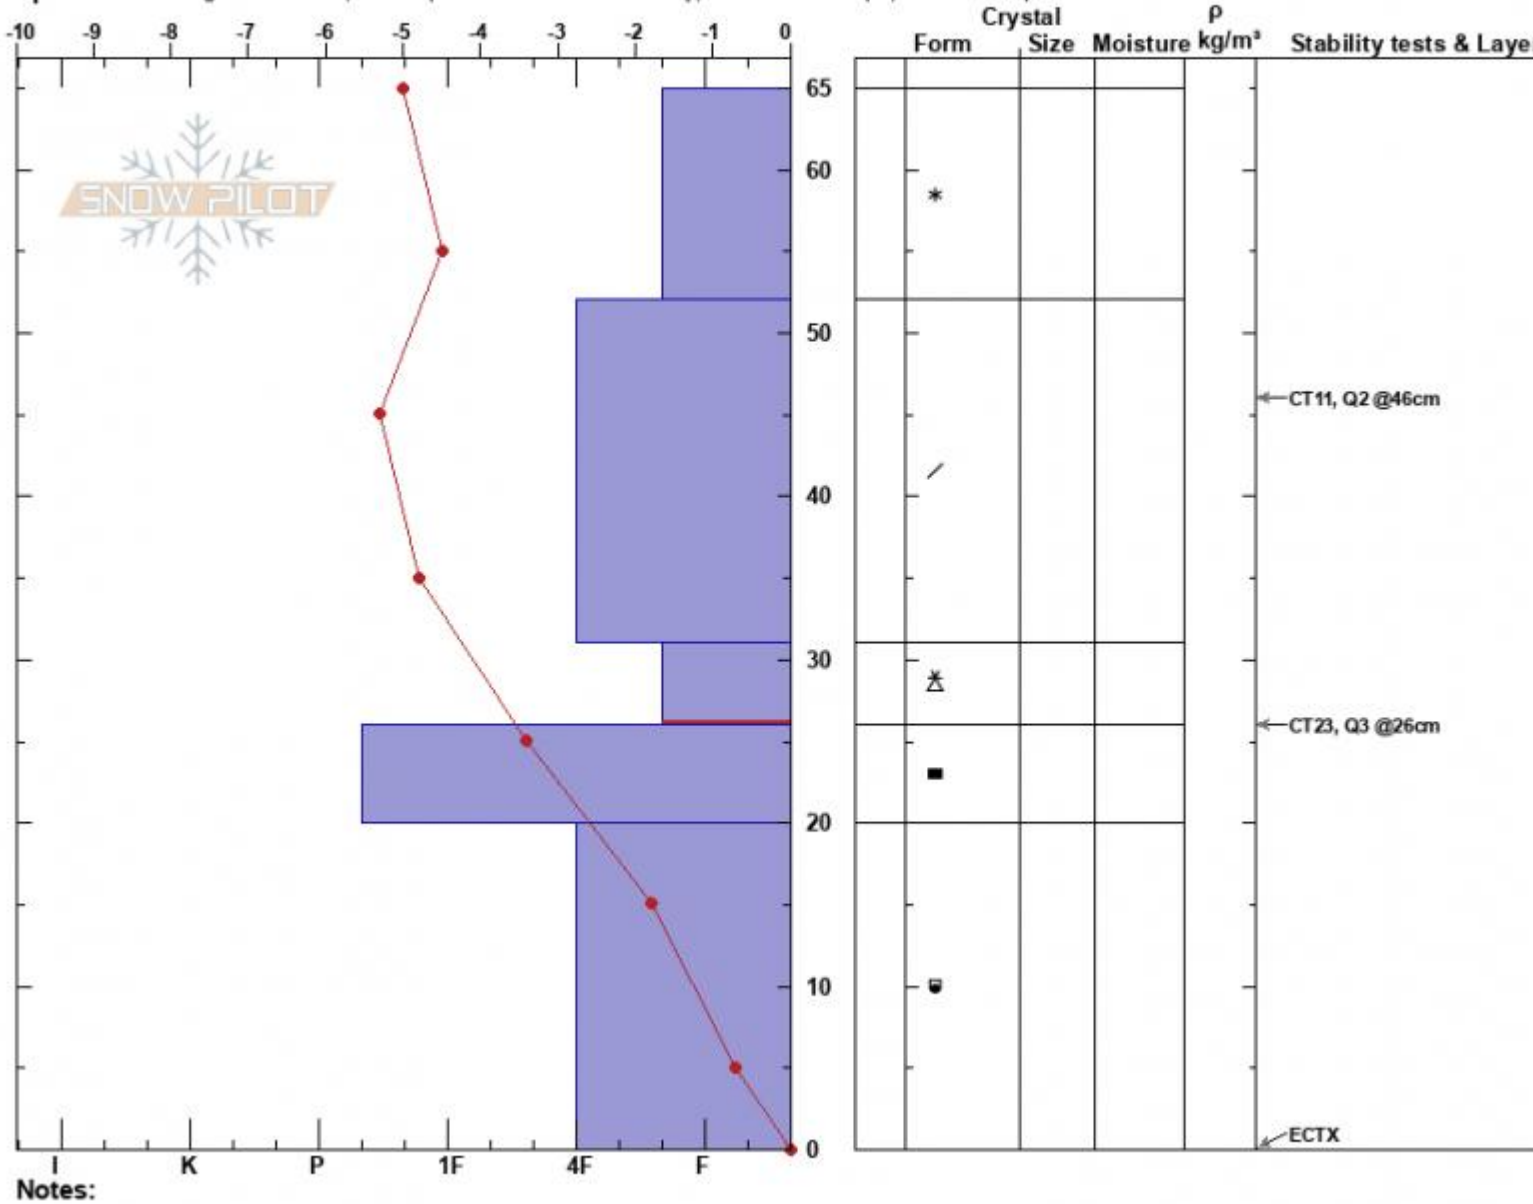

Hidden Gulley
 Bridger Range
 MT
 Elevation: 7460 ft
 Aspect: E

Ethan Jeannette
 11/13/2022 - 12:00pm
 Co-ord: 45.82462N, -110.92463W
 Slope Angle: 25°
 Wind Loading: no

Stability: Good
 Air Temperature: -5°C
 Sky Cover: OVC
 Precipitation: S1
 Wind: Calm

HS:65
 Layer Notes:
 31-26cm: Problematic layer

Specifics: Pit dug in a Ski Area; Pit is representative of backcountry; Ski tracks on slope; We skied slope

Advisory Region
 Bridger Range
 Longitude
 -110.92W
 Latitude
 45.82N
 Bridger Range, 2022-11-14